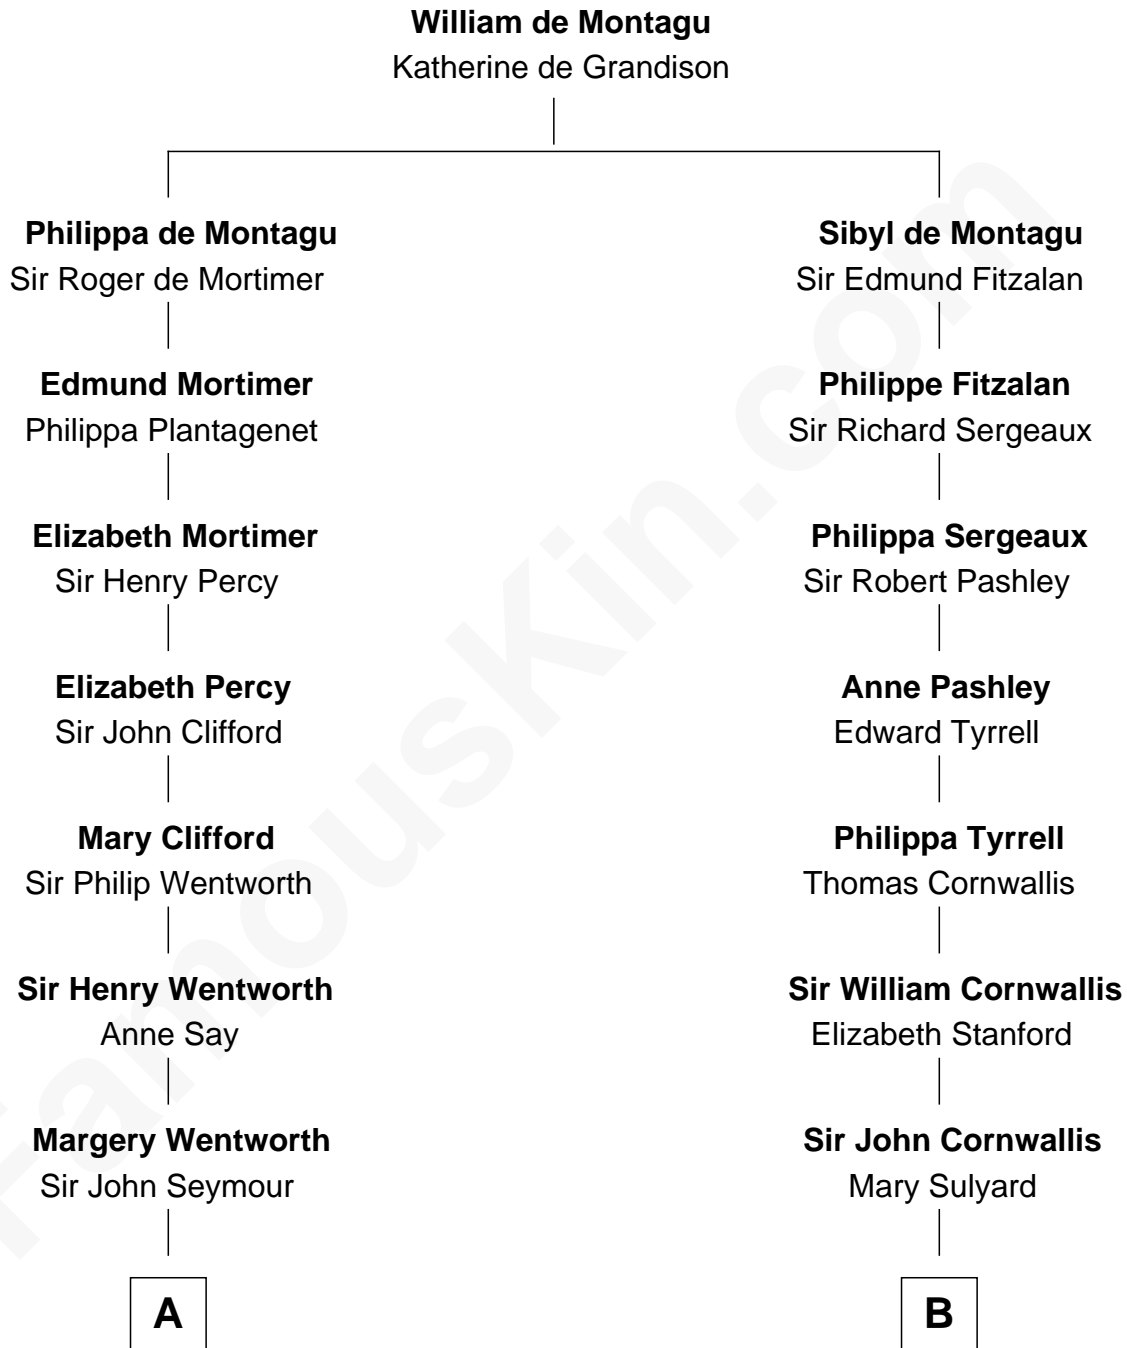

FamousKin.com

Relationship Chart of

Caesar Rodney

Signer of the Declaration of Independence

13th cousin 7 times removed of

Marilyn Monroe

Actress, Model, and Singer

C

—
Elizabeth Cutting Easton

William Congdon Tennant

—
Elizabeth Easton Tennant

Frederick Almy Gifford

—
Charles Stanley Gifford

Gladys Pearl Monroe

—
Marilyn Monroe

Actress, Model, and Singer