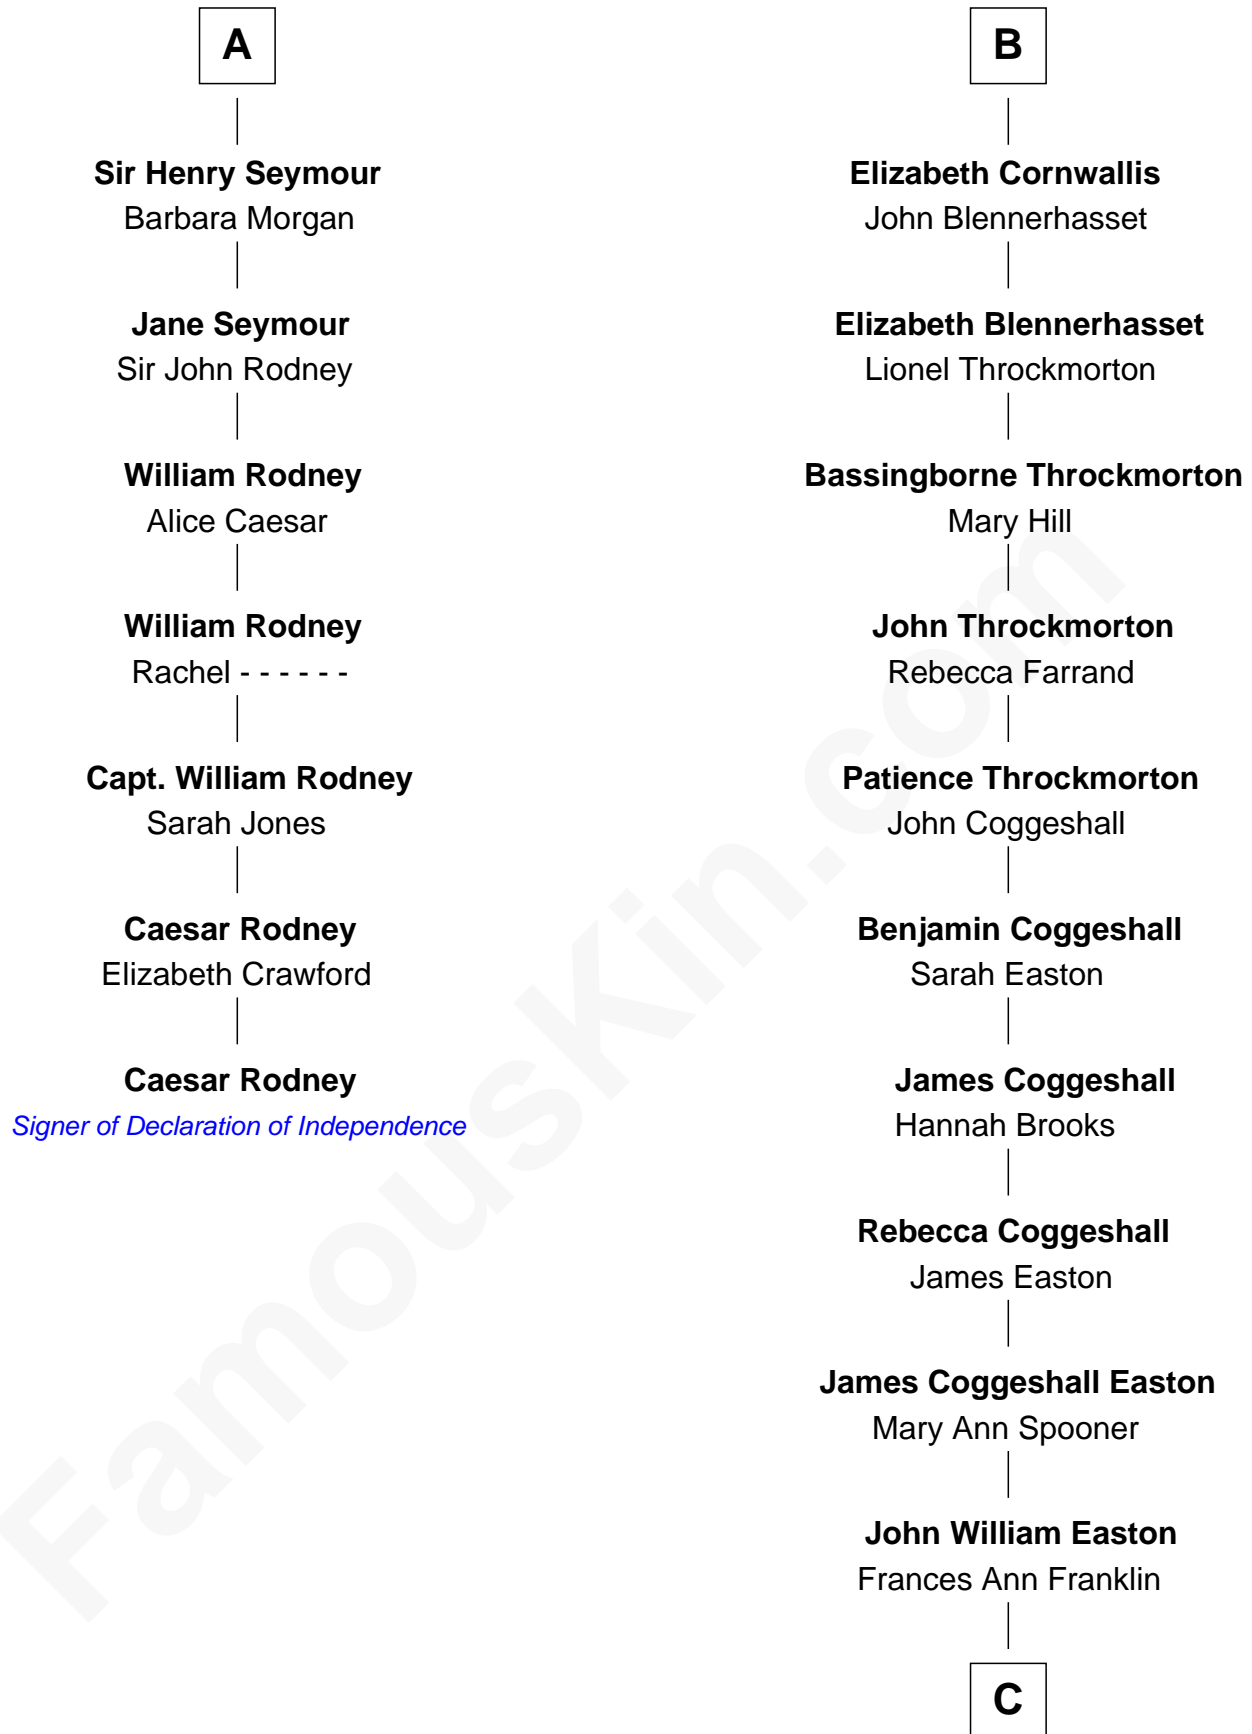

FamousKin.com

Relationship Chart of

Caesar Rodney

Signer of the Declaration of Independence

13th cousin 7 times removed of

Marilyn Monroe

Actress, Model, and Singer

C

—
Elizabeth Cutting Easton

William Congdon Tennant

—
Elizabeth Easton Tennant

Frederick Almy Gifford

—
Charles Stanley Gifford

Gladys Pearl Monroe

—
Marilyn Monroe

Actress, Model, and Singer