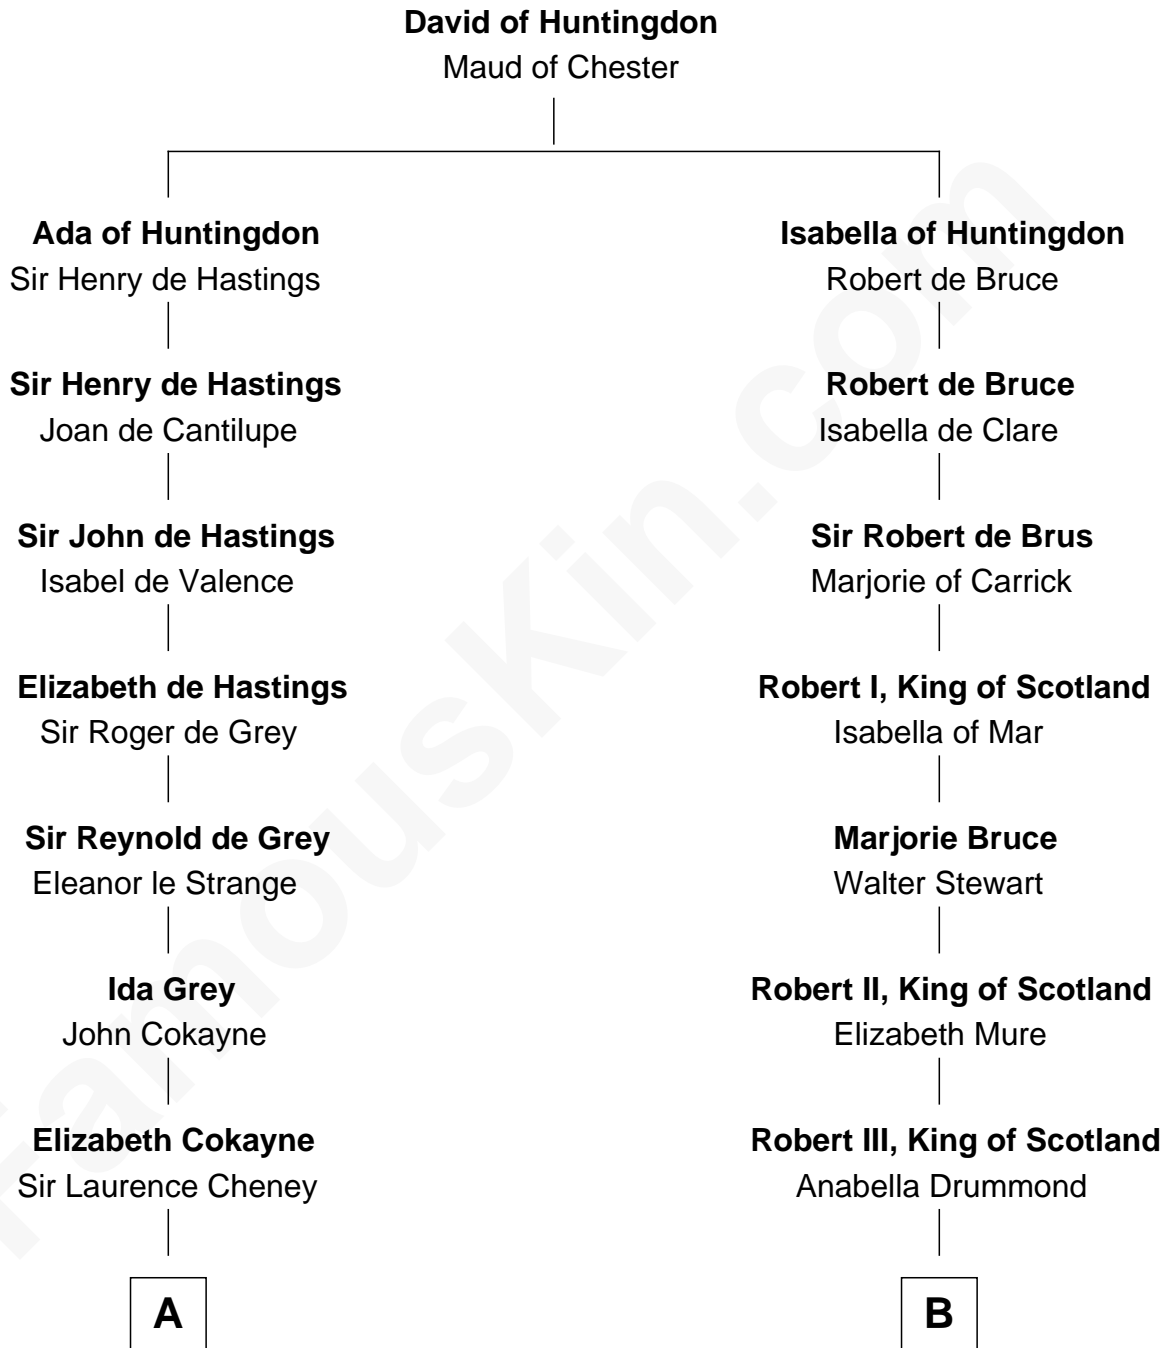

FamousKin.com

Relationship Chart of

Caesar Rodney

Signer of the Declaration of Independence

16th cousin 5 times removed of

Noel Coward

Playwright, Actor, and Songwriter

C

John Veitch

Barbara Ainslie

Henry Veitch

Margaret Harrison

Henry Gordon Veitch

Mary Kathleen Synch

Violet Agnes Veitch

Arthur Sabin Coward