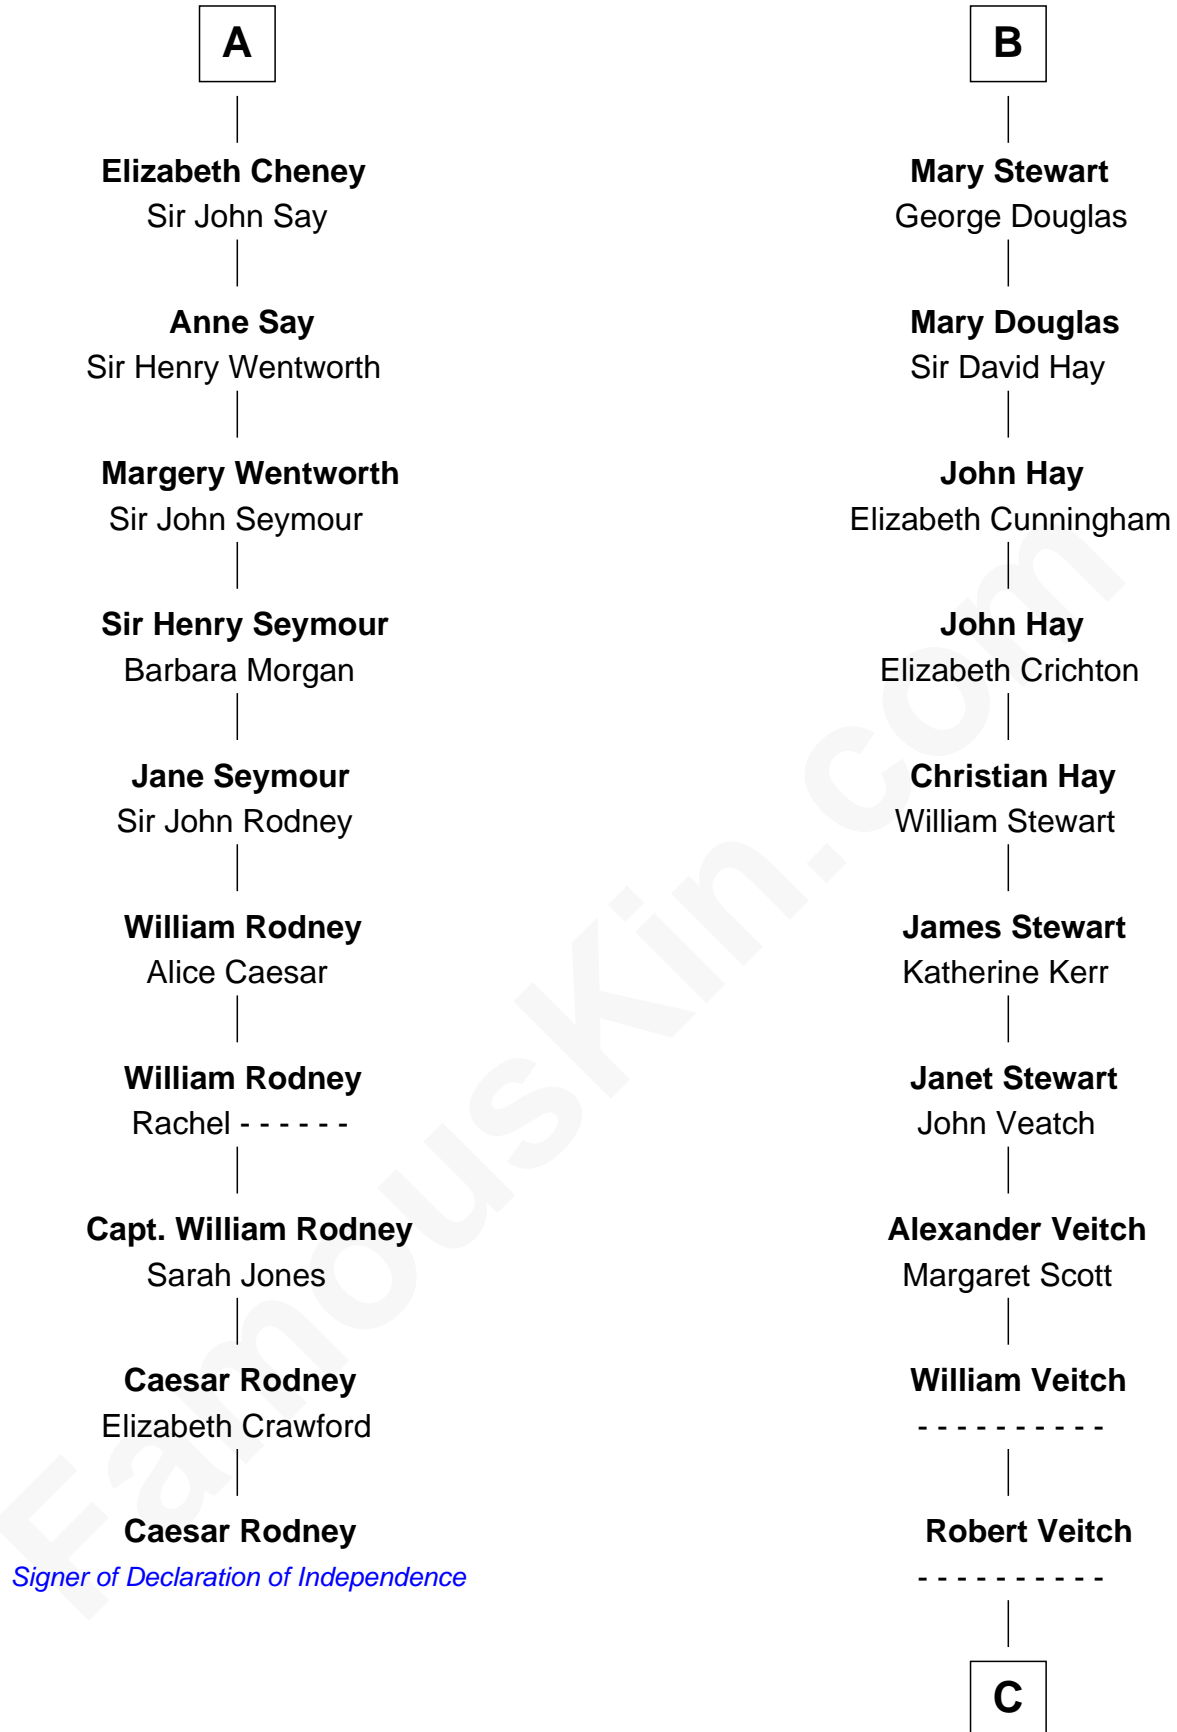

FamousKin.com

Relationship Chart of

Caesar Rodney

Signer of the Declaration of Independence

16th cousin 5 times removed of

Noel Coward

Playwright, Actor, and Songwriter

C

John Veitch

Barbara Ainslie

Henry Veitch

Margaret Harrison

Henry Gordon Veitch

Mary Kathleen Synch

Violet Agnes Veitch

Arthur Sabin Coward