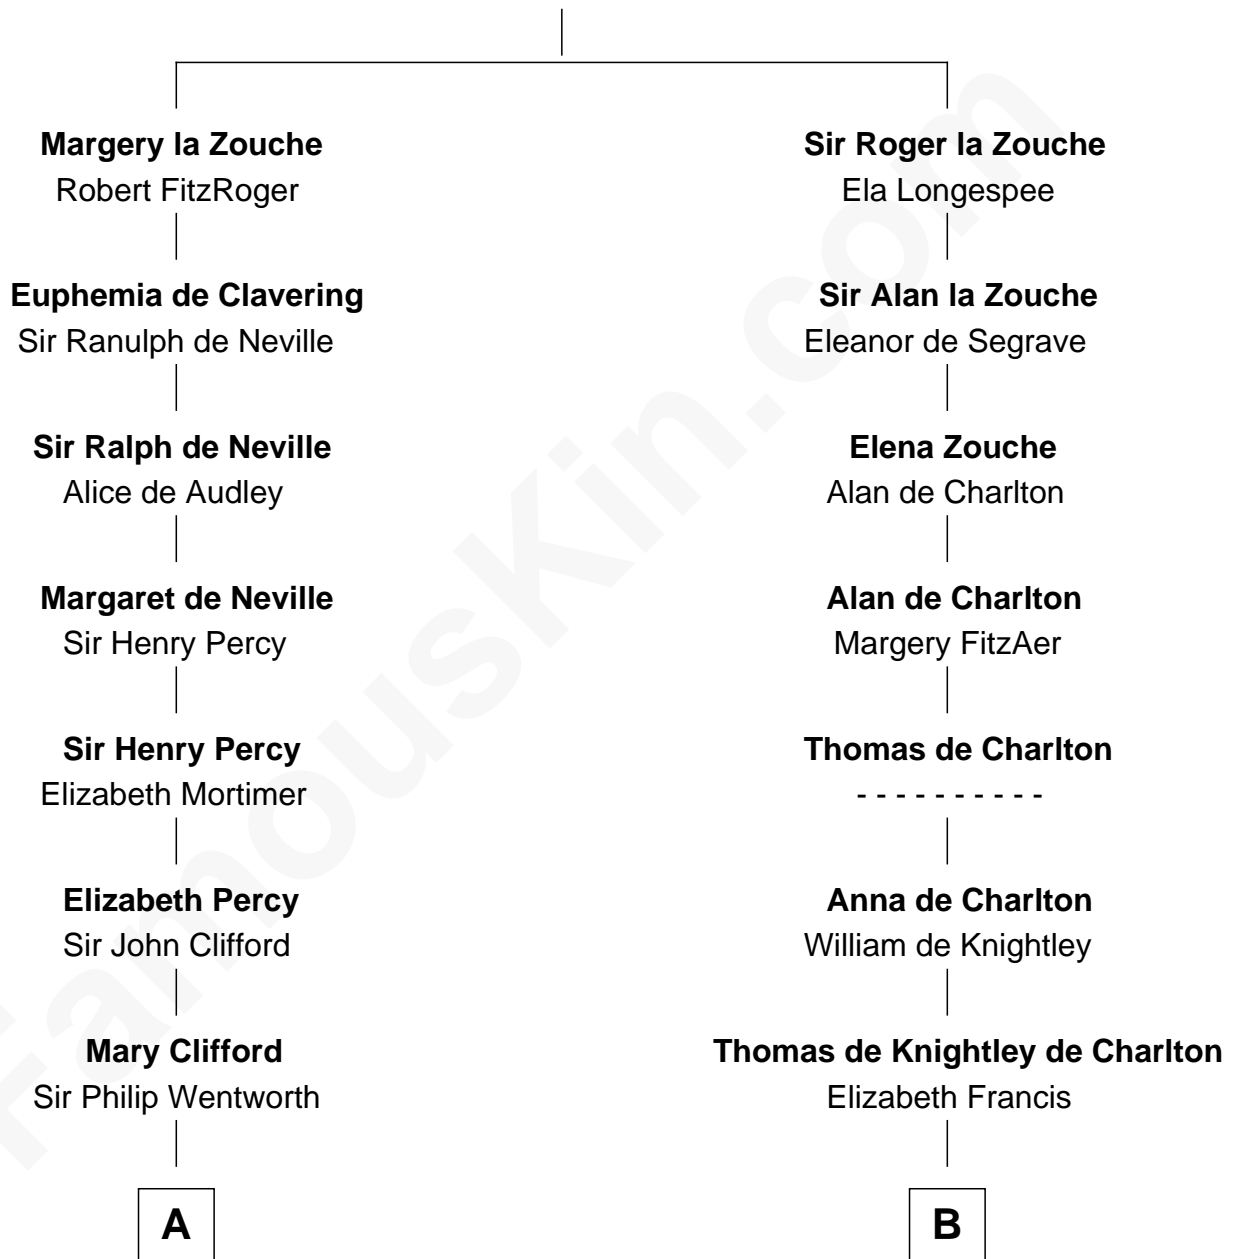

## Relationship Chart of

### Caesar Rodney

*Signer of the Declaration of Independence*

15th cousin 4 times removed of

### Ralph Waldo Emerson

*American Poet*

**Alan la Zouche**

Ellen de Quincy

**C**

Rev. William Emerson

Phebe Bliss

Rev. William Emerson