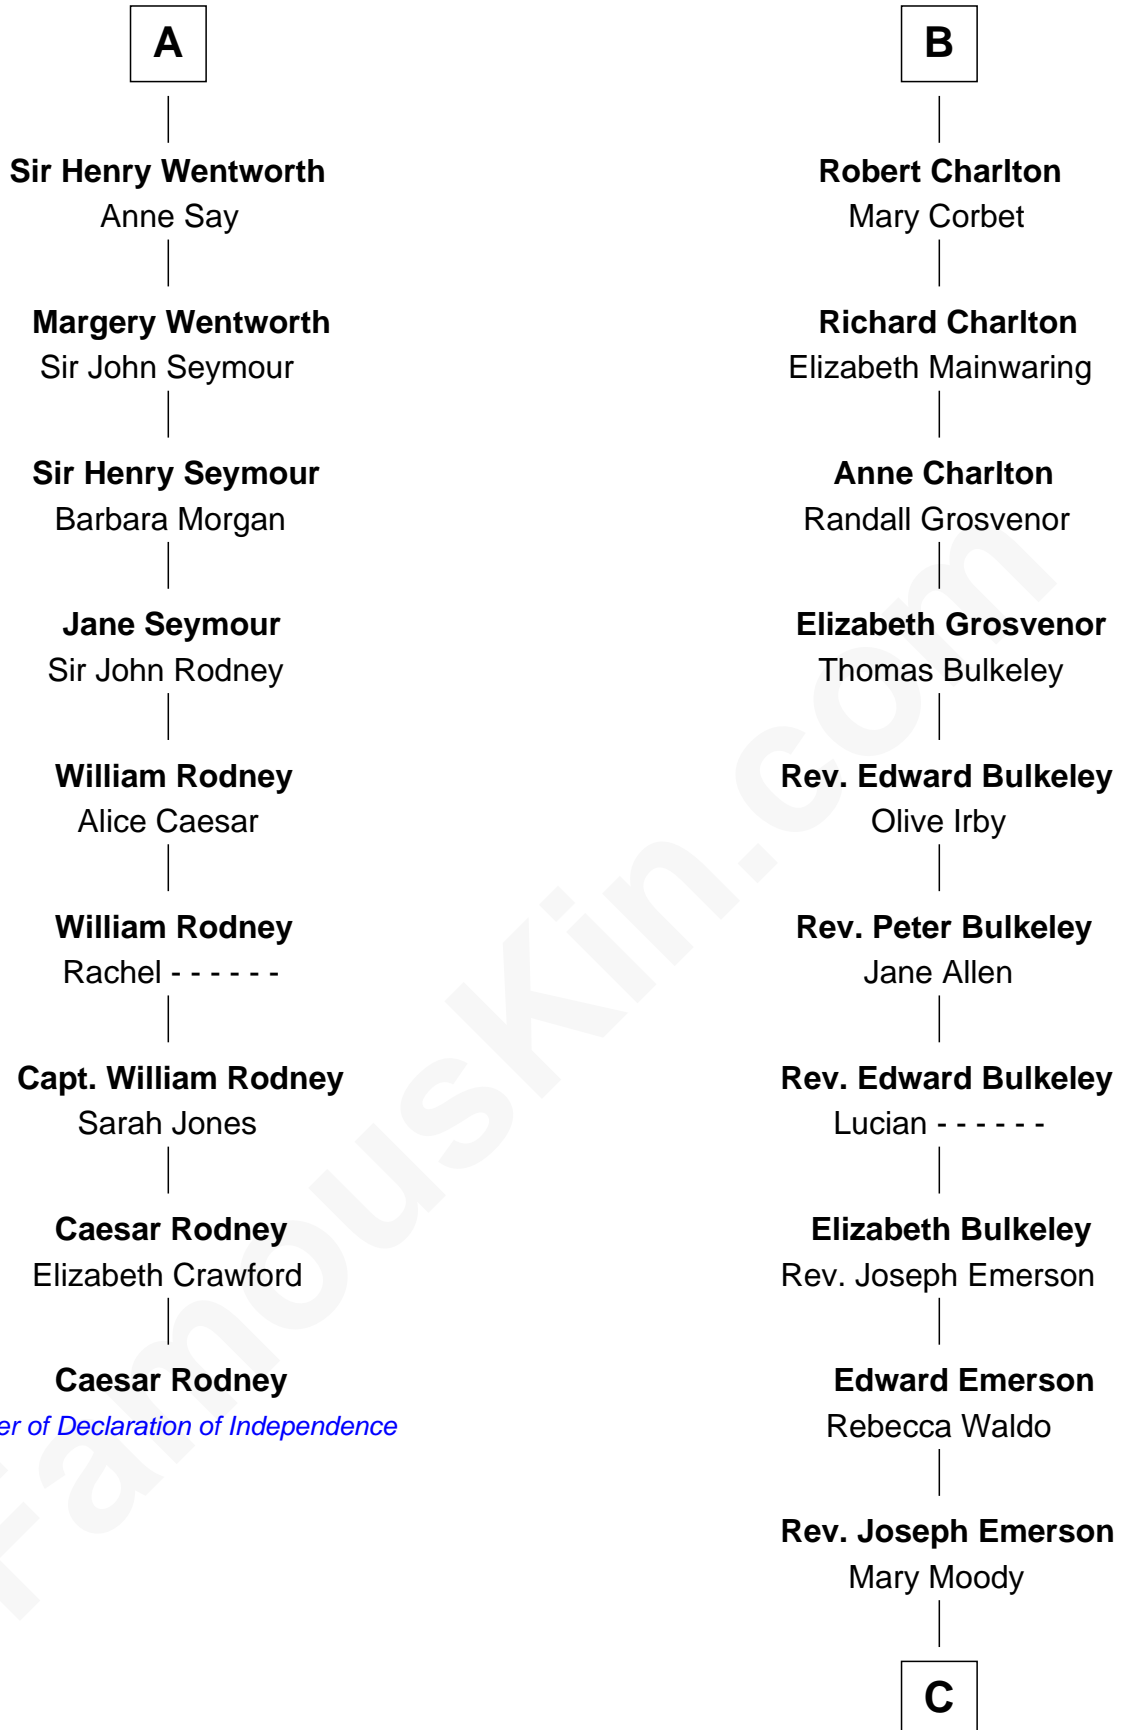

## Relationship Chart of

### Caesar Rodney

*Signer of the Declaration of Independence*

15th cousin 4 times removed of

### Ralph Waldo Emerson

*American Poet*

**Alan la Zouche**

Ellen de Quincy

**C**

Rev. William Emerson

Phebe Bliss

Rev. William Emerson