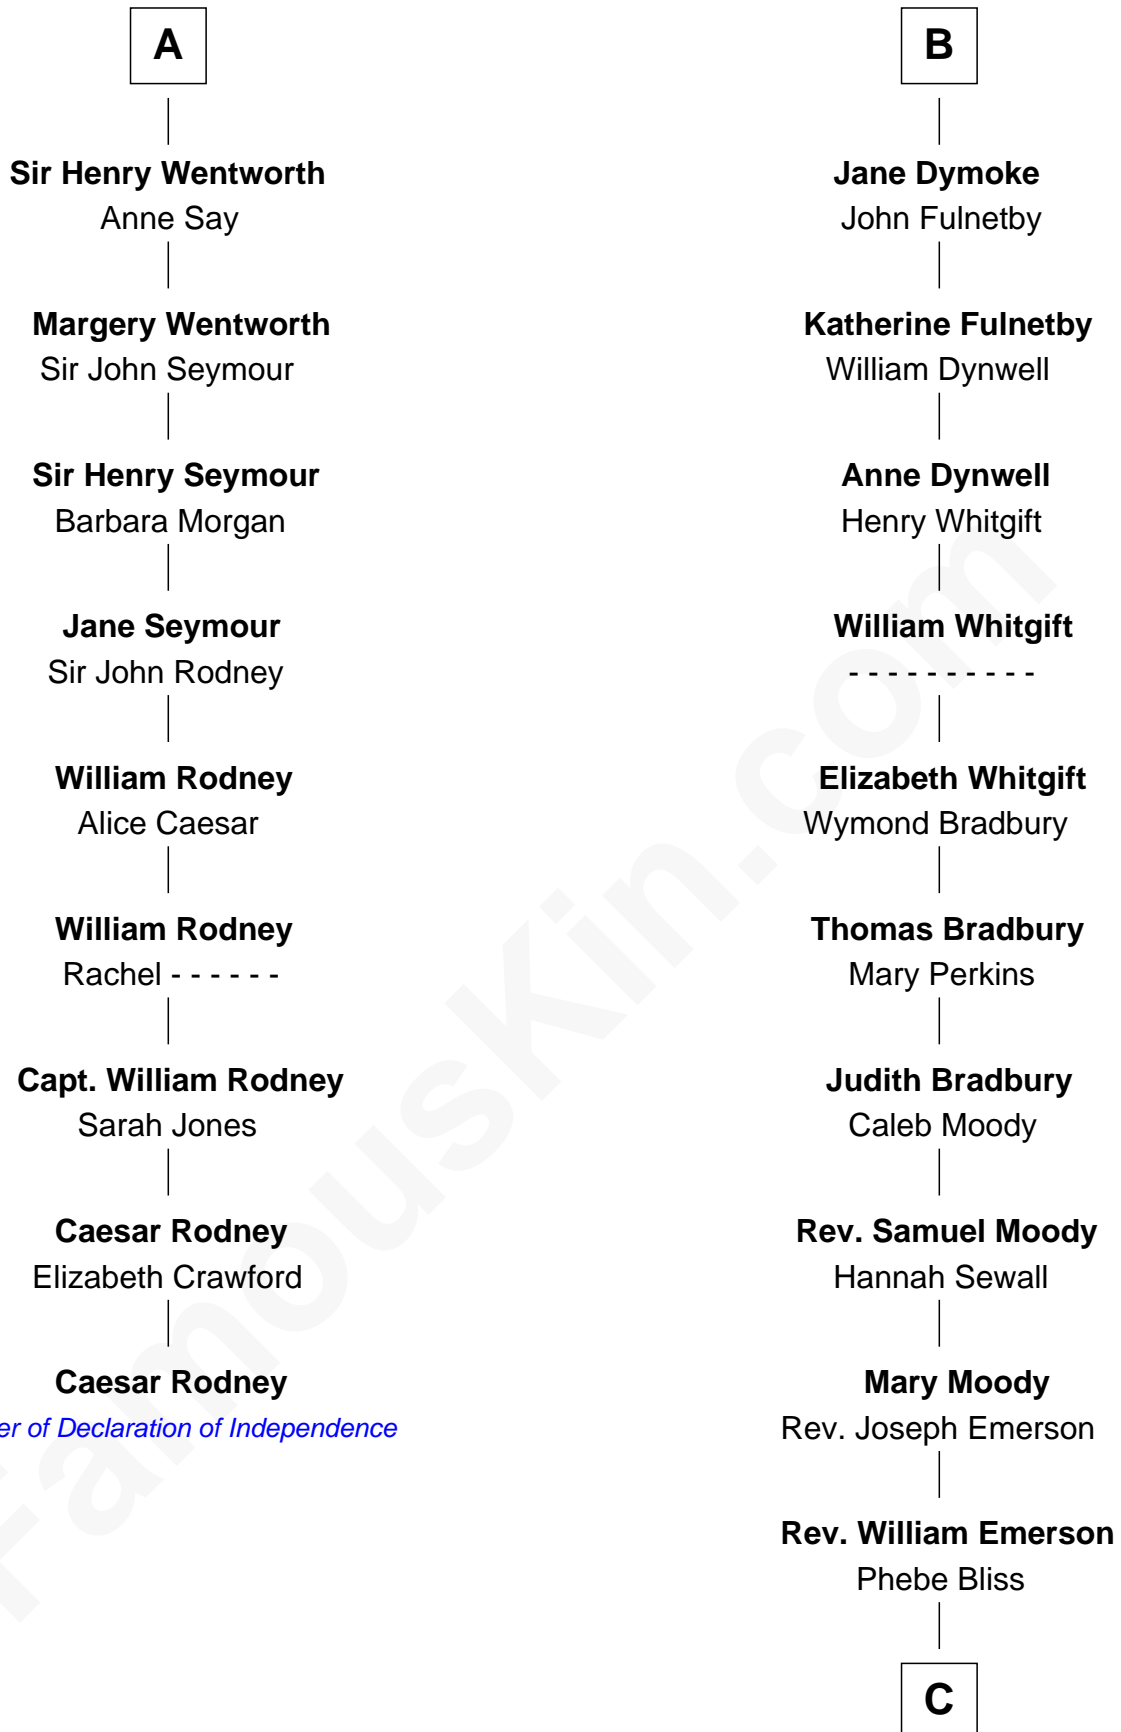

FamousKin.com

Relationship Chart of Caesar Rodney

Signer of the Declaration of Independence

15th cousin 3 times removed of

Ralph Waldo Emerson
American Poet

C

Rev. William Emerson

Ruth Haskins

Ralph Waldo Emerson

American Poet

FamousKin.com