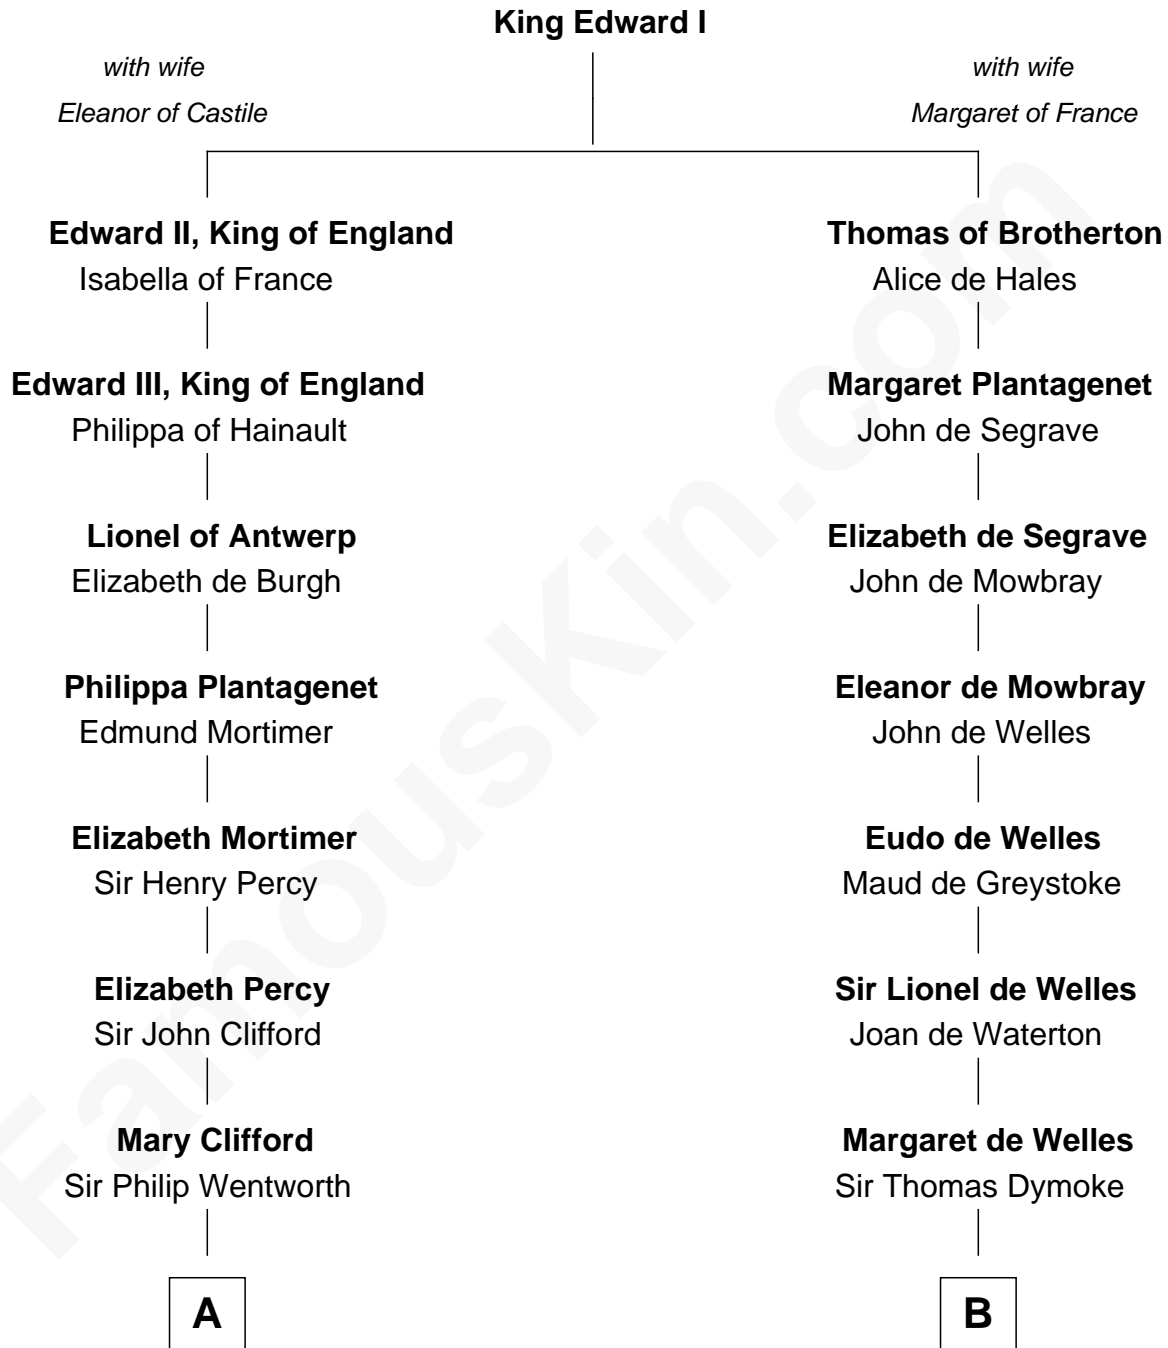

FamousKin.com

Relationship Chart of Caesar Rodney

Signer of the Declaration of Independence

15th cousin 3 times removed of

Ralph Waldo Emerson
American Poet

C

Rev. William Emerson

Ruth Haskins