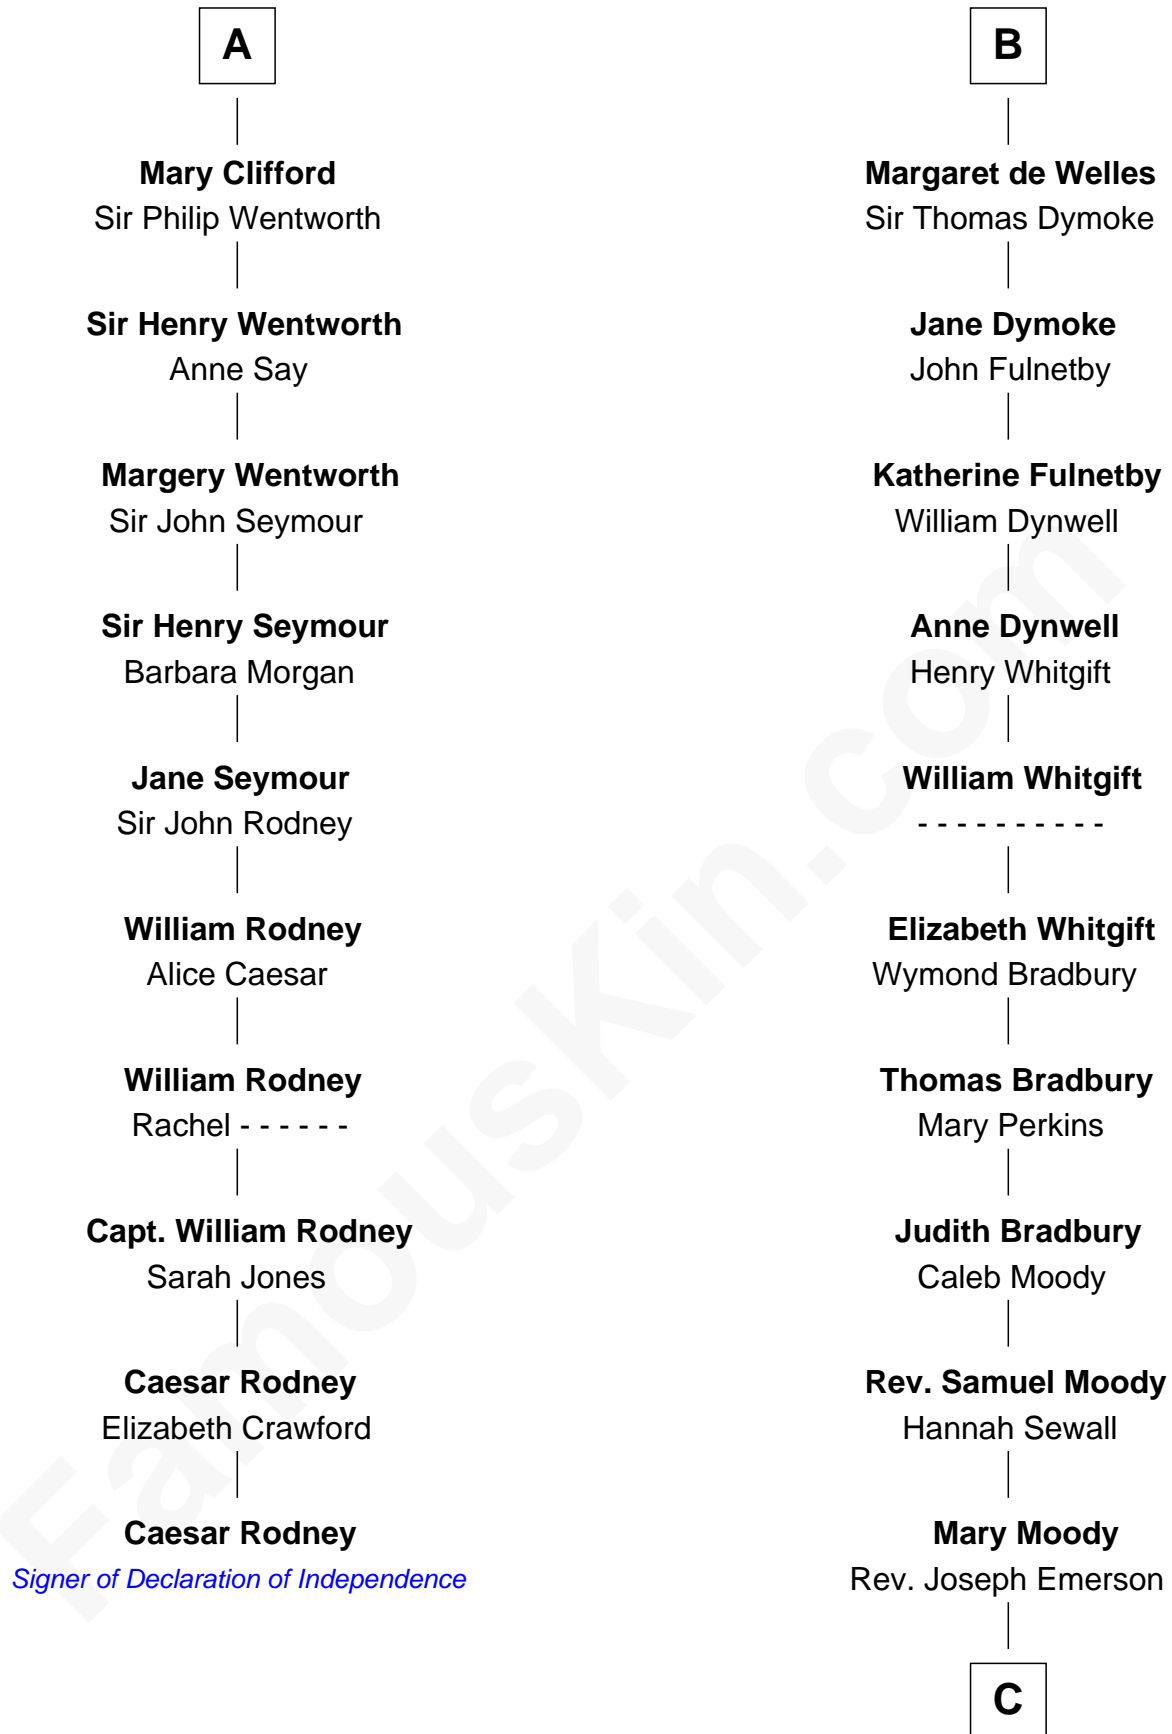

FamousKin.com

Relationship Chart of

Caesar Rodney

Signer of the Declaration of Independence

16th cousin 3 times removed of

Ralph Waldo Emerson
American Poet

C

Rev. William Emerson