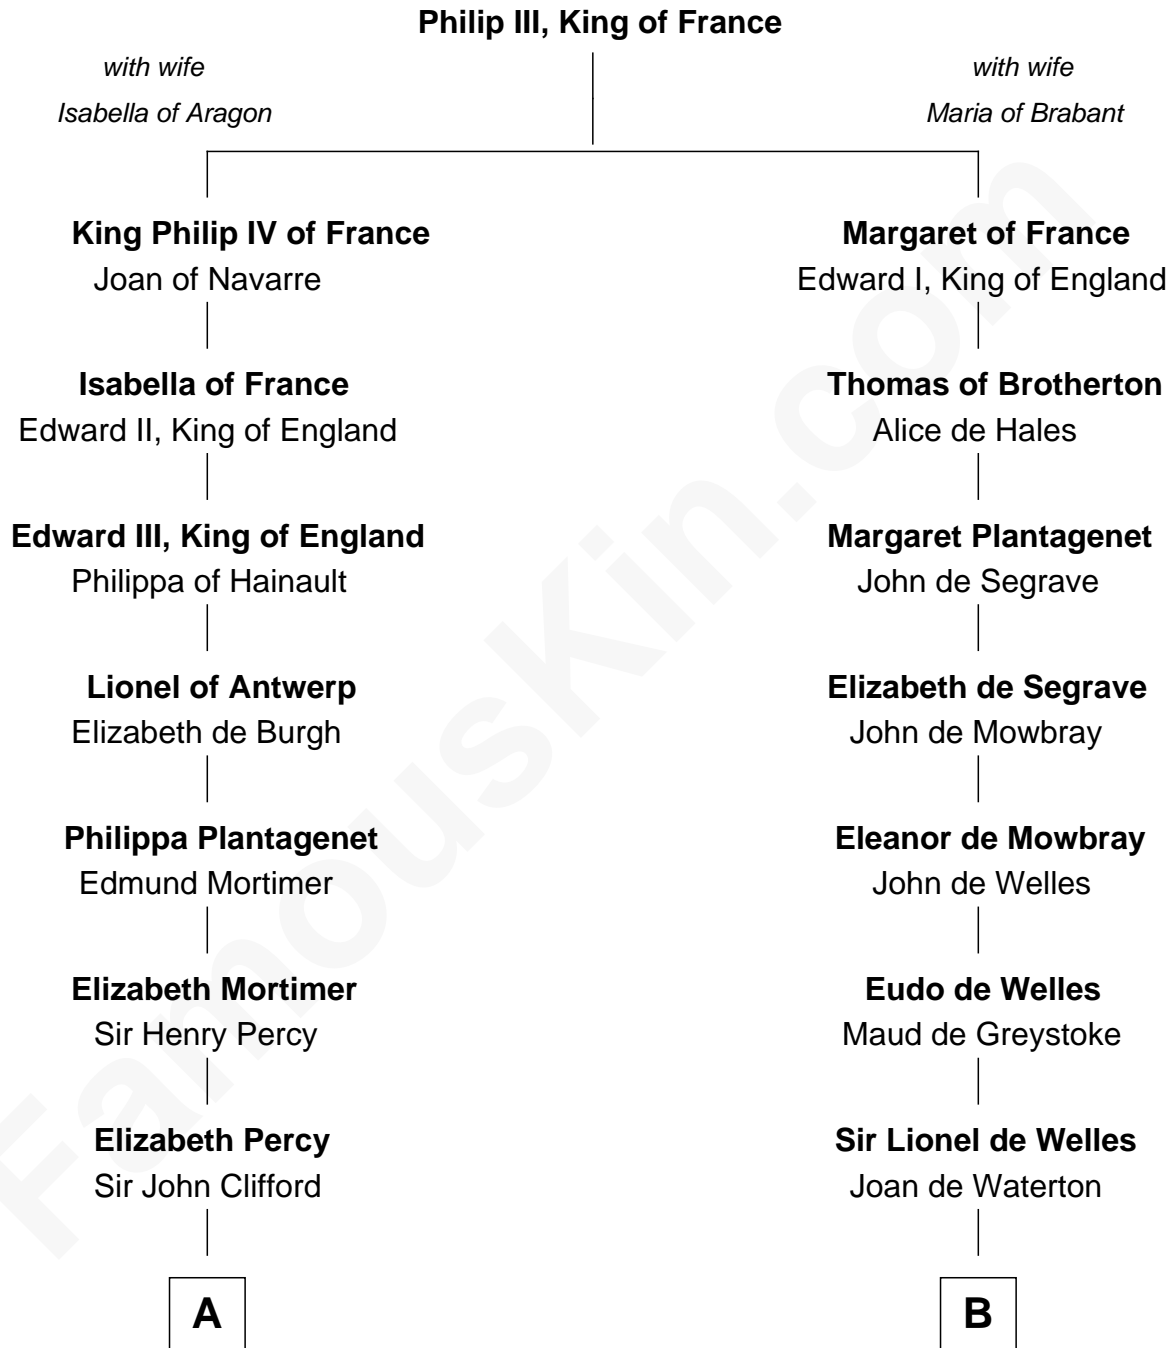

FamousKin.com

Relationship Chart of

Caesar Rodney

Signer of the Declaration of Independence

16th cousin 3 times removed of

Ralph Waldo Emerson
American Poet

C

Rev. William Emerson