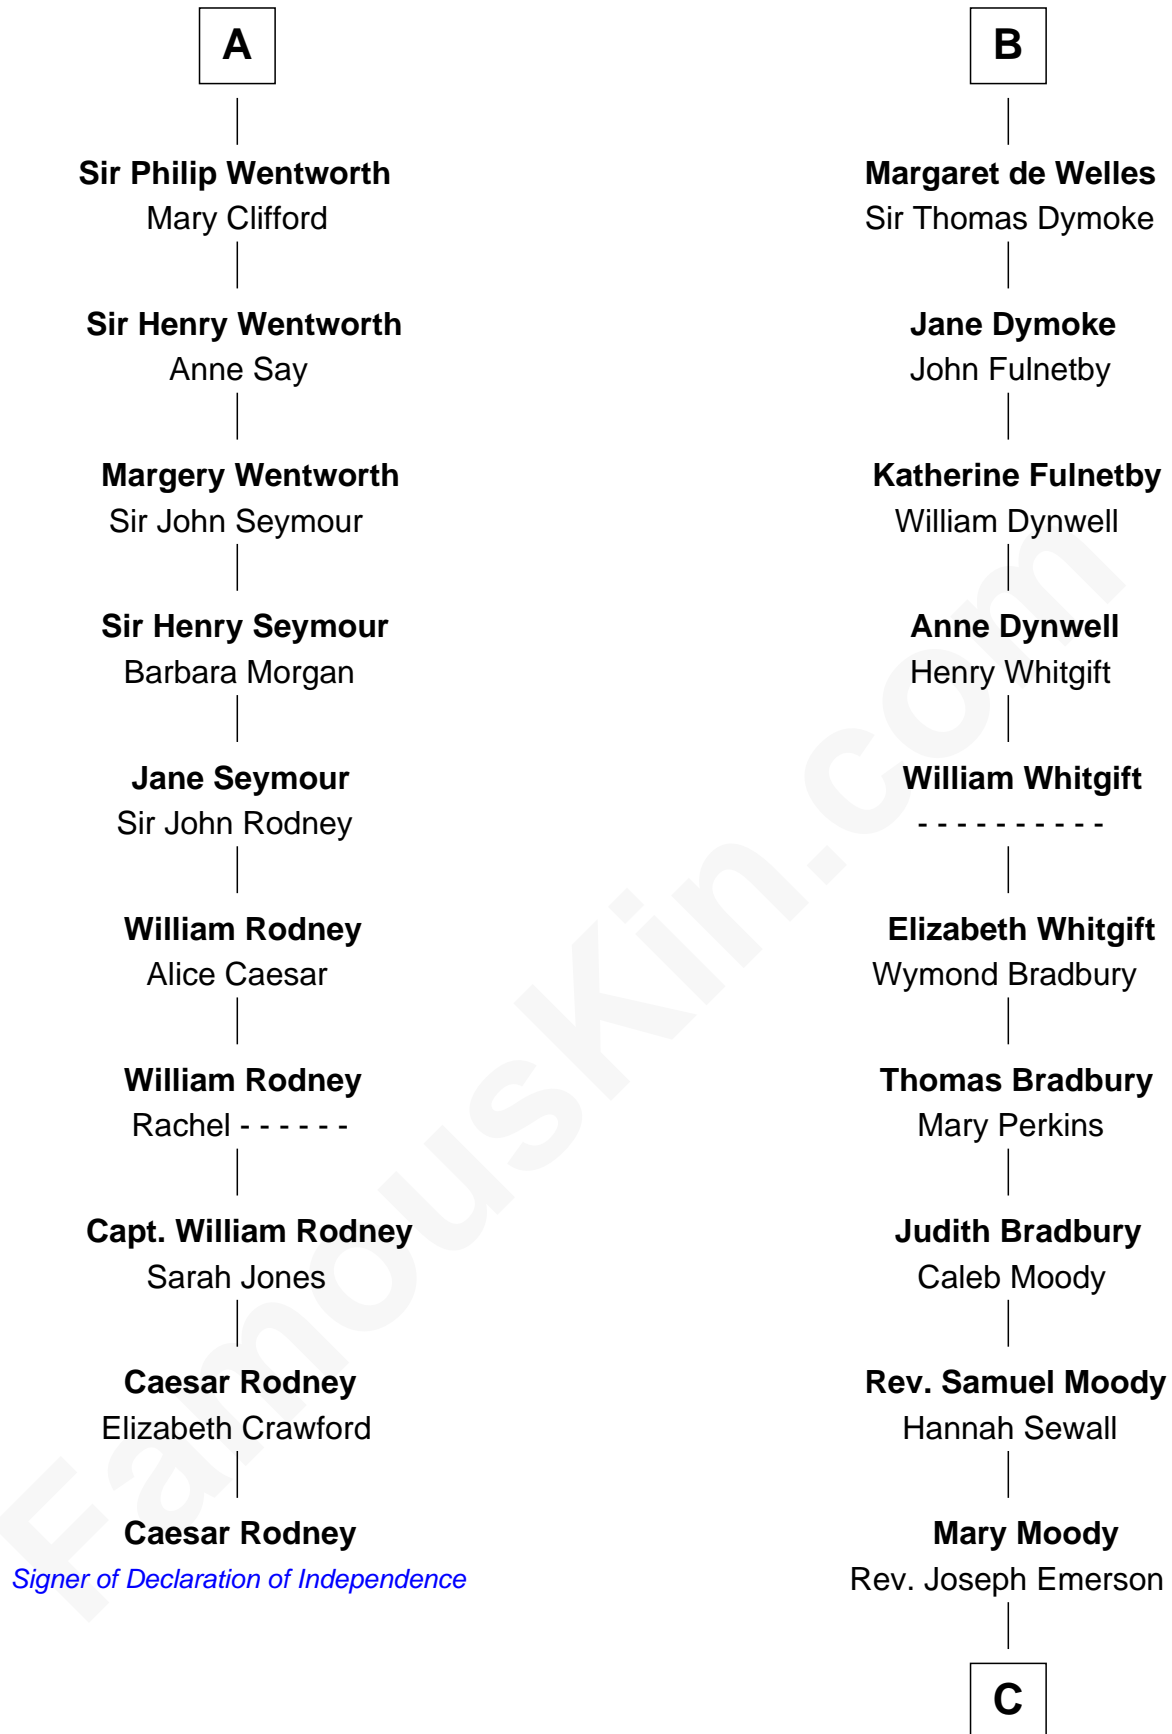

FamousKin.com

Relationship Chart of

Caesar Rodney

Signer of the Declaration of Independence

16th cousin 3 times removed of

Ralph Waldo Emerson
American Poet

Sir William de Ferrers

with wife
Sibyl Marshal

Sir William Deincourt
Milicent la Zouche

Sir Roger de Clifford
Maud de Beauchamp

Margaret Deincourt
Sir Robert de Tibetot

Katherine de Clifford
Sir Ralph de Greystoke

Elizabeth de Tibetot
Sir Philip le Despencer

Maud de Greystoke
Eudo de Welles

Margery Despencer
Sir Roger Wentworth

Sir Lionel de Welles
Joan de Waterton

A

B

C

Rev. William Emerson

Phebe Bliss