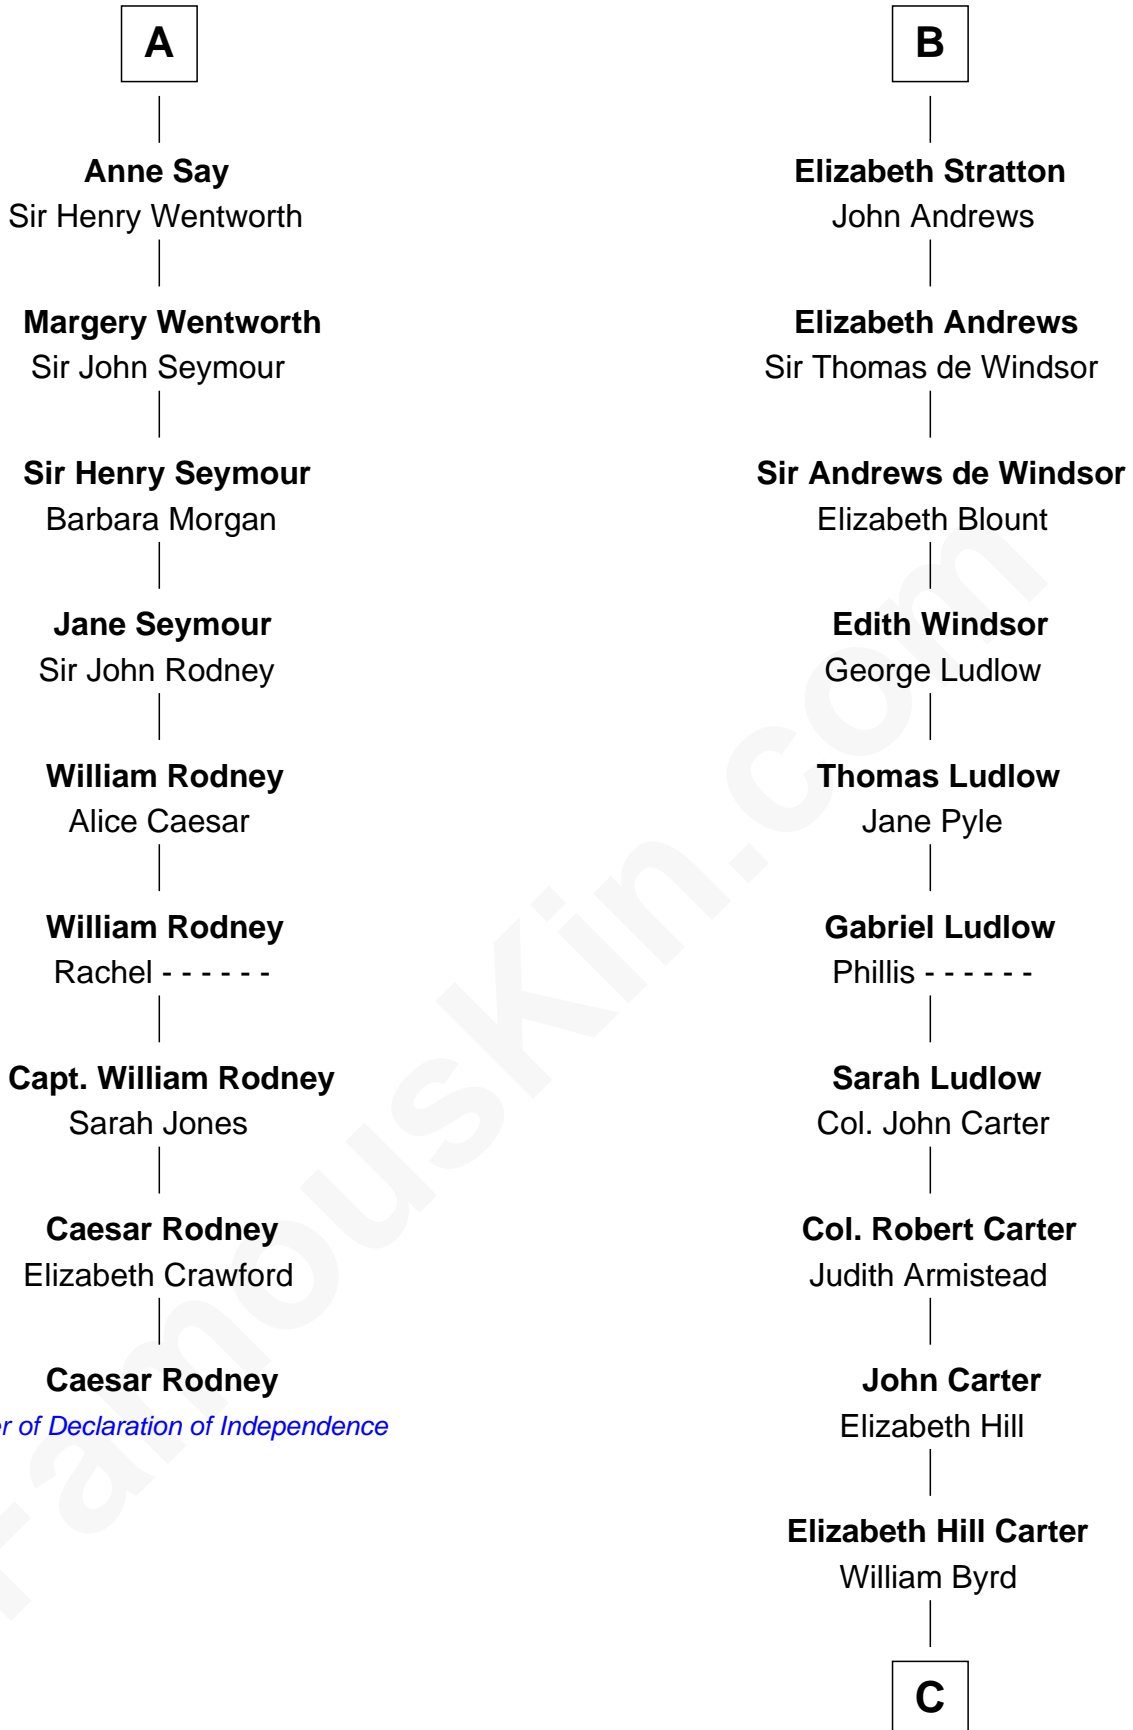

FamousKin.com

Relationship Chart of

Caesar Rodney

Signer of the Declaration of Independence

15th cousin 6 times removed of

Admiral Richard Byrd
Polar Explorer

Sir Humphrey de Bohun
Maud of Eu

C

Thomas Taylor Byrd

Mary Armistead

Richard Evelyn Byrd

Anne Harrison

Col. William Byrd

Jane Meriwether Rivers

Richard Evelyn Byrd

Eleanor Bolling Flood