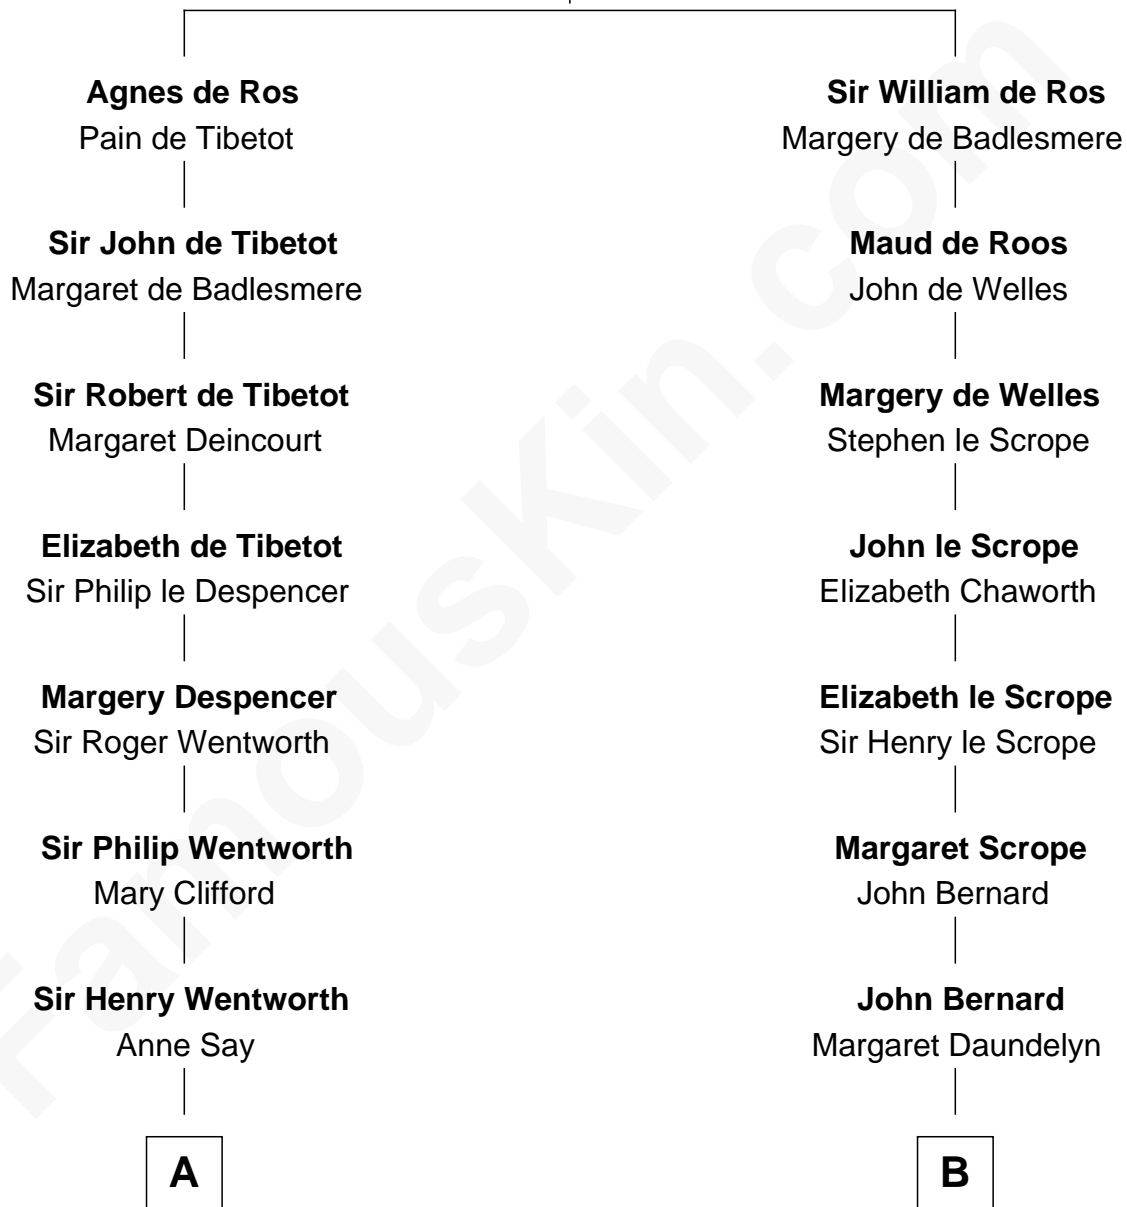

## Relationship Chart of

### Caesar Rodney

*Signer of the Declaration of Independence*

14th cousin 4 times removed of

**Admiral Richard Byrd**  
*Polar Explorer*

**William de Ros**  
Maude de Vaux

C

Richard Evelyn Byrd  
Eleanor Bolling Flood

Admiral Richard Byrd  
*Polar Explorer*

FamousKin.com