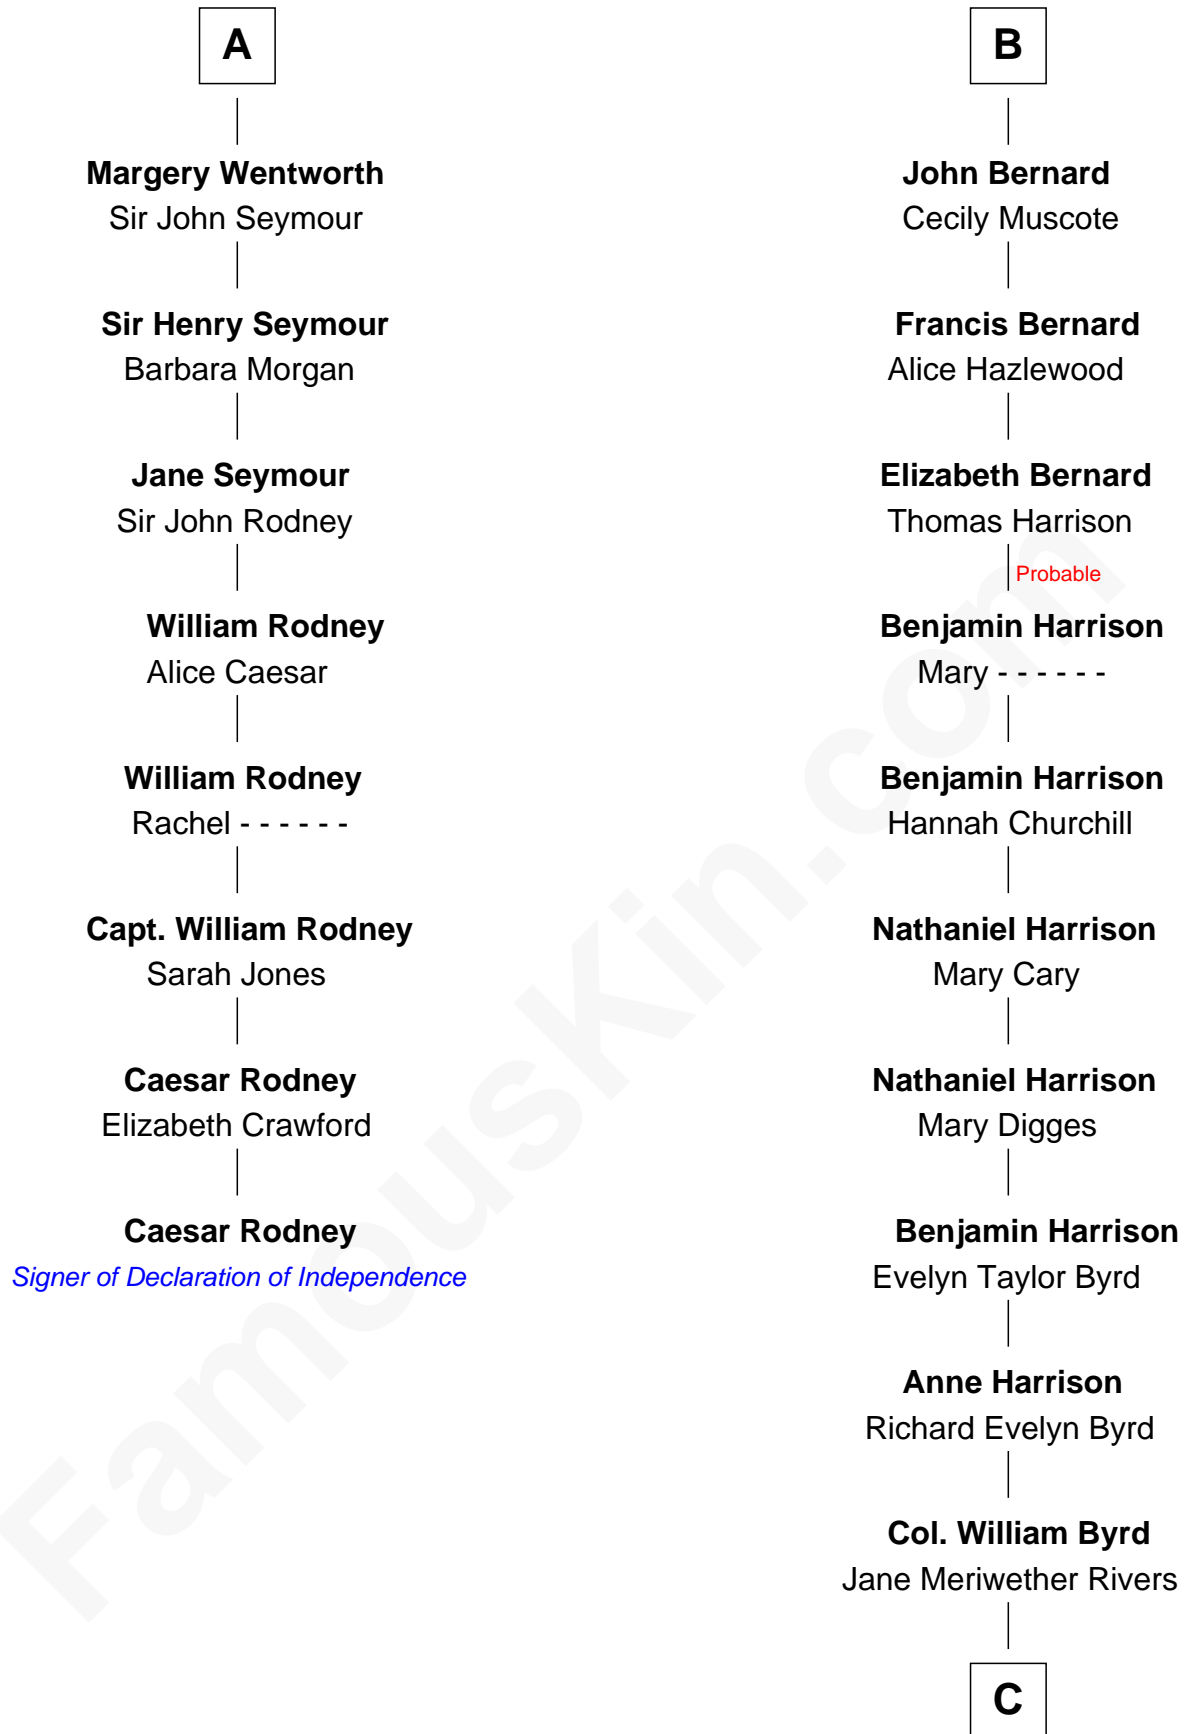

## Relationship Chart of

### Caesar Rodney

*Signer of the Declaration of Independence*

14th cousin 4 times removed of

**Admiral Richard Byrd**  
*Polar Explorer*

**William de Ros**  
Maude de Vaux

C

Richard Evelyn Byrd  
Eleanor Bolling Flood

Admiral Richard Byrd  
*Polar Explorer*

FamousKin.com