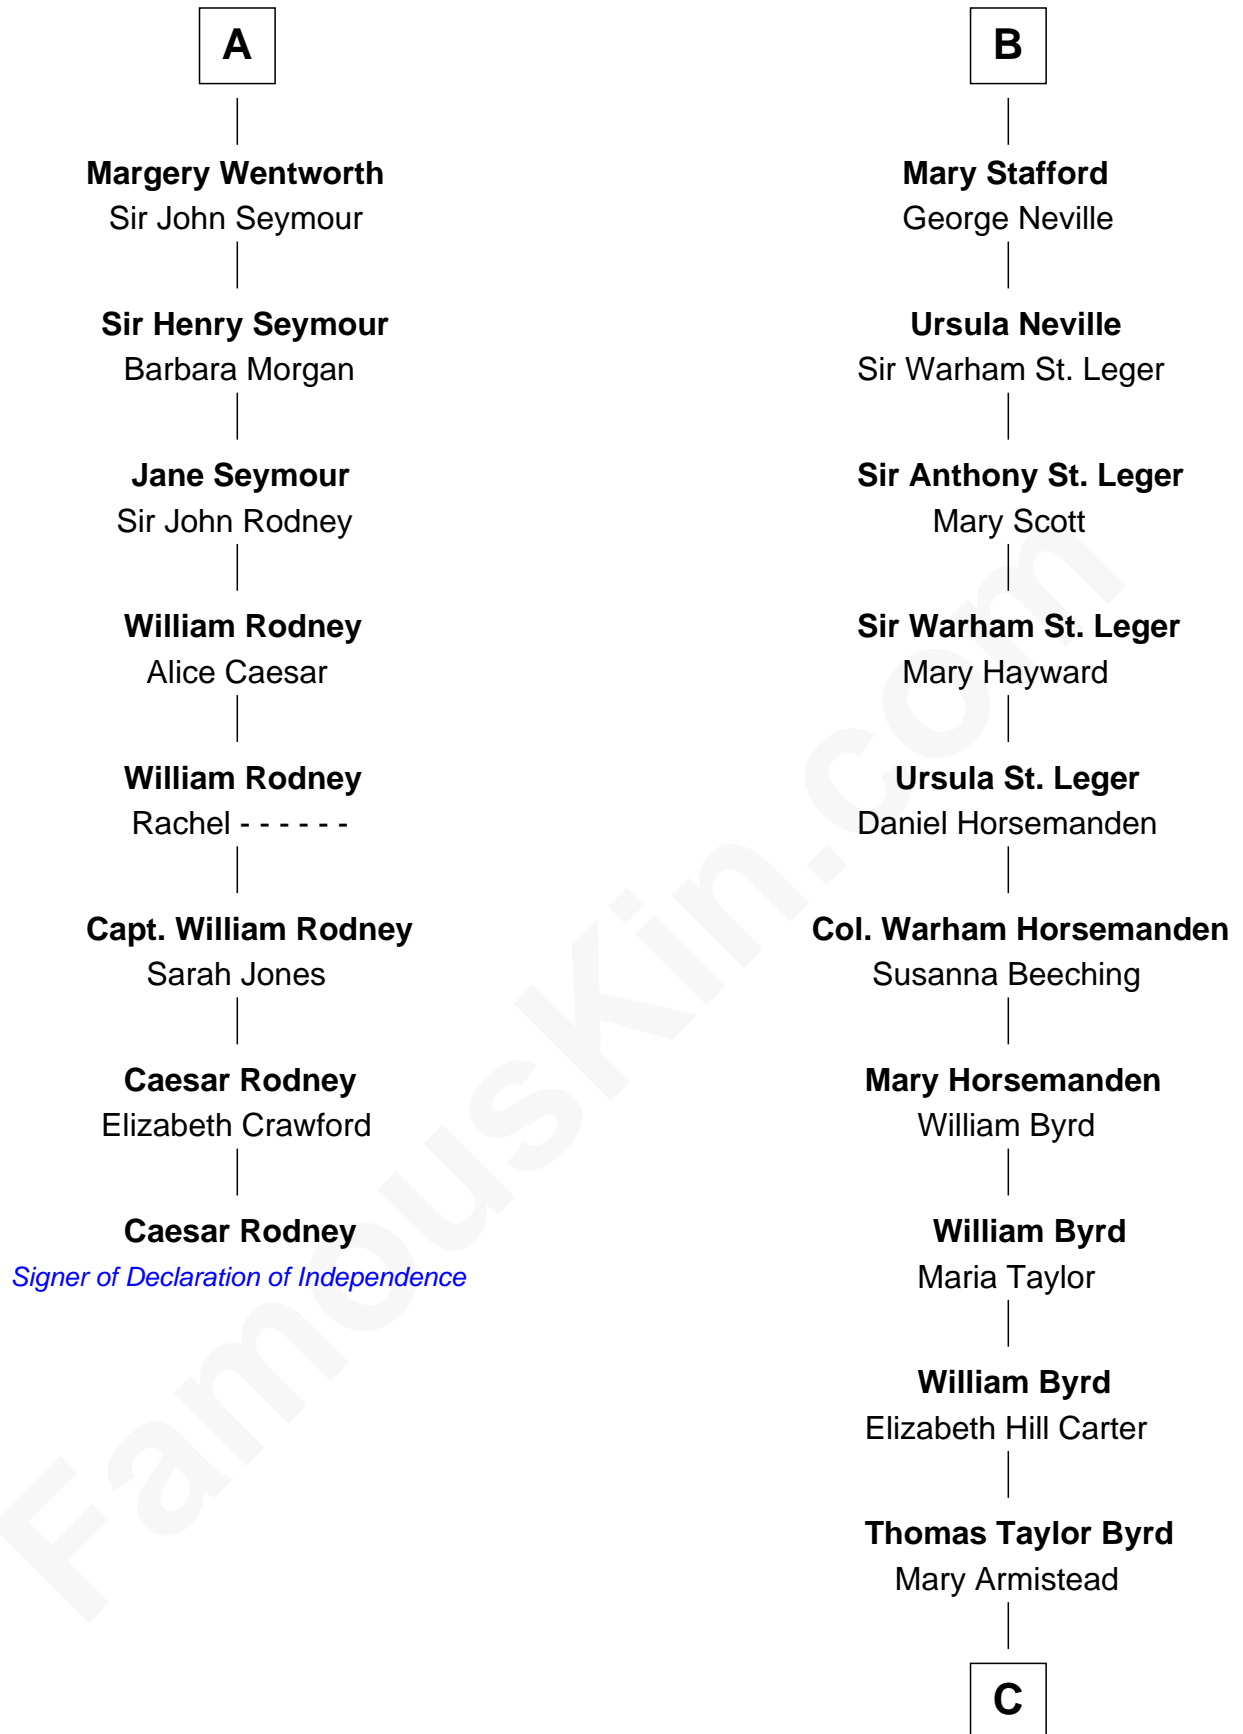

## Relationship Chart of

### Caesar Rodney

*Signer of the Declaration of Independence*

14th cousin 6 times removed of

**Admiral Richard Byrd**  
*Polar Explorer*

**C**

**Richard Evelyn Byrd**

Anne Harrison

**Col. William Byrd**

Jane Meriwether Rivers

**Richard Evelyn Byrd**

Eleanor Bolling Flood

**Admiral Richard Byrd**

*Polar Explorer*

FamousKin.com