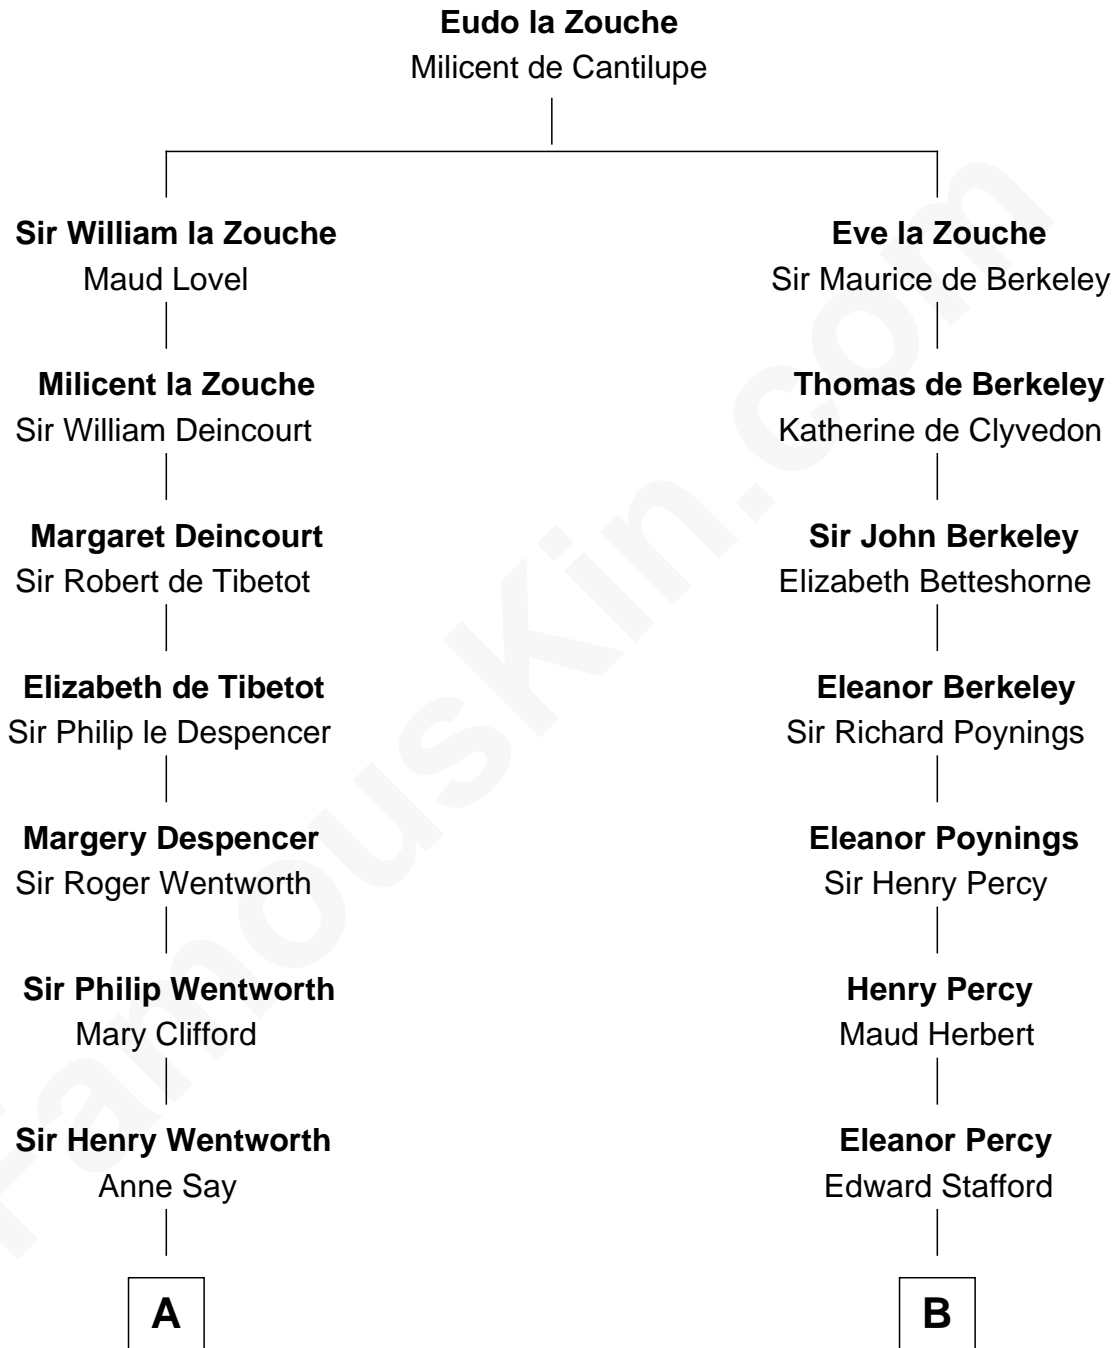

# FamousKin.com

## Relationship Chart of

### Caesar Rodney

*Signer of the Declaration of Independence*

14th cousin 6 times removed of

**Admiral Richard Byrd**  
*Polar Explorer*

**C**

**Richard Evelyn Byrd**

Anne Harrison

**Col. William Byrd**

Jane Meriwether Rivers

**Richard Evelyn Byrd**

Eleanor Bolling Flood

**Admiral Richard Byrd**

*Polar Explorer*

FamousKin.com