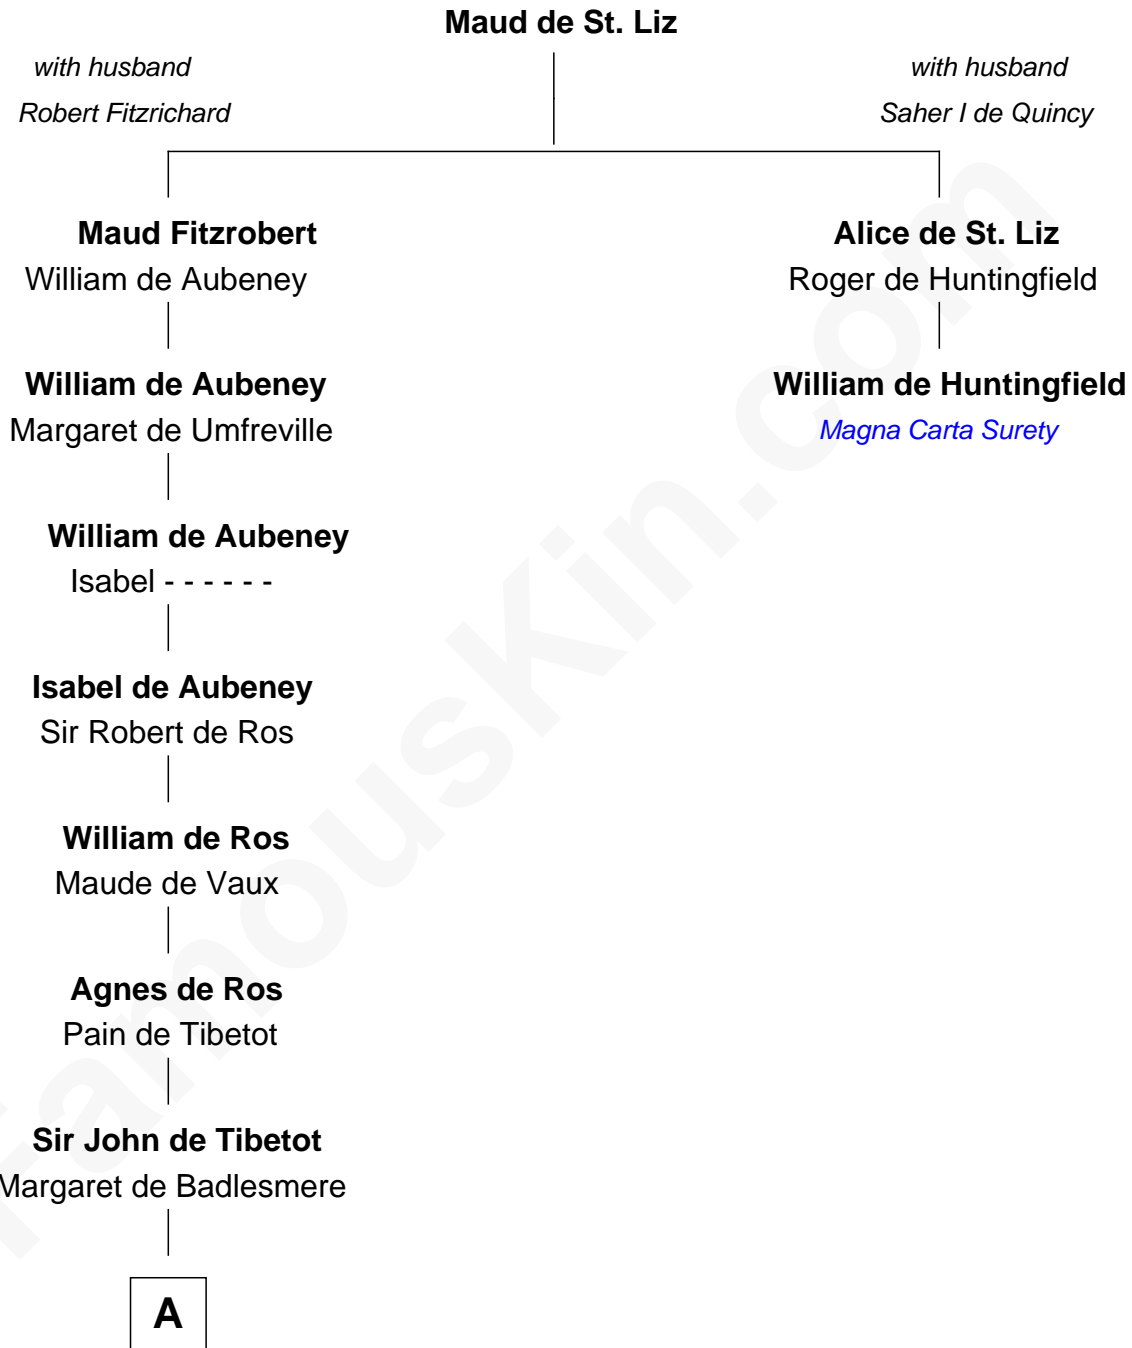

# FamousKin.com

## Relationship Chart of Caesar Rodney

*Signer of the Declaration of Independence*

**1st cousin 18 times removed of**

**William de Huntingfield**  
*Magna Carta Surety*

**B**

—  
**Capt. William Rodney**

Sarah Jones