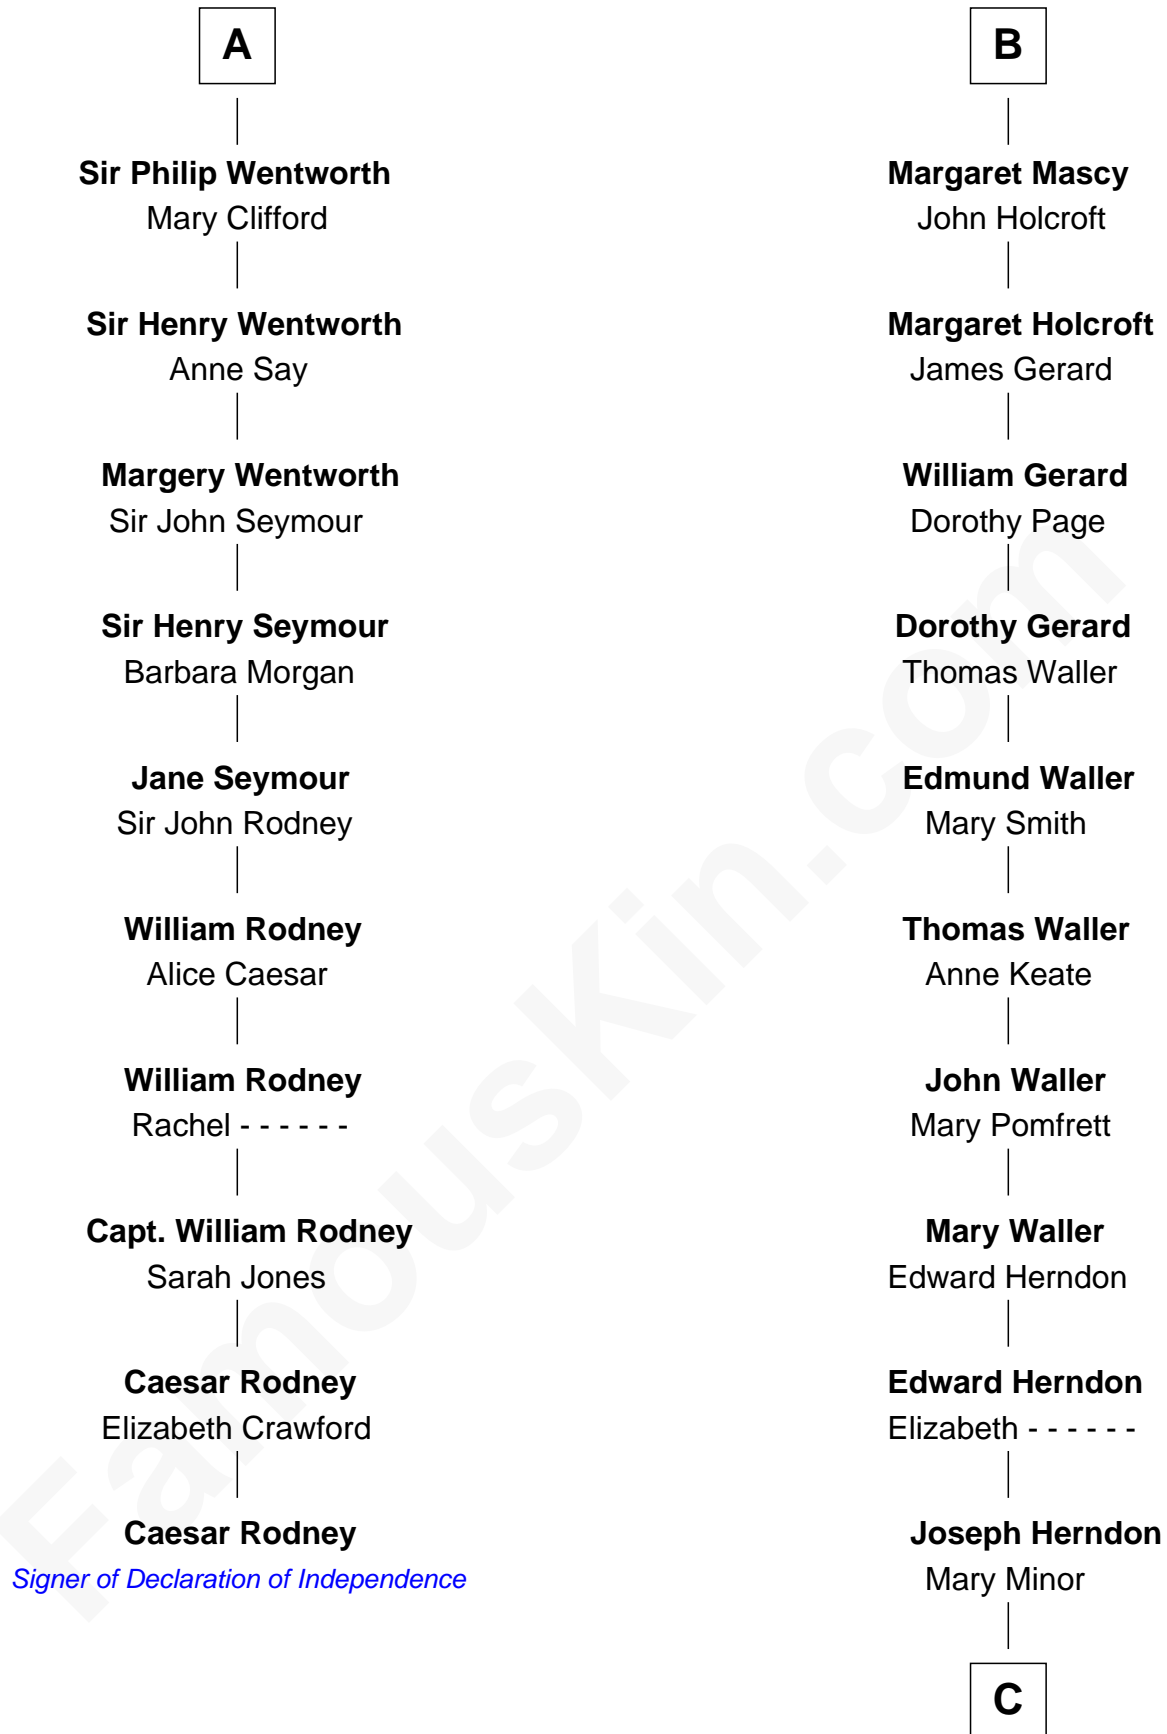

FamousKin.com

Relationship Chart of

Caesar Rodney

Signer of the Declaration of Independence

16th cousin 3 times removed of

Ellen (Herndon) Arthur

Wife of President Chester A. Arthur

Sir William de Ros

Lucy FitzPiers

C

Dabney Herndon

Elizabeth Hull

Capt. William Lewis Herndon
Frances Elizabeth Hansborough

Ellen (Herndon) Arthur
Wife of President Chester Arthur

FamousKin.com