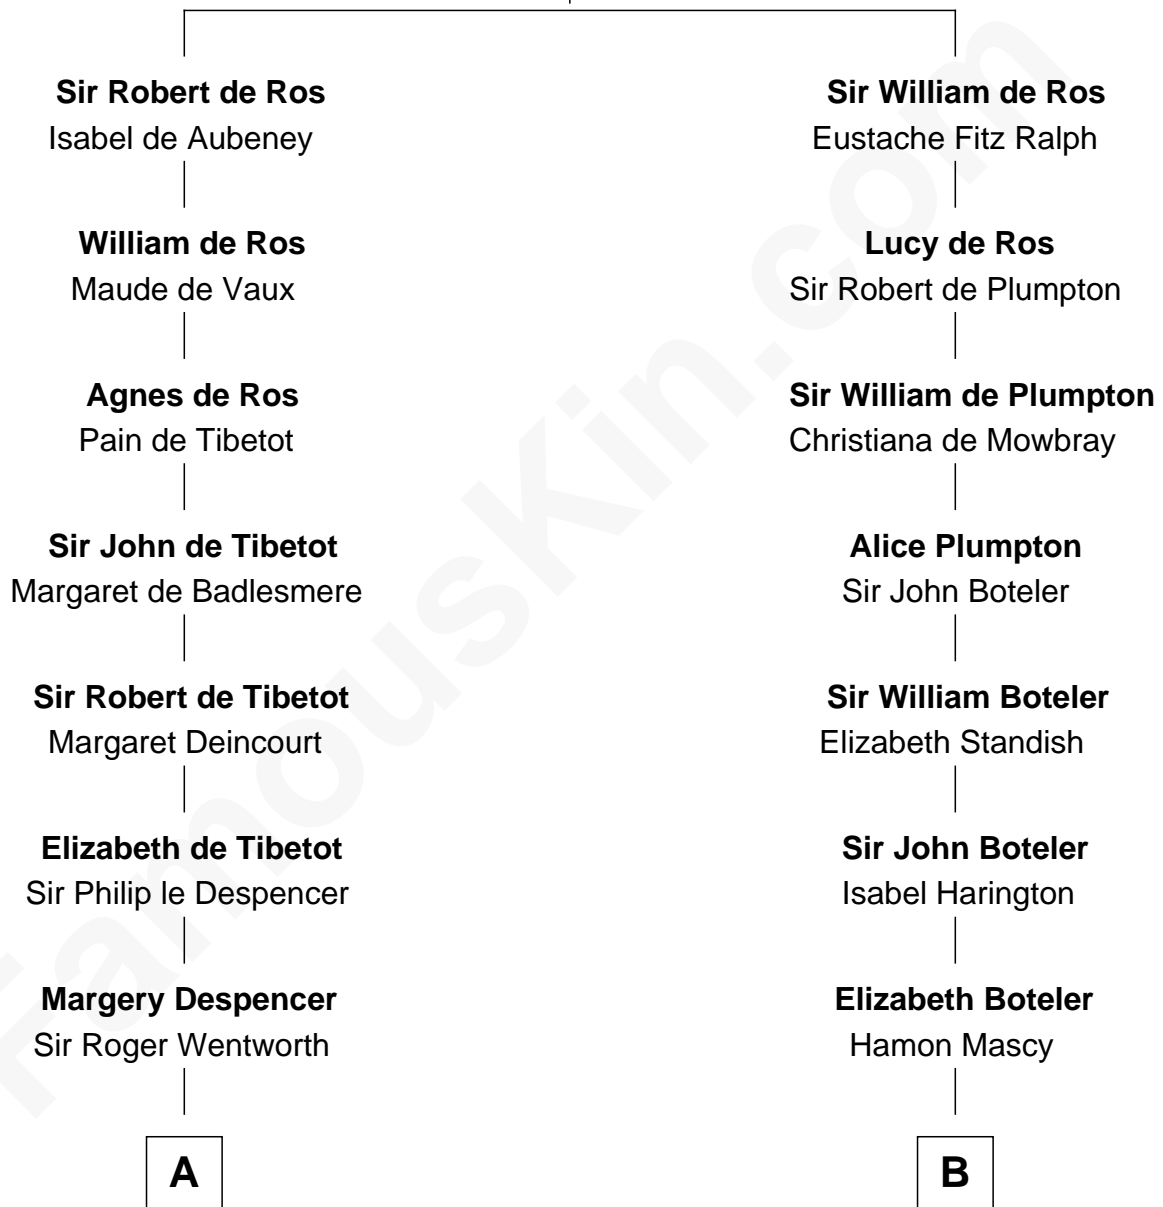

FamousKin.com

Relationship Chart of

Caesar Rodney

Signer of the Declaration of Independence

16th cousin 3 times removed of

Ellen (Herndon) Arthur

Wife of President Chester A. Arthur

Sir William de Ros

Lucy FitzPiers

C

Dabney Herndon

Elizabeth Hull

Capt. William Lewis Herndon
Frances Elizabeth Hansborough

Ellen (Herndon) Arthur
Wife of President Chester Arthur

FamousKin.com