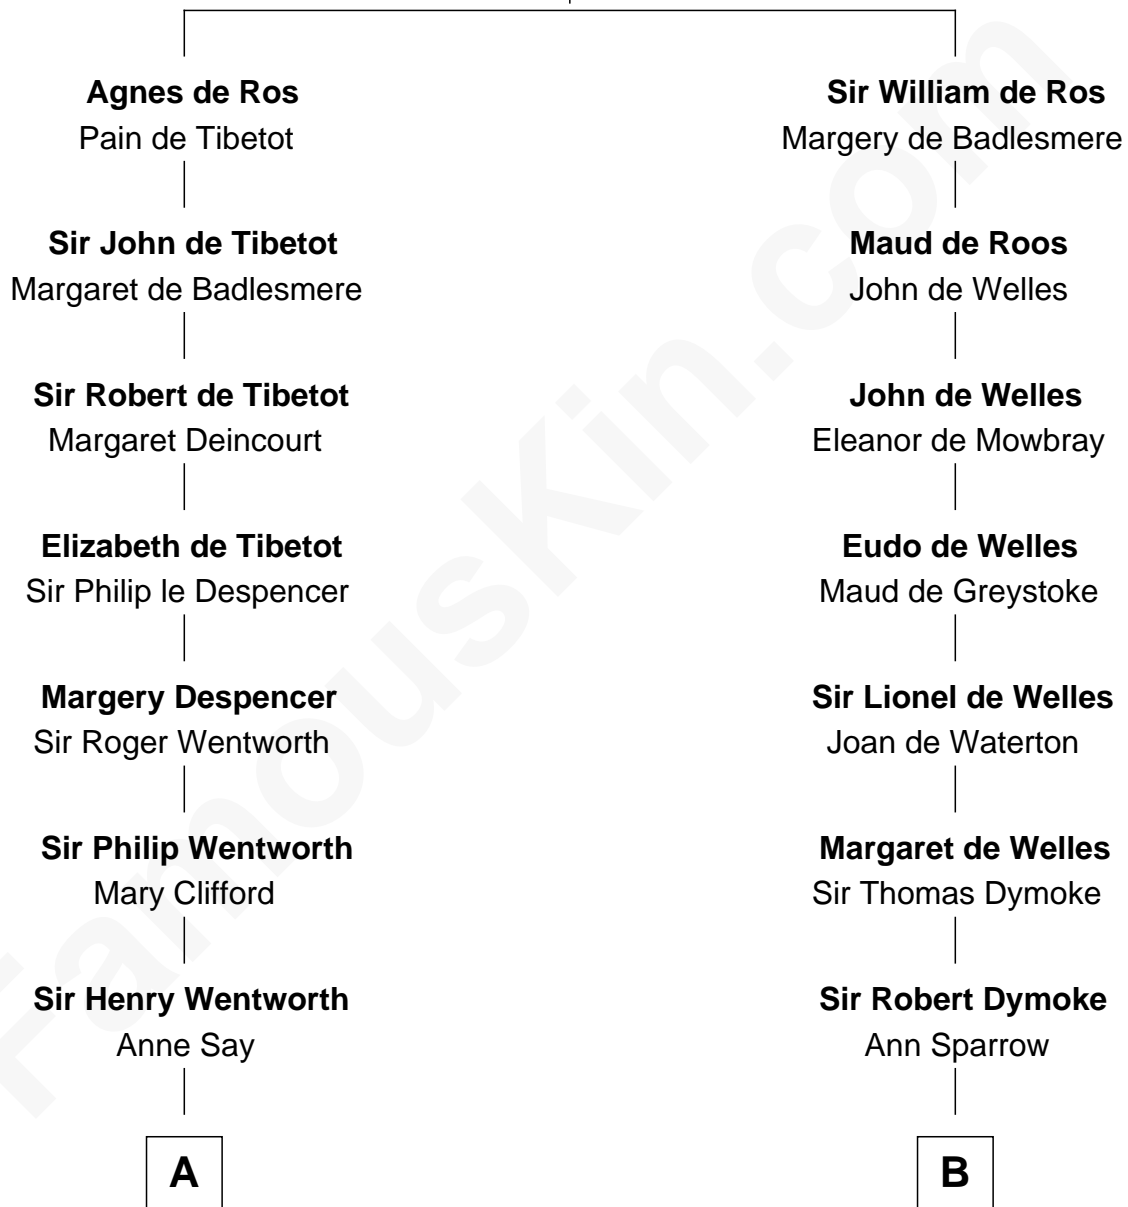

# FamousKin.com Relationship Chart of

**Caesar Rodney**

*Signer of the Declaration of Independence*

14th cousin of

**Thomas Nelson**

*Signer of the Declaration of Independence*

**William de Ros**  
Maude de Vaux

**A**

**Margery Wentworth**

Sir John Seymour

**Sir Henry Seymour**

Barbara Morgan

**Jane Seymour**

Sir John Rodney

**William Rodney**

Alice Caesar

**William Rodney**

Rachel - - - - -

**Capt. William Rodney**

Sarah Jones

**Caesar Rodney**

Elizabeth Crawford

**Caesar Rodney**