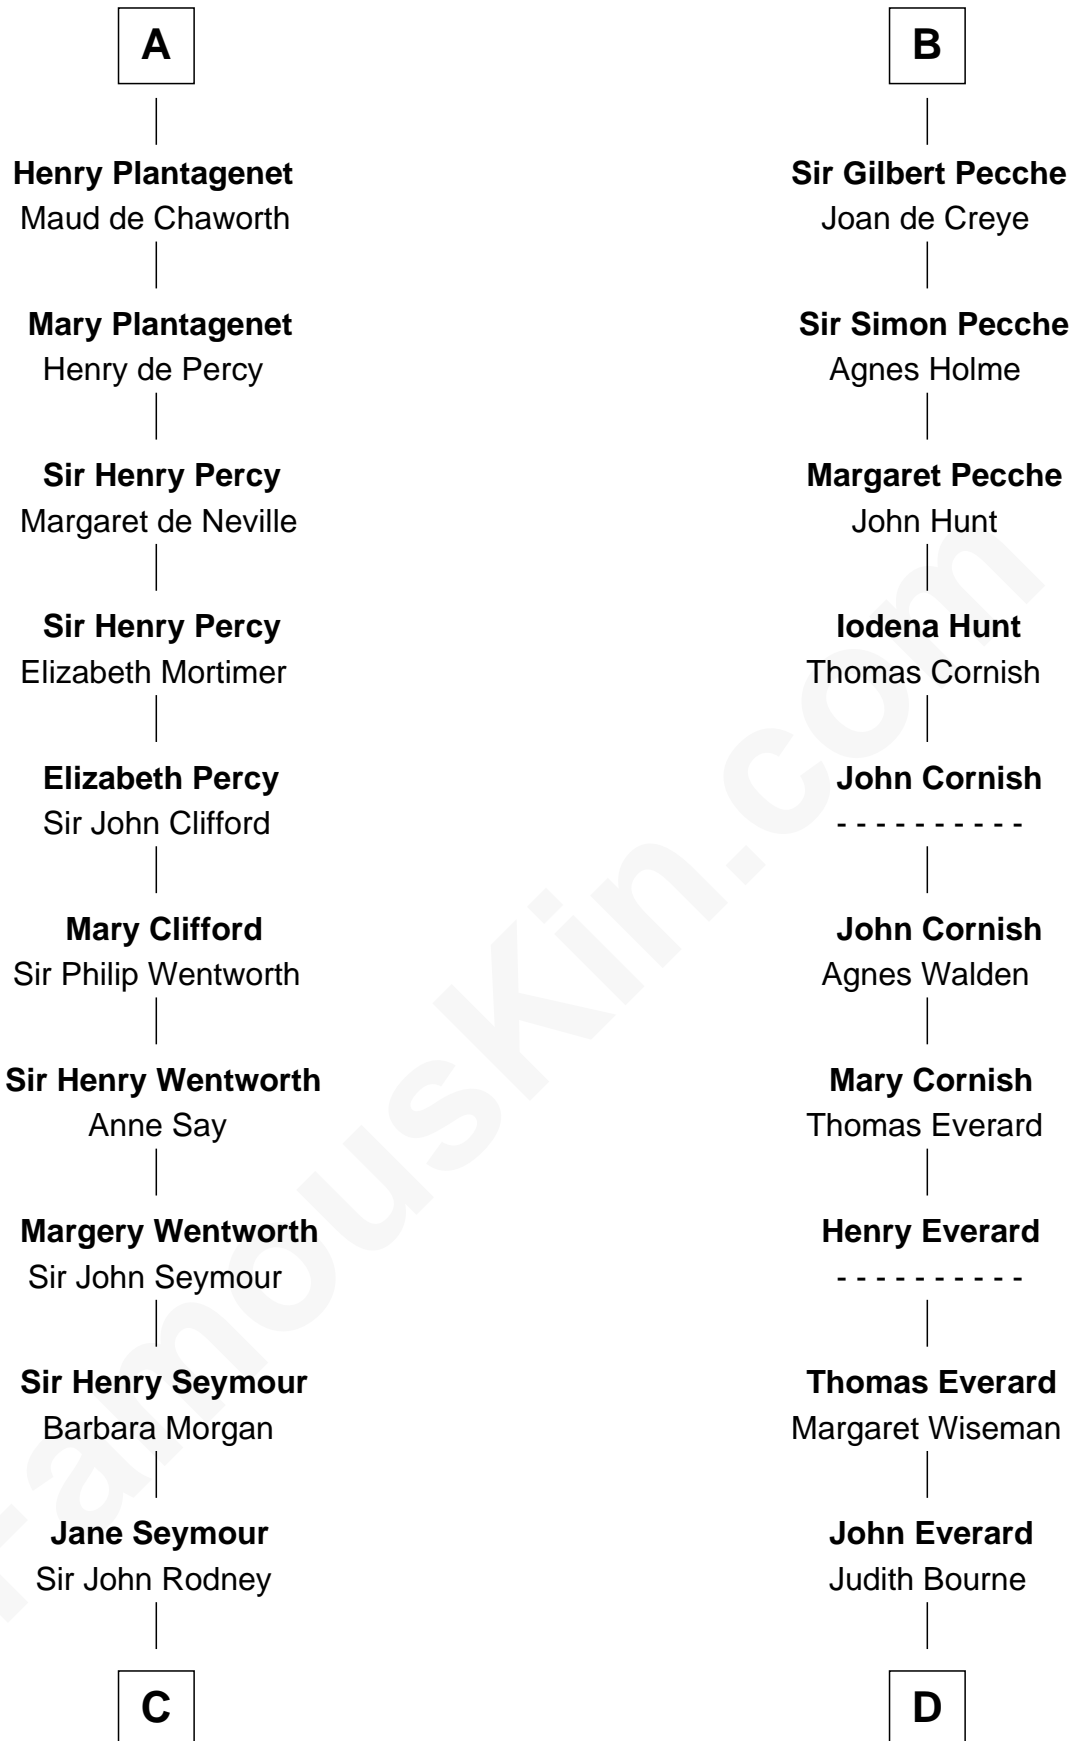

FamousKin.com

Relationship Chart of

Caesar Rodney

Signer of the Declaration of Independence

21st cousin of

General William Whipple

Signer of the Declaration of Independence

C

William Rodney
Alice Caesar

William Rodney
Rachel - - - - -

Capt. William Rodney
Sarah Jones

Caesar Rodney
Elizabeth Crawford

Caesar Rodney
Signer of Declaration of Independence

D

Judith Everard
Samuel Appleton

Col. Samuel Appleton
Mary Oliver

Joanna Appleton
Matthew Whipple

William Whipple
Mary Cutts

General William Whipple
Signer of Declaration of Independence