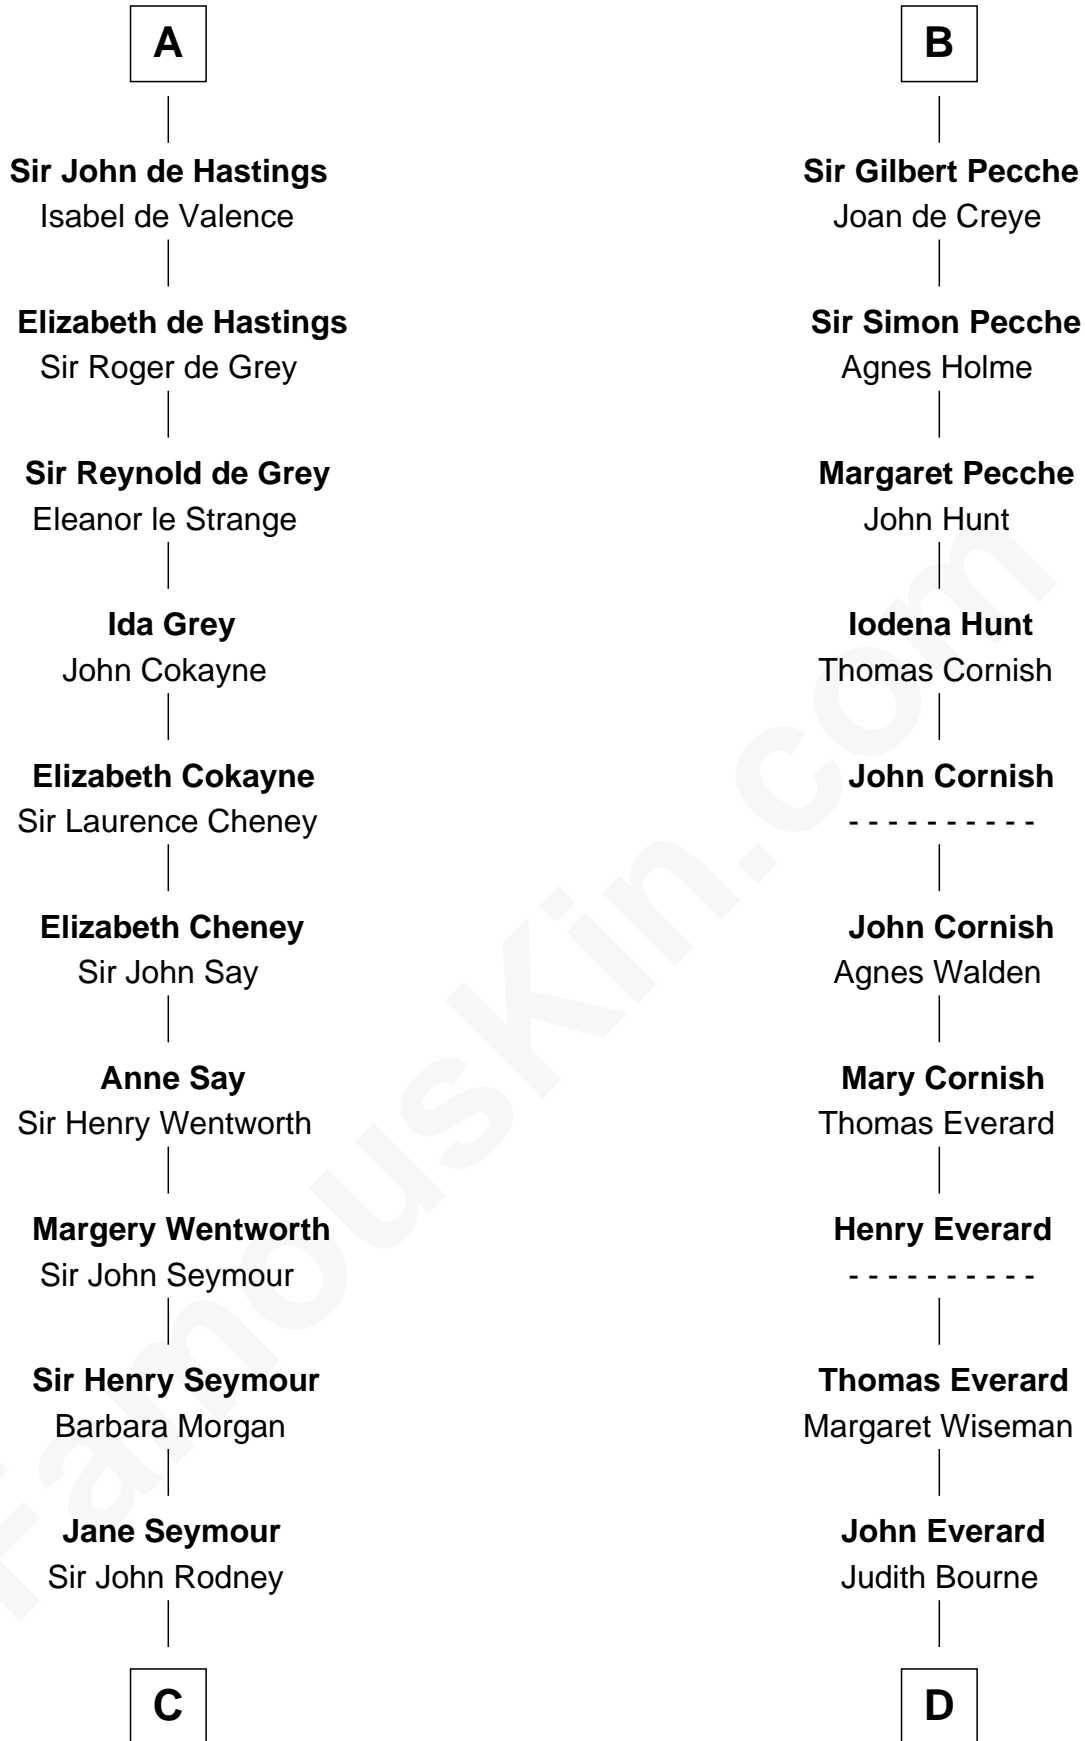

FamousKin.com

Relationship Chart of Caesar Rodney

Signer of the Declaration of Independence

21st cousin of

General William Whipple

Signer of the Declaration of Independence

C

William Rodney
Alice Caesar

William Rodney
Rachel - - - - -

Capt. William Rodney
Sarah Jones

Caesar Rodney
Elizabeth Crawford

Caesar Rodney
Signer of Declaration of Independence

D

Judith Everard
Samuel Appleton

Col. Samuel Appleton
Mary Oliver