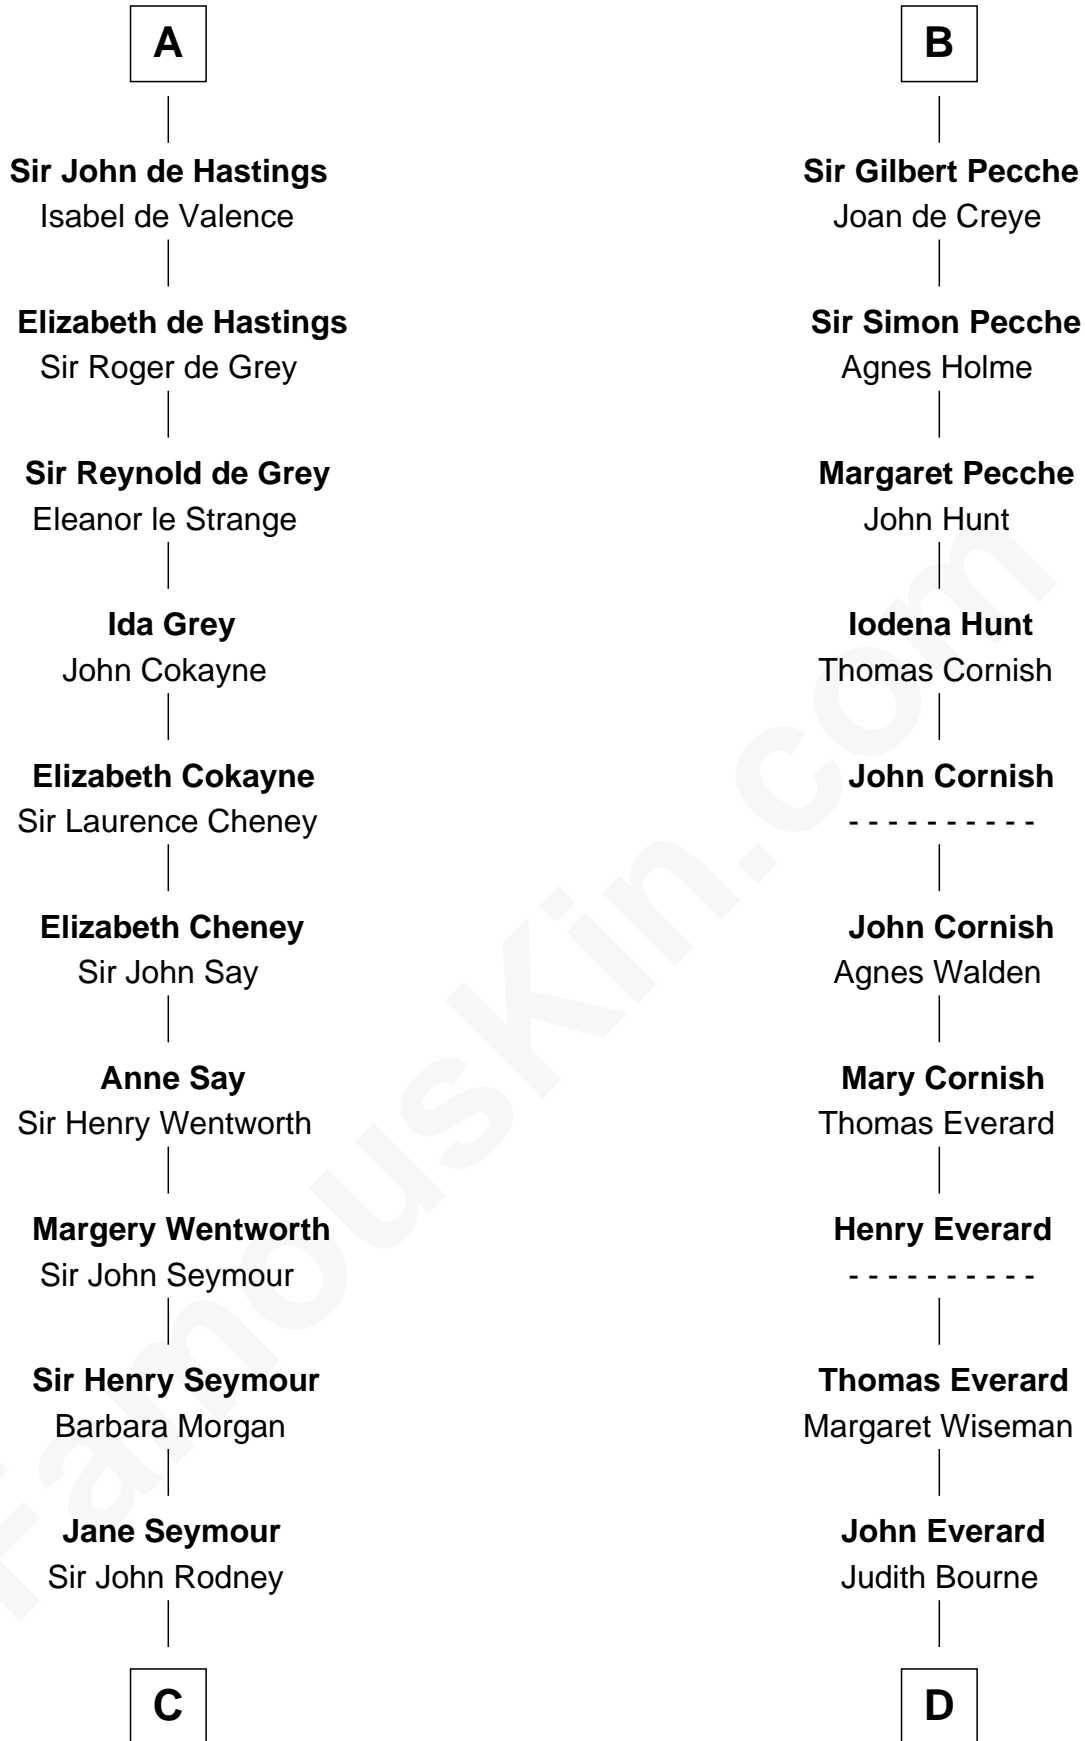

FamousKin.com

Relationship Chart of

Caesar Rodney

Signer of the Declaration of Independence

21st cousin of

General William Whipple

Signer of the Declaration of Independence

Ealdred of Bernicia

C

William Rodney
Alice Caesar

William Rodney
Rachel - - - - -

Capt. William Rodney
Sarah Jones

Caesar Rodney
Elizabeth Crawford

Caesar Rodney
Signer of Declaration of Independence

D

Judith Everard
Samuel Appleton