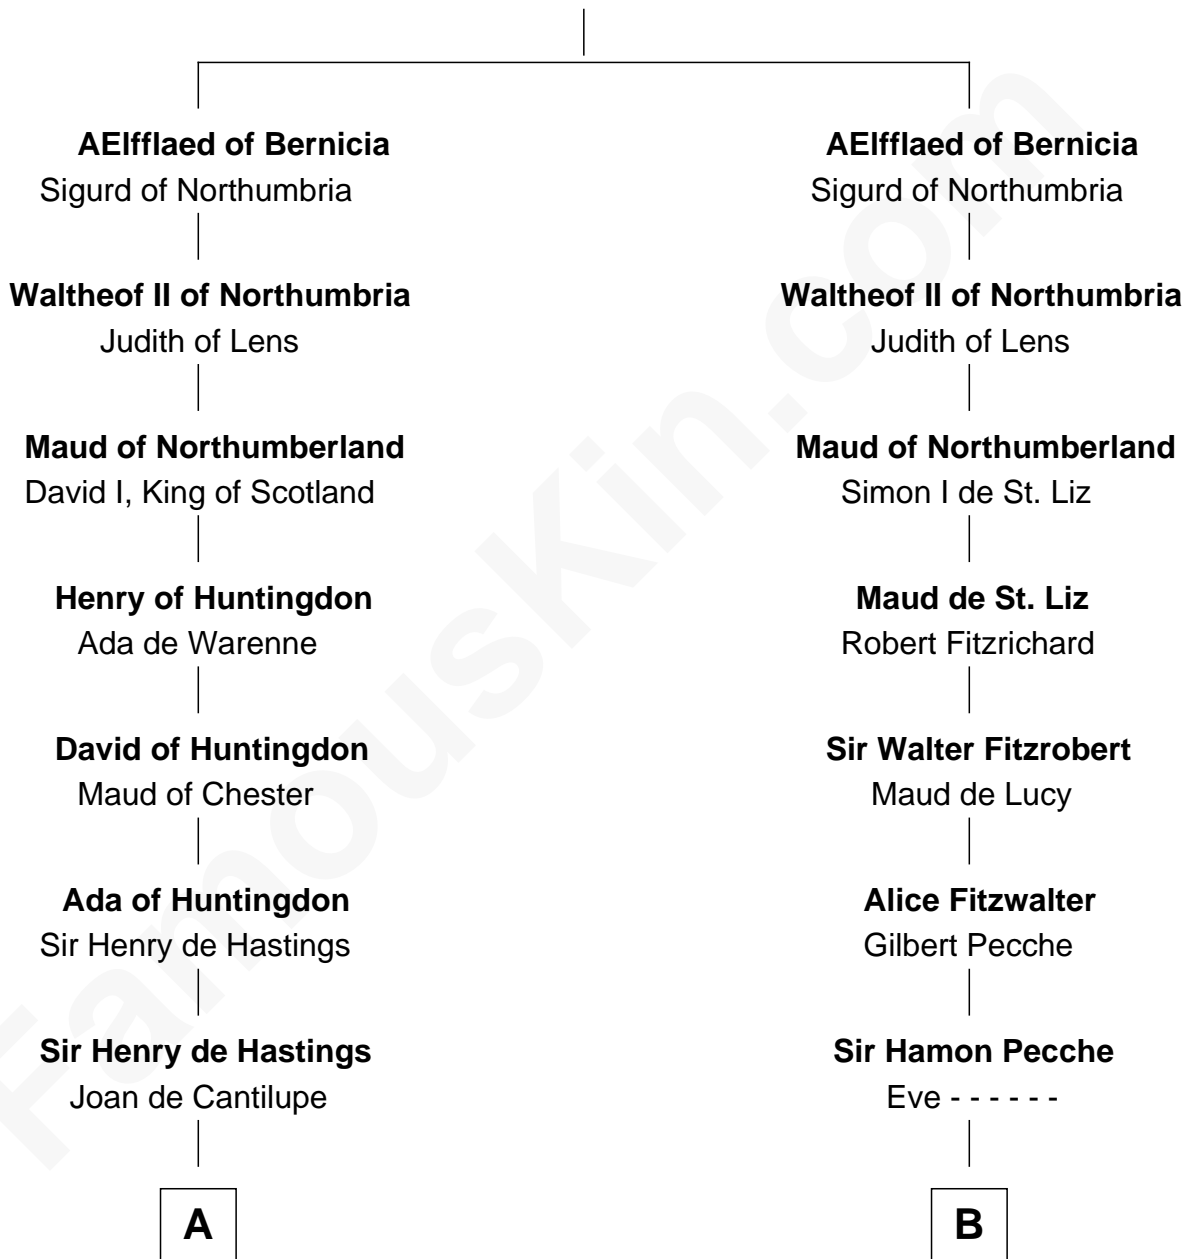

FamousKin.com

Relationship Chart of

Caesar Rodney

Signer of the Declaration of Independence

21st cousin of

General William Whipple

Signer of the Declaration of Independence

Ealdred of Bernicia

C

William Rodney
Alice Caesar

William Rodney
Rachel - - - - -

Capt. William Rodney
Sarah Jones

Caesar Rodney
Elizabeth Crawford

Caesar Rodney
Signer of Declaration of Independence

D

Judith Everard
Samuel Appleton

Col. Samuel Appleton
Mary Oliver

Joanna Appleton
Matthew Whipple

William Whipple
Mary Cutts

General William Whipple
Signer of Declaration of Independence

FamousKin.com