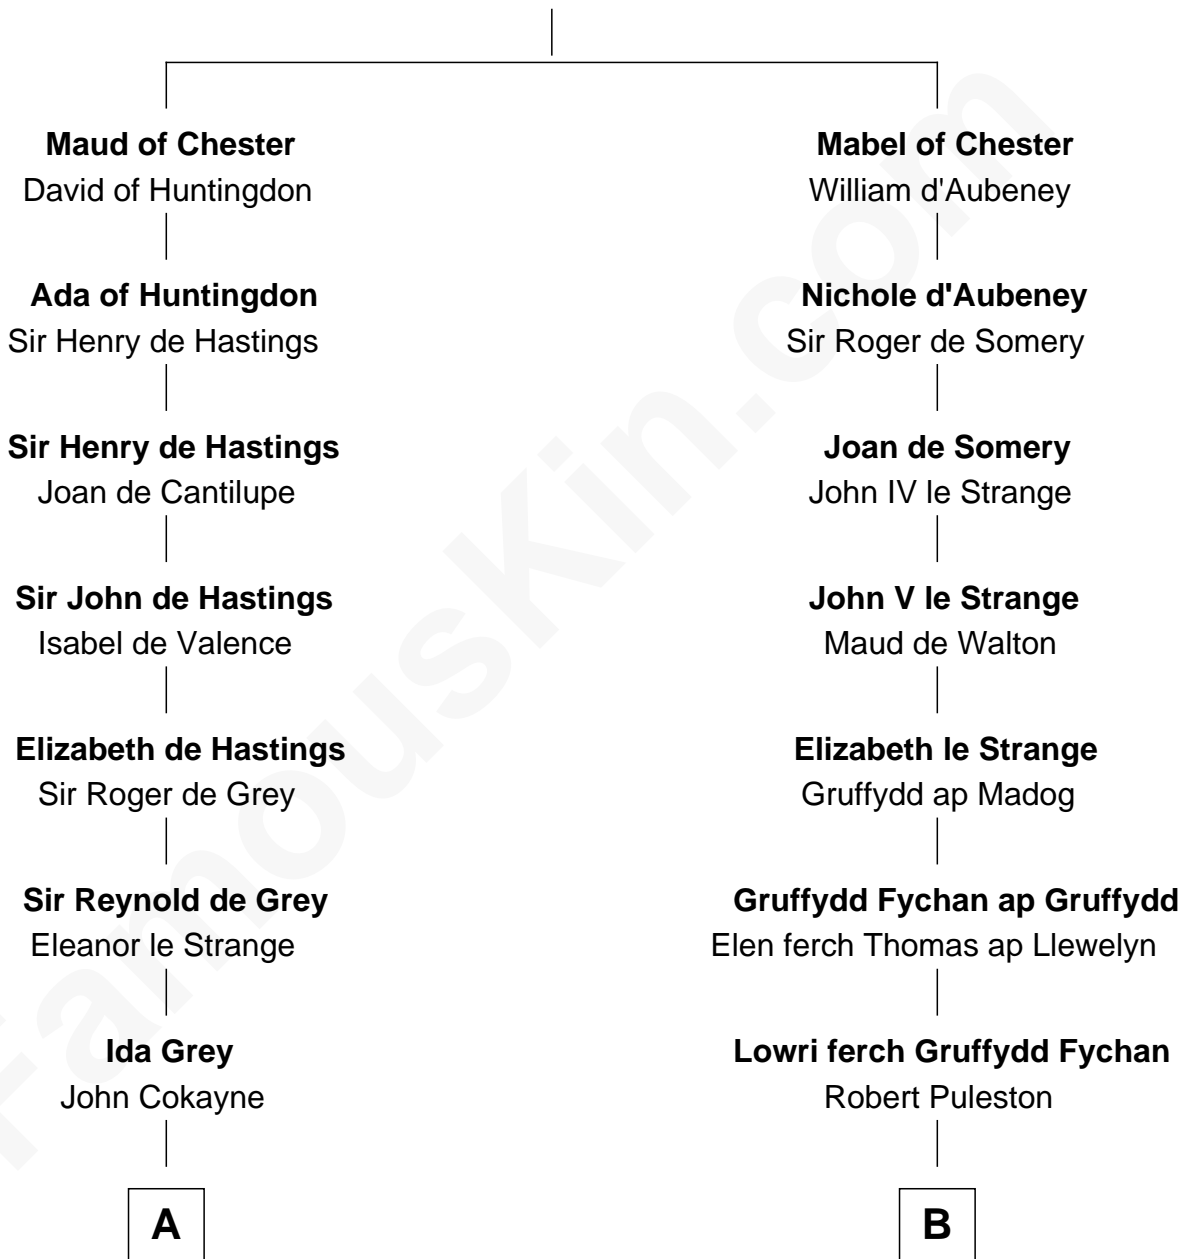

FamousKin.com

Relationship Chart of

Caesar Rodney

Signer of the Declaration of Independence

17th cousin of

General William Whipple

Signer of the Declaration of Independence

Bertrade de Montfort

Hugh de Kevelioc

A

Elizabeth Cokayne
Sir Laurence Cheney

Elizabeth Cheney
Sir John Say

Anne Say
Sir Henry Wentworth

Margery Wentworth
Sir John Seymour

Sir Henry Seymour
Barbara Morgan

Jane Seymour
Sir John Rodney

William Rodney
Alice Caesar

William Rodney
Rachel - - - - -

Capt. William Rodney
Sarah Jones

Caesar Rodney
Elizabeth Crawford

Caesar Rodney

Signer of Declaration of Independence

B

Angharad Puleston
Edward Trevor ap Daffyd