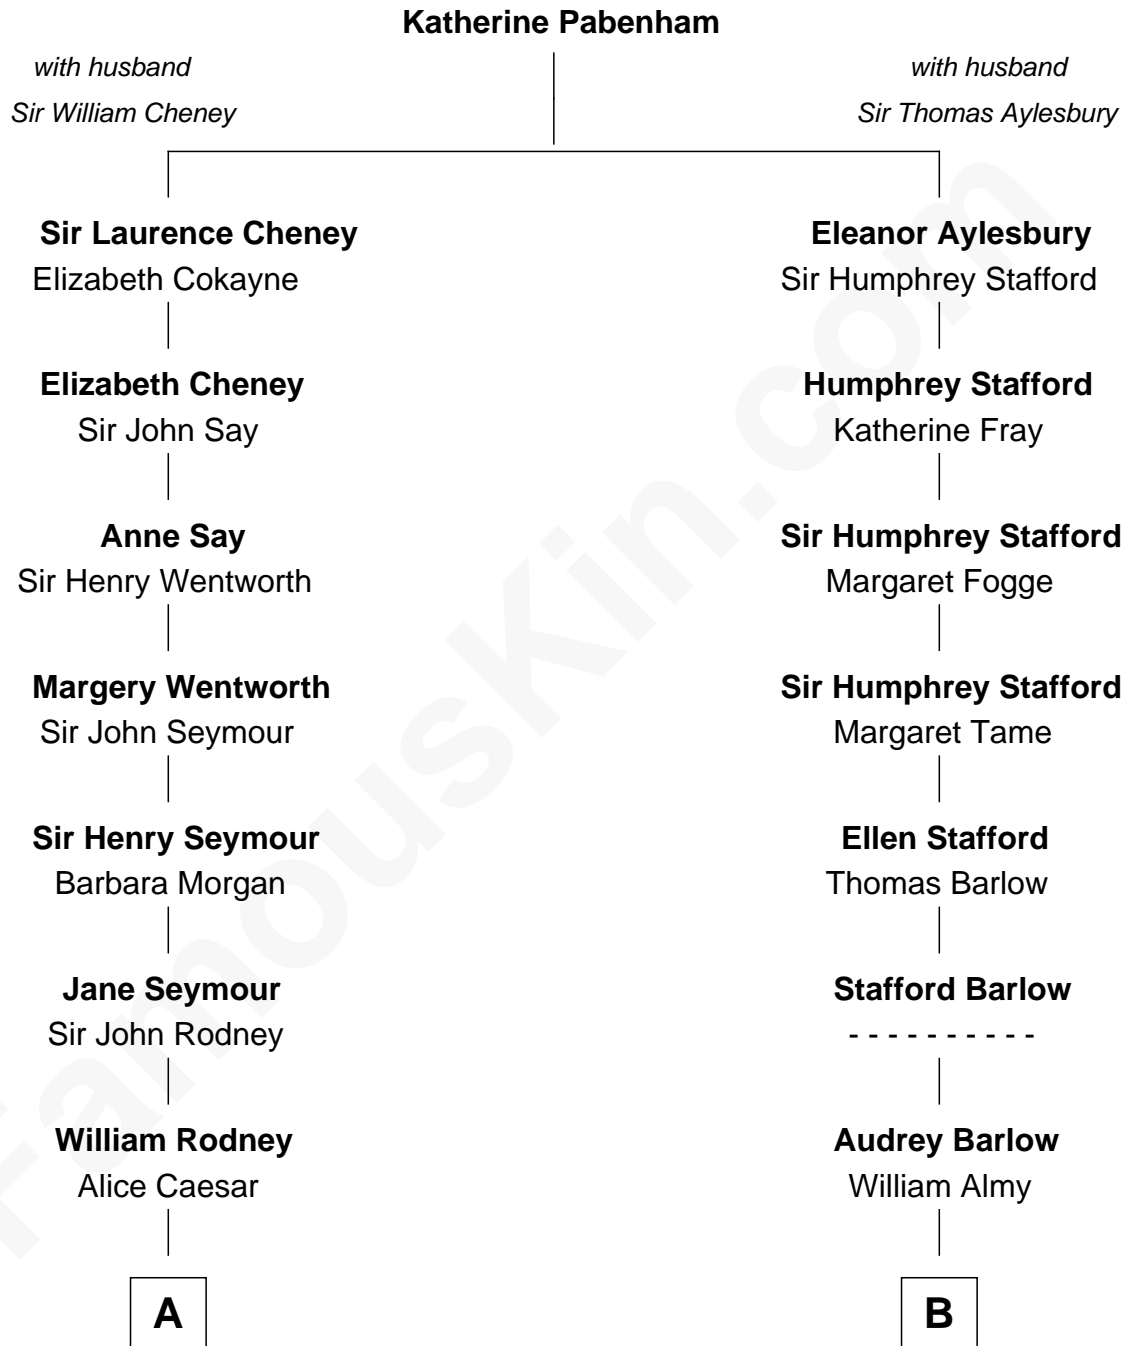

## Relationship Chart of

### Caesar Rodney

*Signer of the Declaration of Independence*

10th cousin 1 time removed of

### Robert Townsend

*Member of the Culper Spy Ring during the American Revolution*

**A**

**William Rodney**

Rachel - - - - -

**Capt. William Rodney**

Sarah Jones

**Caesar Rodney**