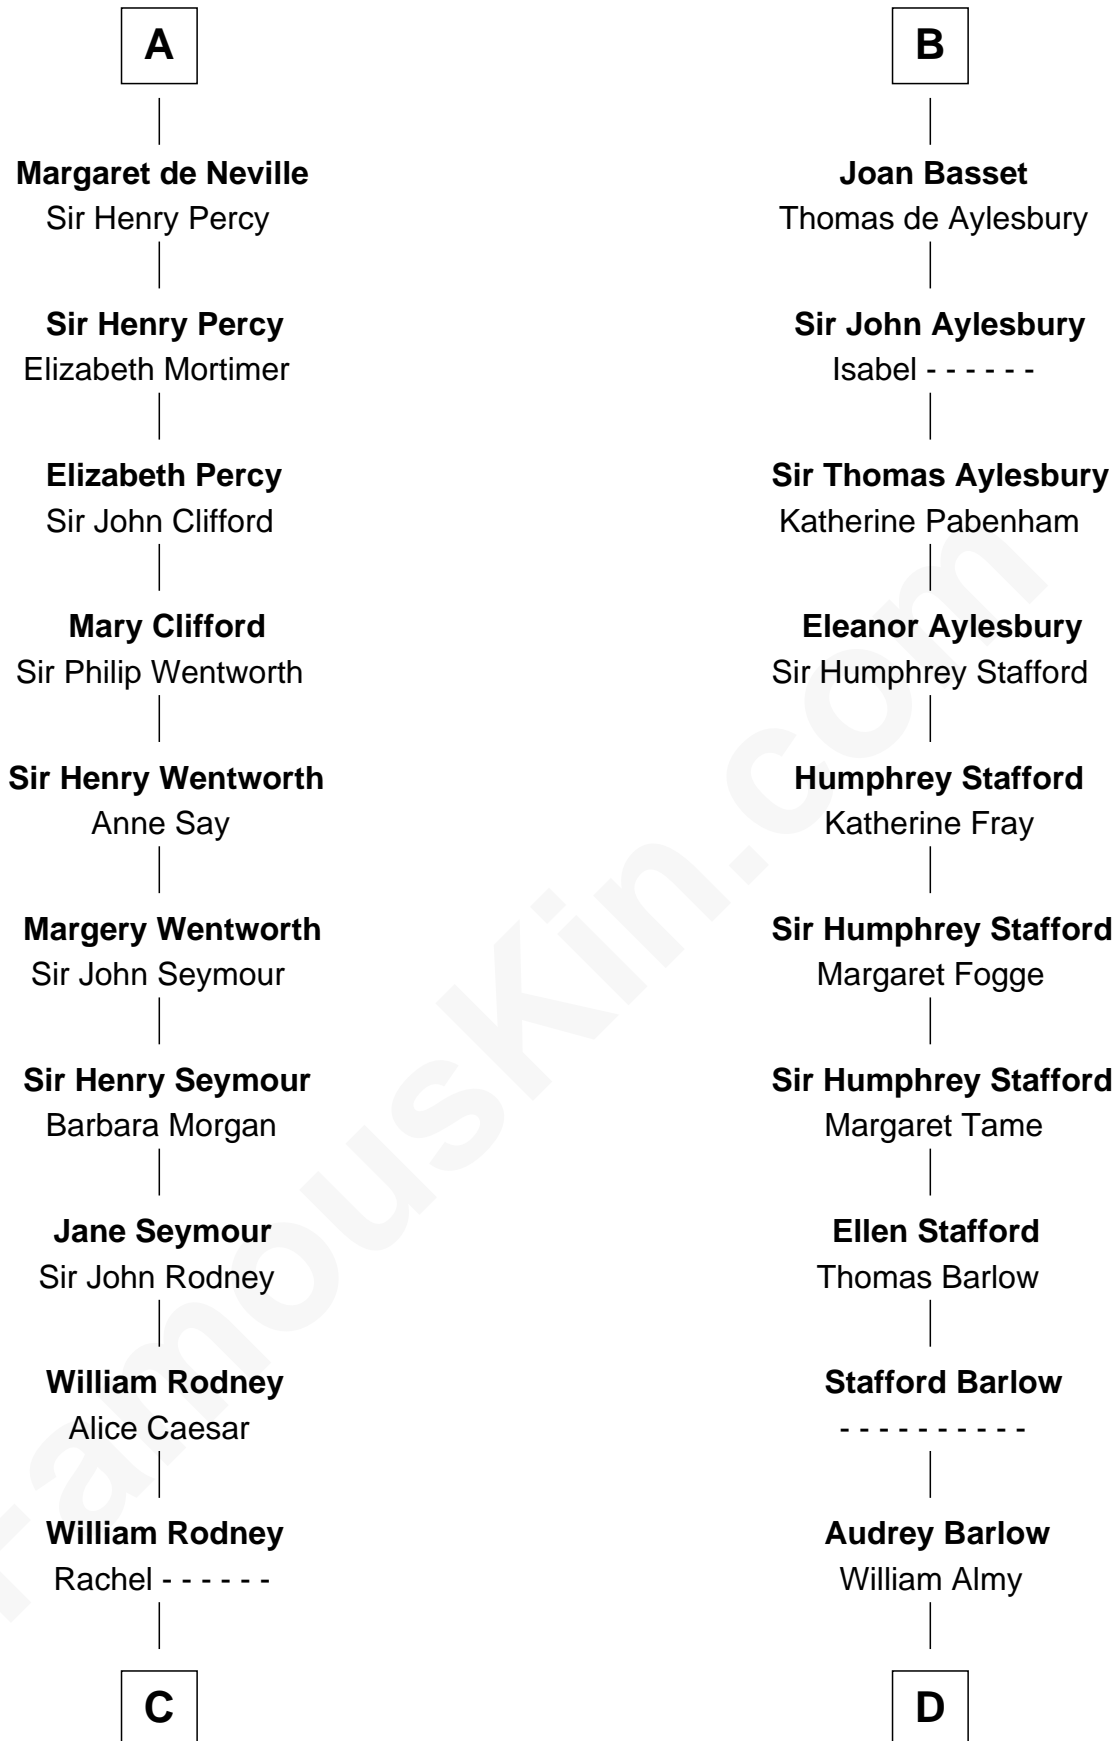

## Relationship Chart of

### Caesar Rodney

*Signer of the Declaration of Independence*

19th cousin 2 times removed of

### Robert Townsend

*Member of the Culper Spy Ring during the American Revolution*

**Saher I de Quincy**

Maud de St. Liz

**C**

**Capt. William Rodney**

Sarah Jones

**Caesar Rodney**

Elizabeth Crawford

**Caesar Rodney**

*Signer of Declaration of Independence*

**D**

**Job Almy**

Mary Unthank

**Audrey Almy**

James Townsend