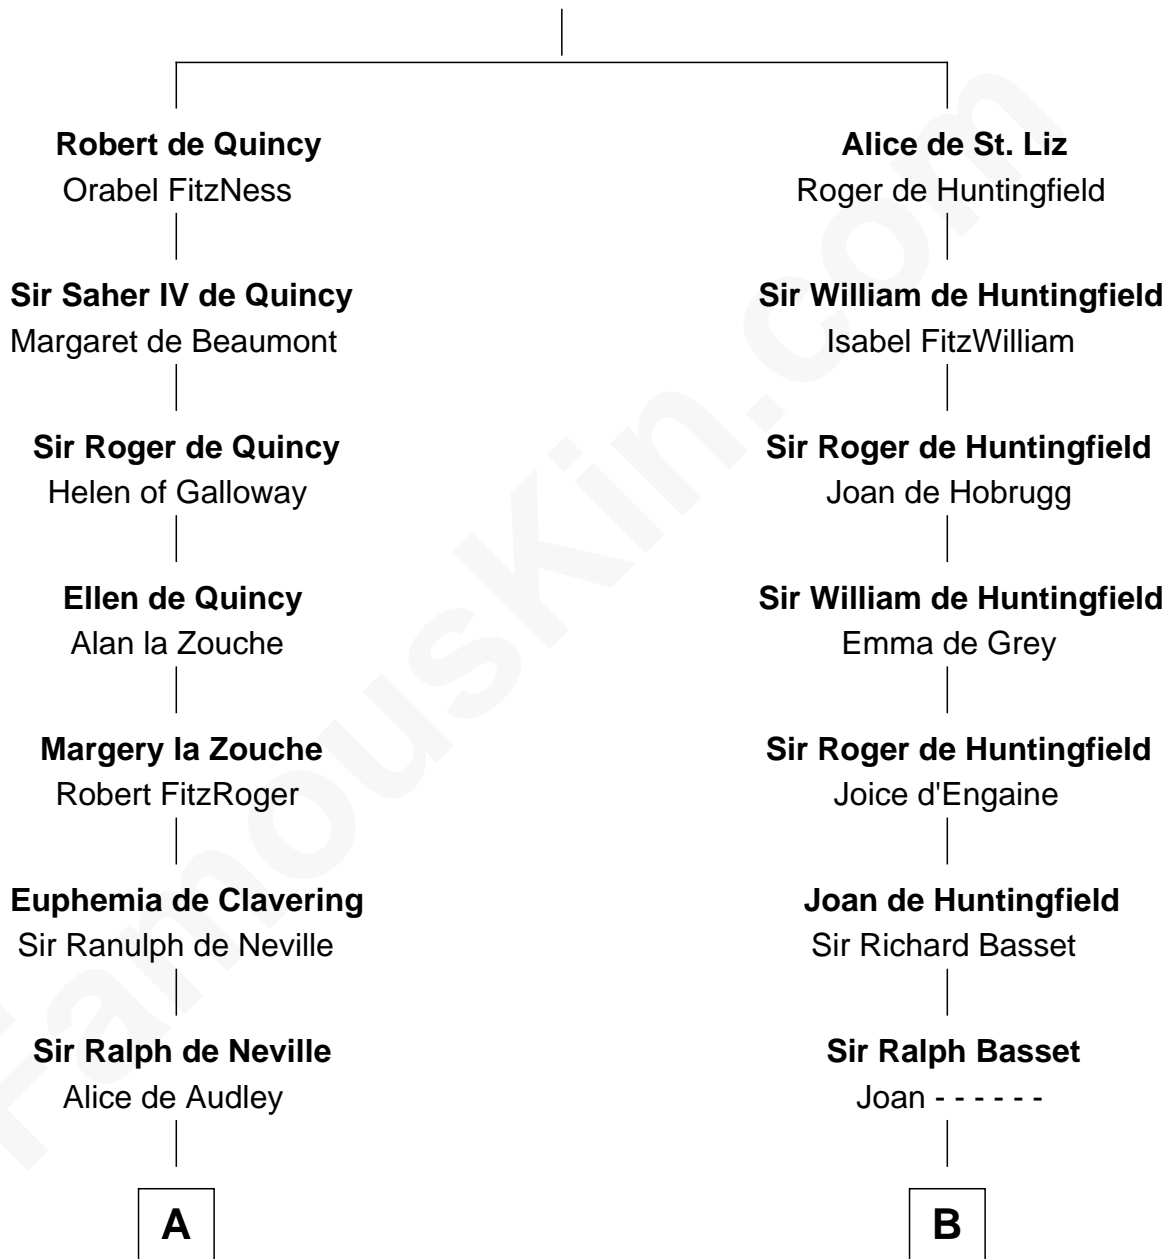

## Relationship Chart of

### Caesar Rodney

*Signer of the Declaration of Independence*

19th cousin 2 times removed of

### Robert Townsend

*Member of the Culper Spy Ring during the American Revolution*

**Saher I de Quincy**

Maud de St. Liz

**C**

**Capt. William Rodney**

Sarah Jones

**Caesar Rodney**