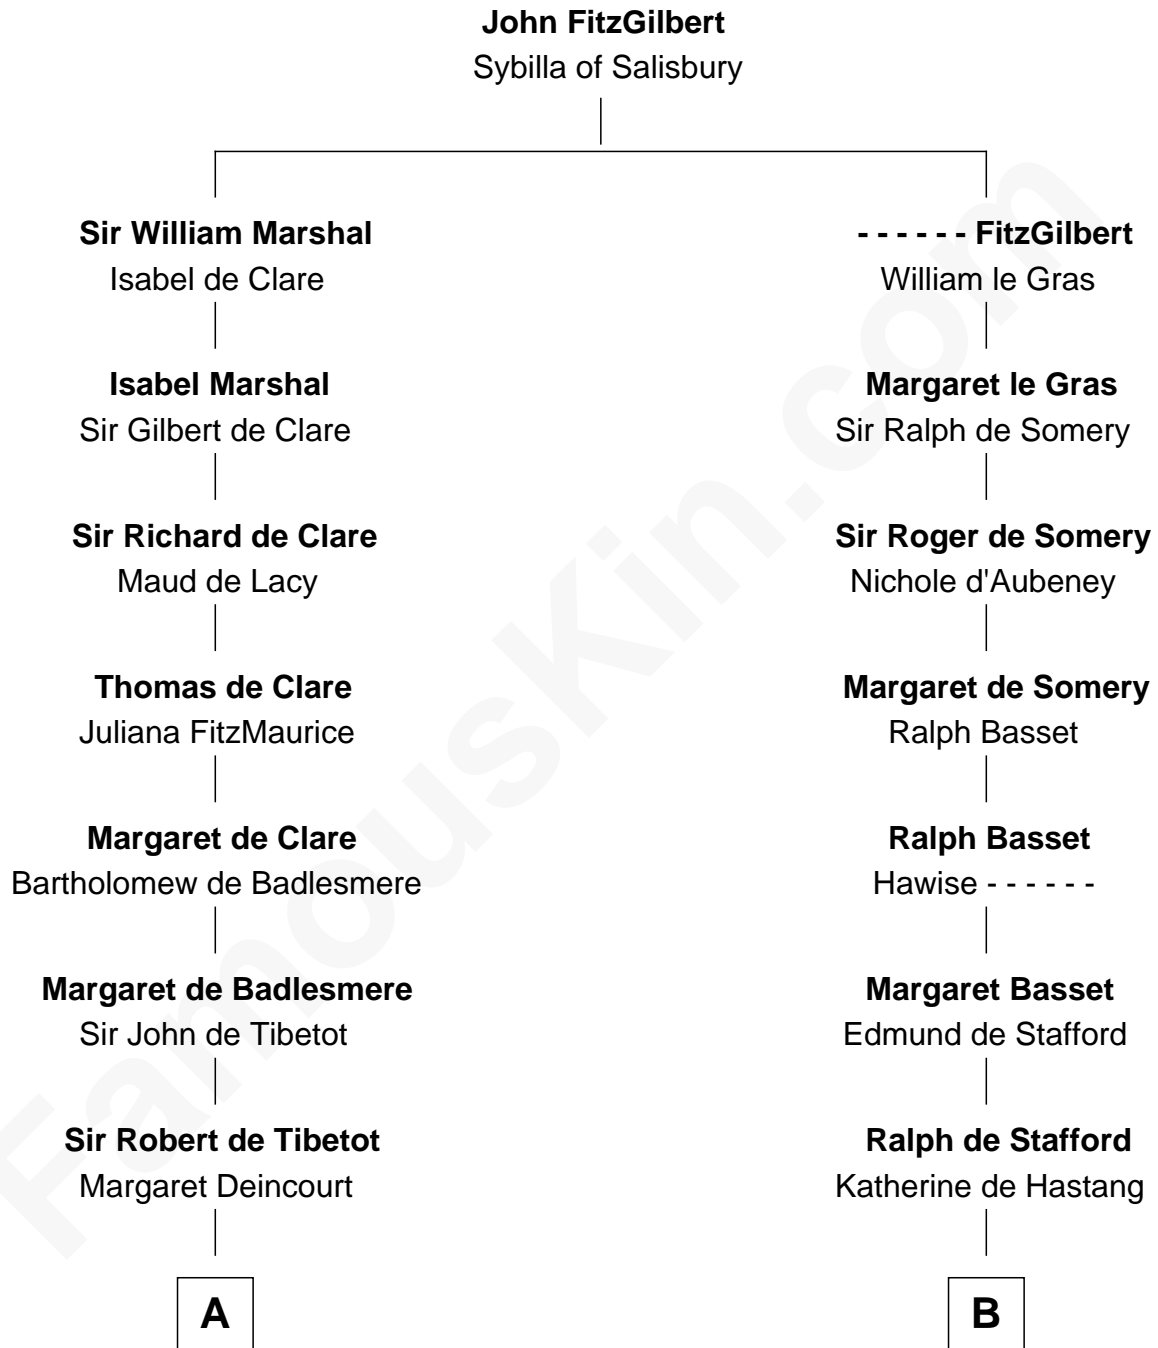

## Relationship Chart of

### Caesar Rodney

*Signer of the Declaration of Independence*

18th cousin 3 times removed of

### Robert Townsend

*Member of the Culper Spy Ring during the American Revolution*

**C**

**Caesar Rodney**  
Elizabeth Crawford

**Caesar Rodney**  
*Signer of Declaration of Independence*

**D**

**Job Almy**  
Mary Unthank