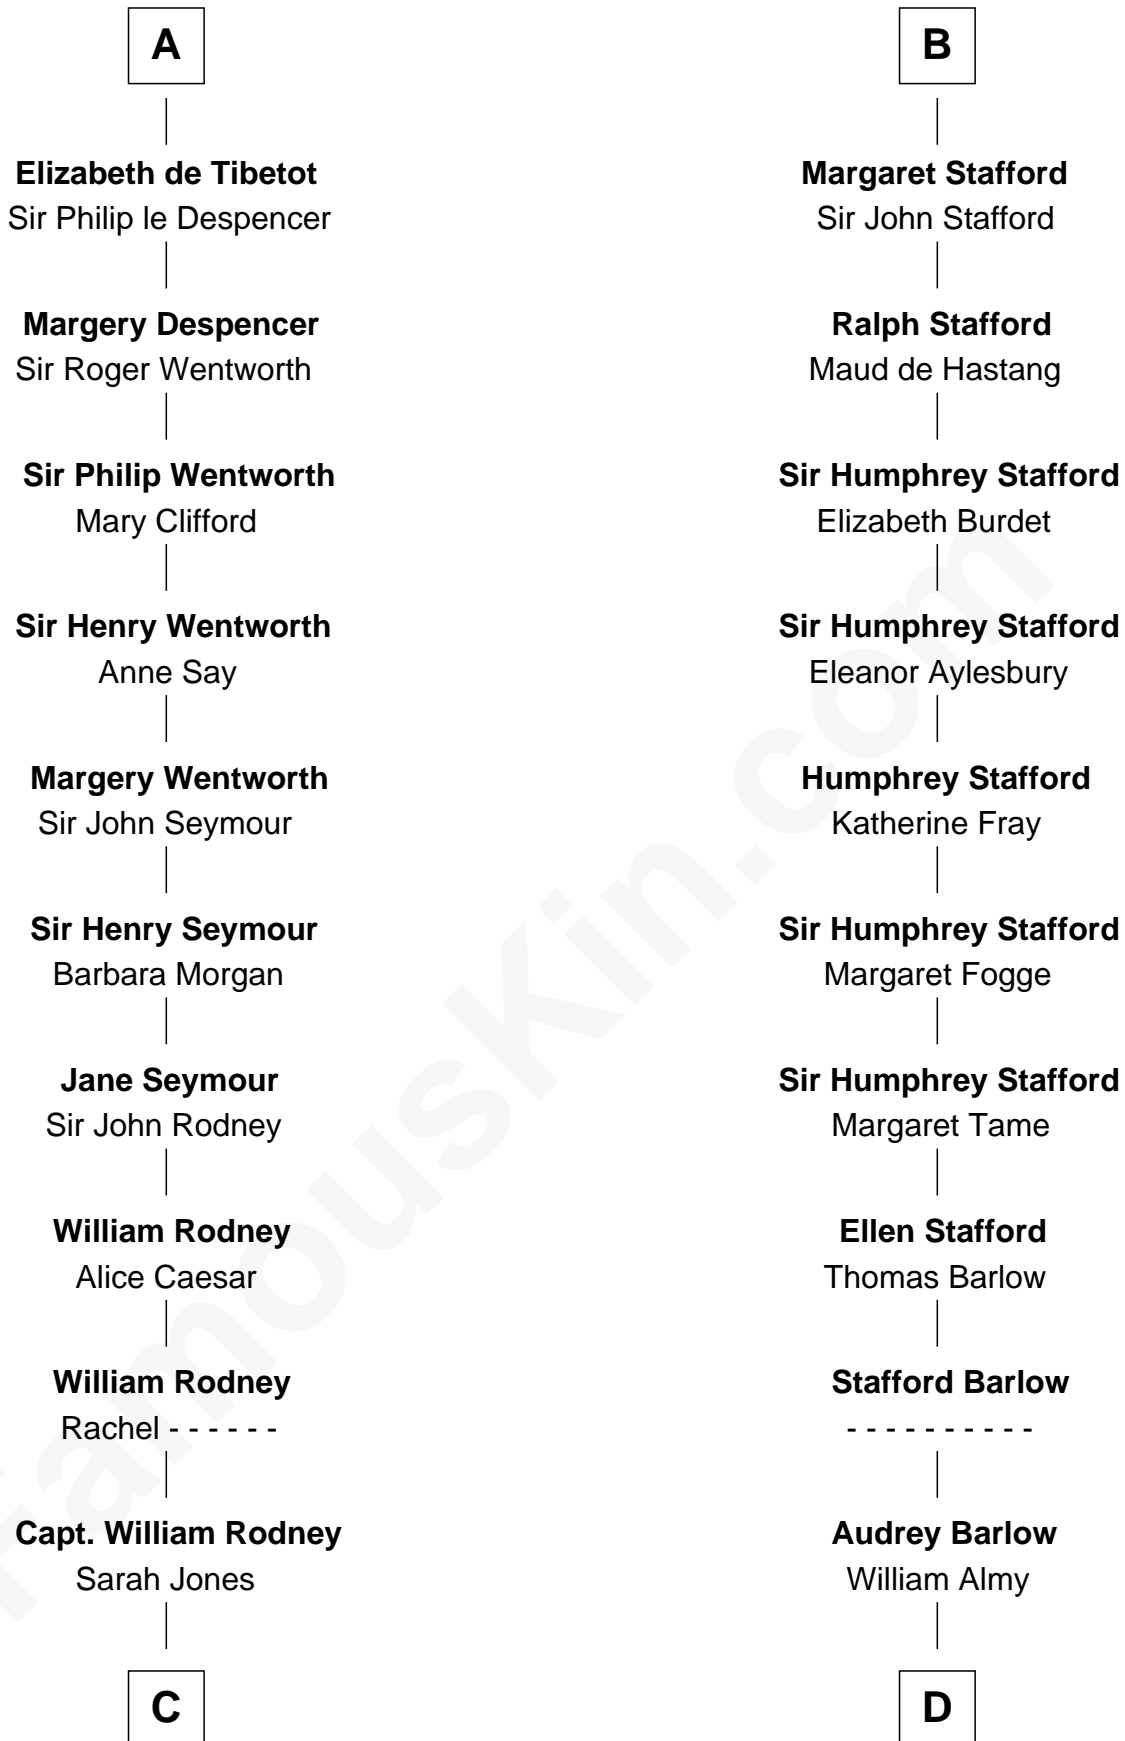

## Relationship Chart of

### Caesar Rodney

*Signer of the Declaration of Independence*

18th cousin 3 times removed of

### Robert Townsend

*Member of the Culper Spy Ring during the American Revolution*

**C**

**Caesar Rodney**  
Elizabeth Crawford

**Caesar Rodney**  
*Signer of Declaration of Independence*

**D**

**Job Almy**  
Mary Unthank