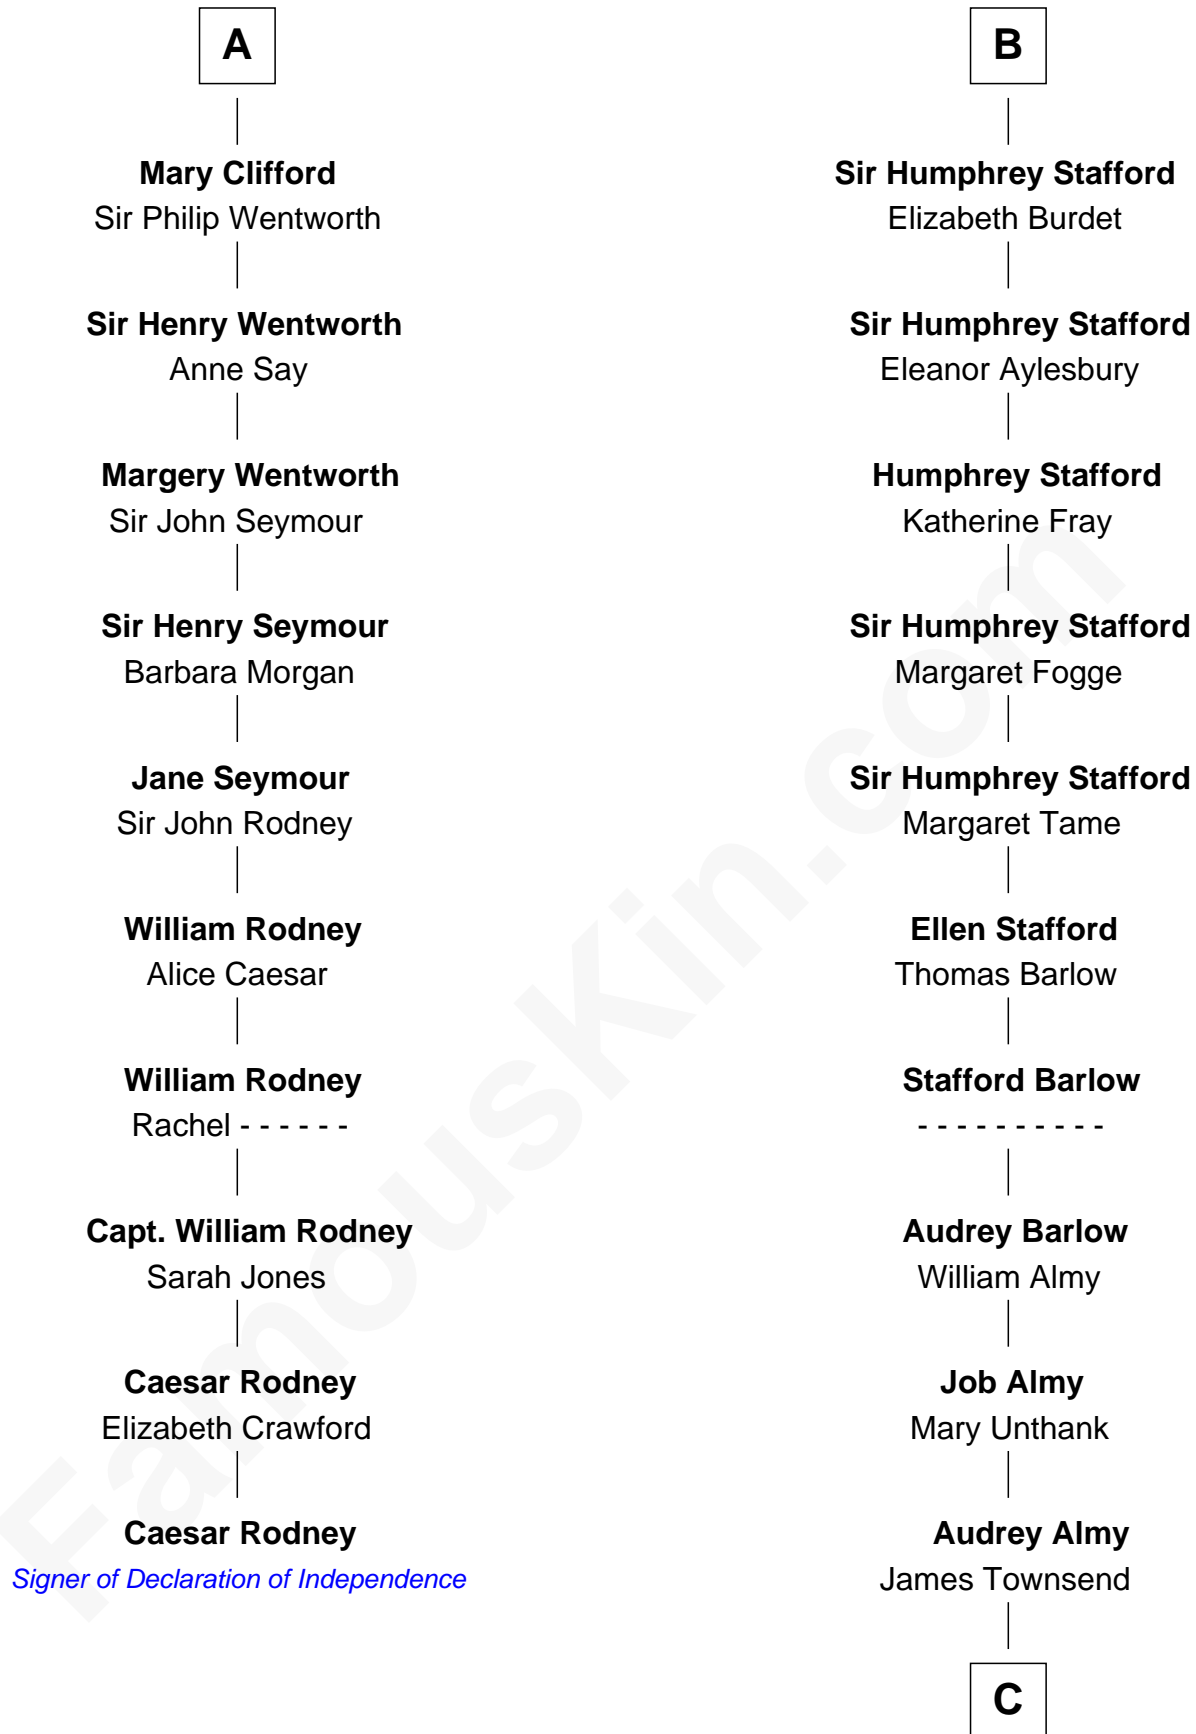

FamousKin.com

Relationship Chart of

Caesar Rodney

Signer of the Declaration of Independence

16th cousin 3 times removed of

Robert Townsend

Member of the Culper Spy Ring during the American Revolution

Sir William Longespee

Ela of Salisbury

C

—
Jacob Townsend

Phoebe Seaman

—
Samuel Townsend

Sarah Stoddard

—
Robert Townsend

Spy known as "Culper Jr."