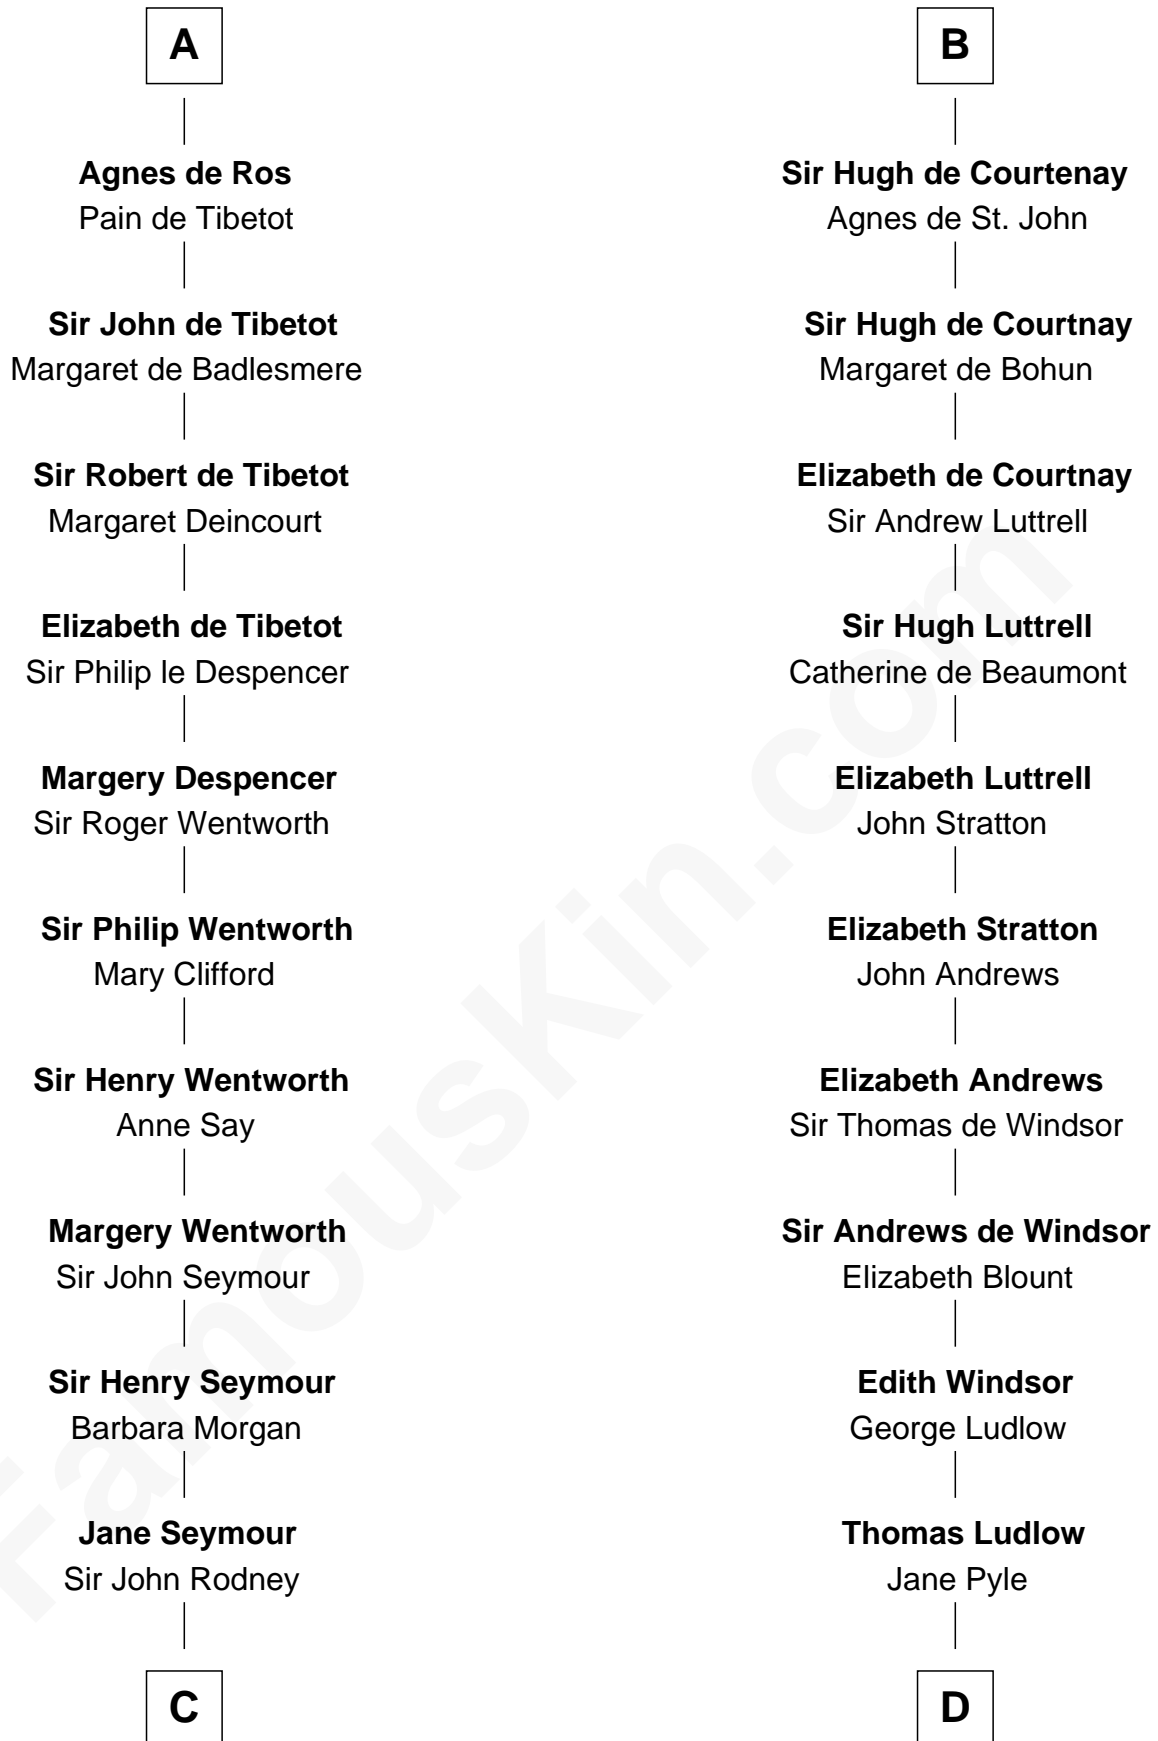

FamousKin.com Relationship Chart of

Caesar Rodney

Signer of the Declaration of Independence

21st cousin of

Caleb Brewster

Member of the Culper Spy Ring during the American Revolution

Norman Ranulf

Simon I de St. Liz
Maud of Northumberland

A

Simon I de St. Liz
Maud of Northumberland

Maud de St. Liz
Saher I de Quincy

Robert de Quincy
Orabel FitzNess

Sir Saher IV de Quincy
Margaret de Beaumont

Hawise de Quincy
Hugh de Vere

Isabel de Vere
Sir John de Courtenay

Sir Hugh de Courtenay
Eleanor le Despencer

B

C

William Rodney

Alice Caesar

William Rodney

Rachel - - - - -

Capt. William Rodney