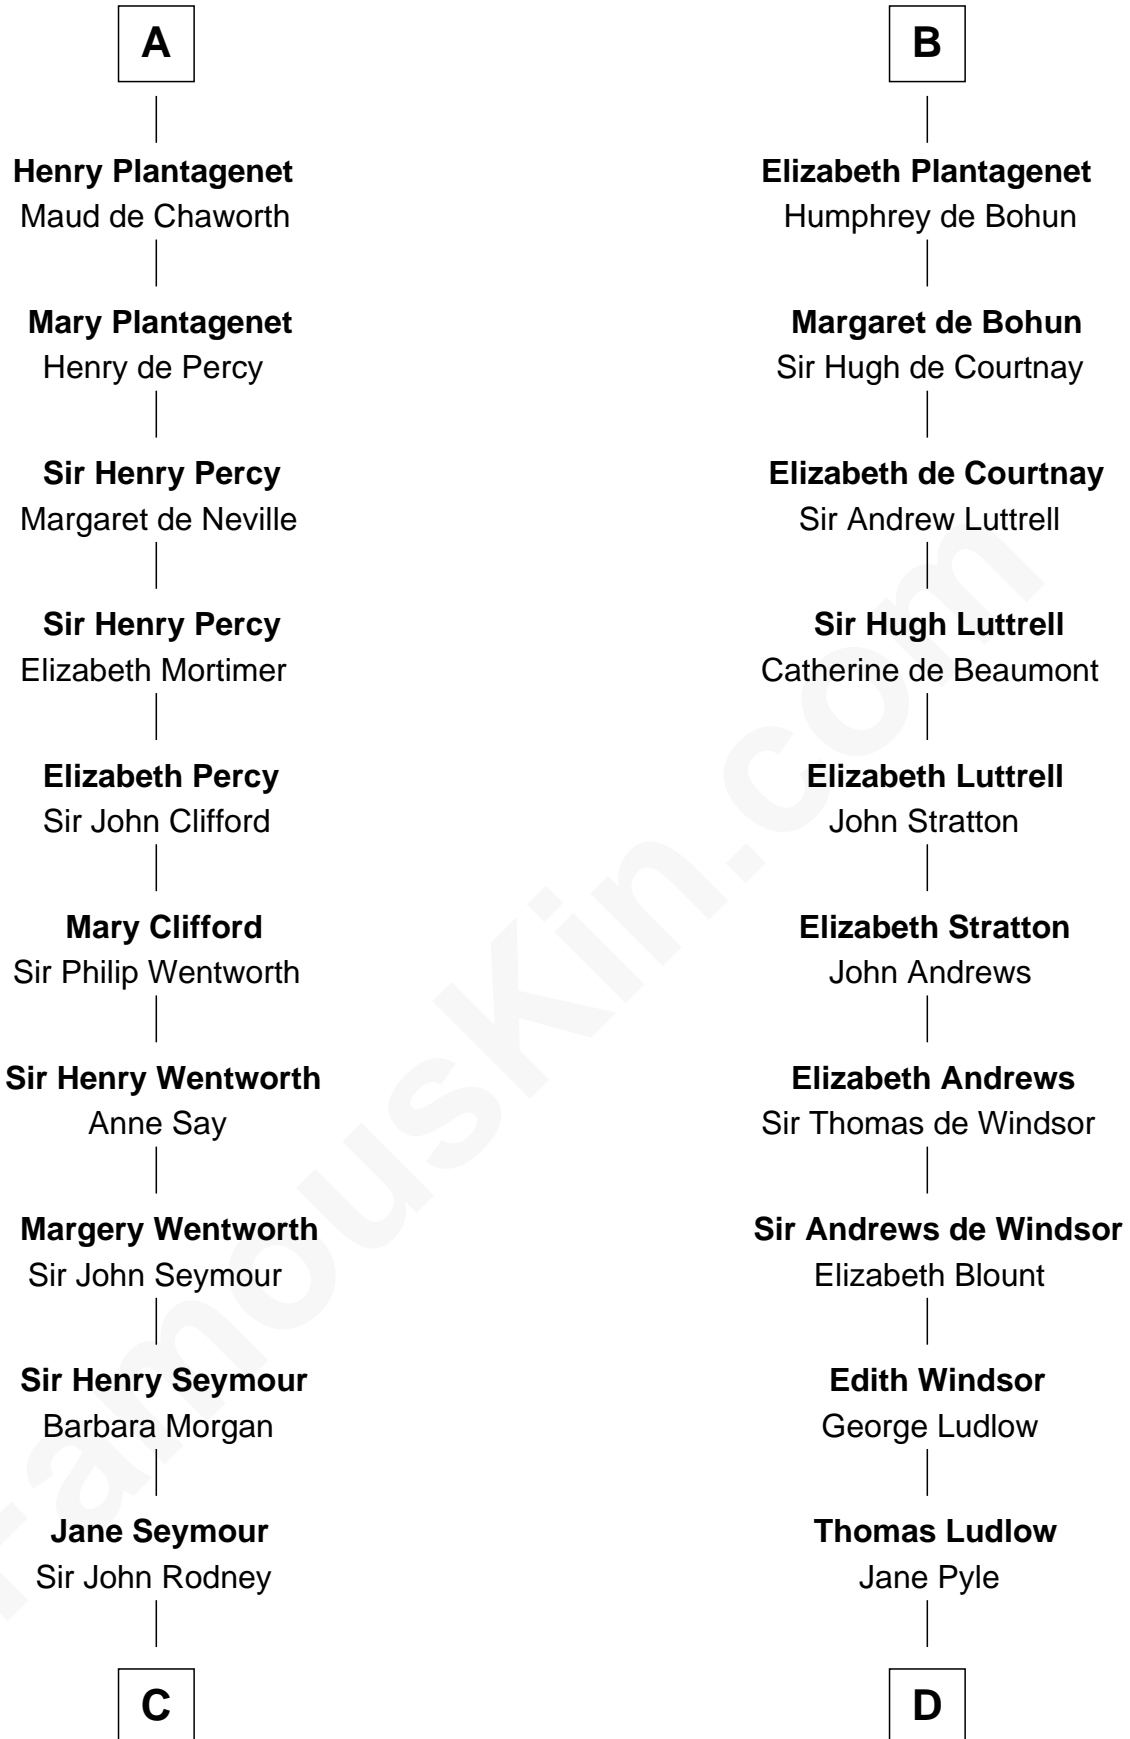

FamousKin.com Relationship Chart of

Caesar Rodney

Signer of the Declaration of Independence

21st cousin of

Caleb Brewster

Member of the Culper Spy Ring during the American Revolution

Robert I of Normandy

Herleve of Falaise

Matilda of Flanders

Henry I, King of England

Maud of Scotland

Maud of England

Geoffrey Plantagenet

Henry II, King of England

Eleanor of Aquitaine

John, King of England

Isabelle of Angoulême

Henry III, King of England

Eleanor of Provence

Edward I, King of England

Eleanor of Castile

B

C

William Rodney

Alice Caesar

William Rodney

Rachel - - - - -

Capt. William Rodney

Sarah Jones

Caesar Rodney

Elizabeth Crawford

Caesar Rodney