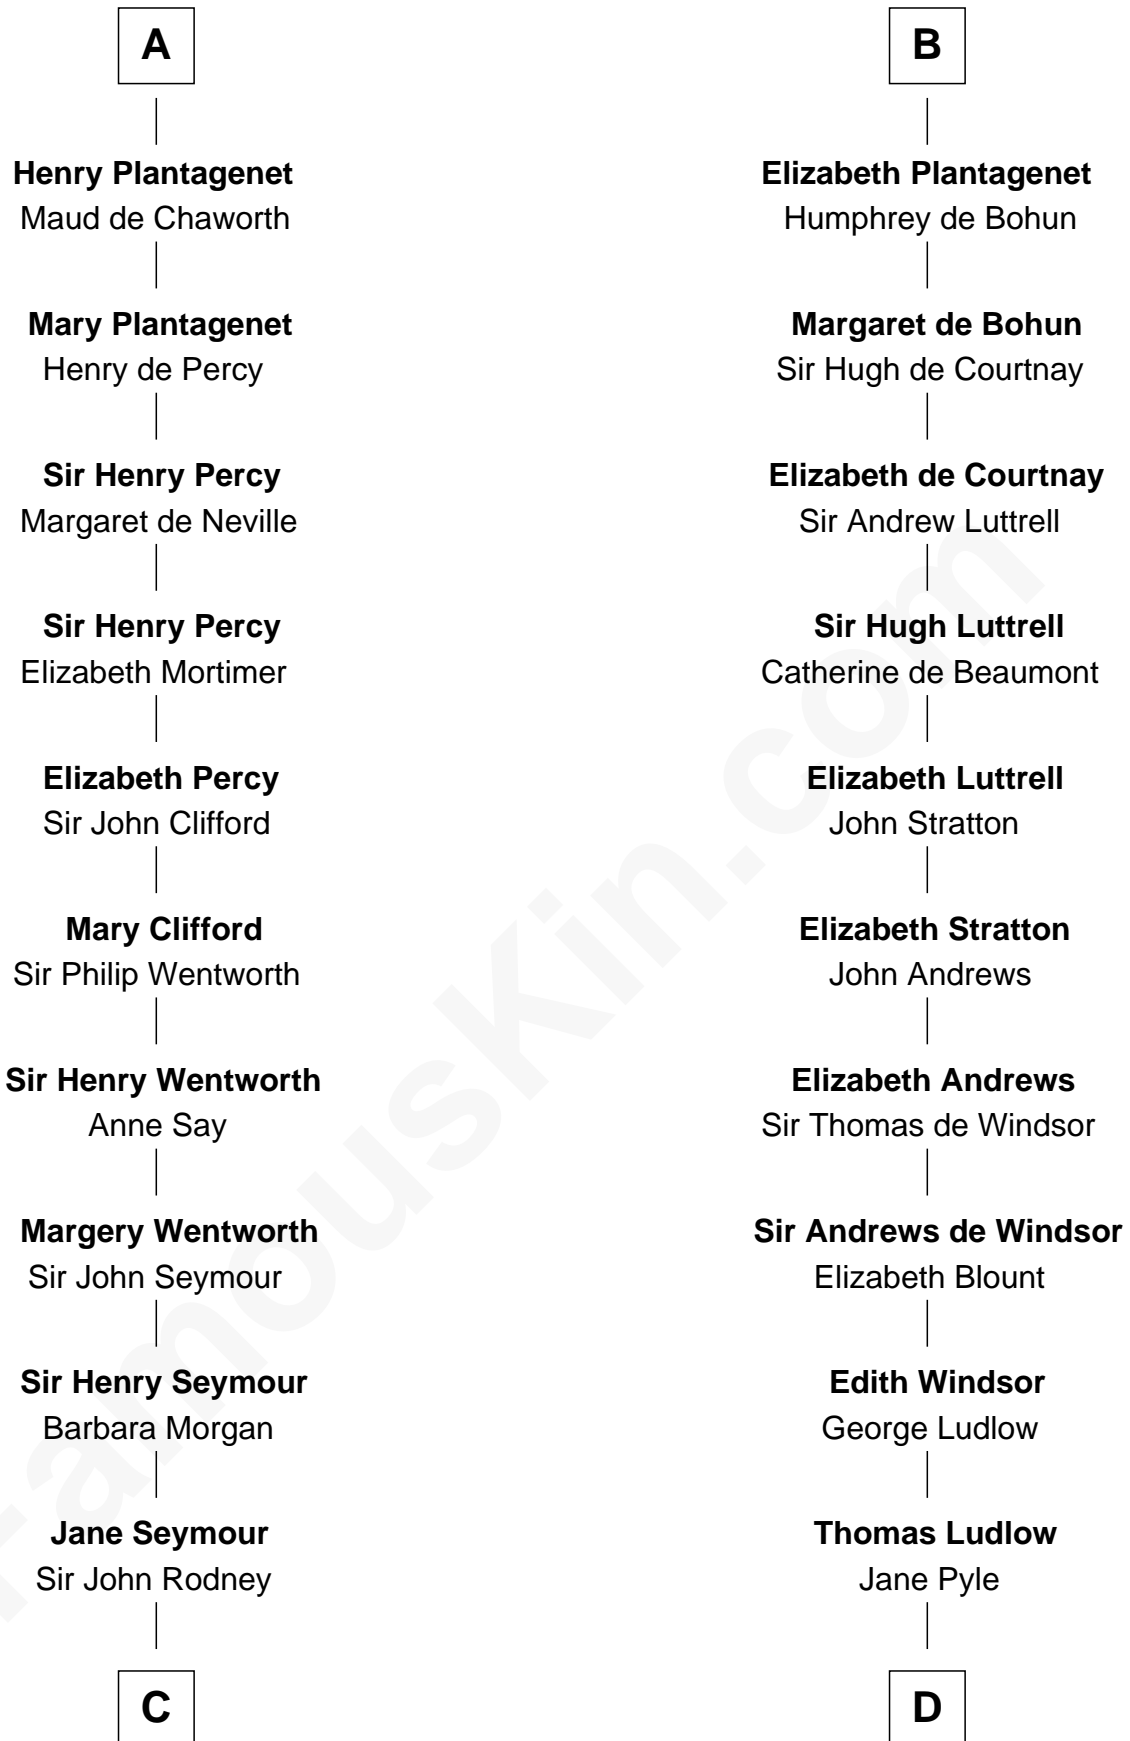

# FamousKin.com Relationship Chart of

**Caesar Rodney**

*Signer of the Declaration of Independence*

21st cousin of

**Caleb Brewster**

*Member of the Culper Spy Ring during the American Revolution*

**Baudoin V of Flanders**

Adela of France

**Matilda of Flanders**  
William I, King of England

**Henry I, King of England**  
Maud of Scotland

**Maud of England**  
Geoffrey Plantagenet

**Henry II, King of England**  
Eleanor of Aquitaine

**Henry I, King of England**  
Maud of Scotland

**Maud of England**  
Geoffrey Plantagenet

**Henry II, King of England**  
Eleanor of Aquitaine

**John, King of England**  
Isabelle of Angoulême

**Henry III, King of England**  
Eleanor of Provence

**Edward I, King of England**  
Eleanor of Castile

**B**

**C**

**William Rodney**

Alice Caesar

**William Rodney**

Rachel - - - - -

**Capt. William Rodney**