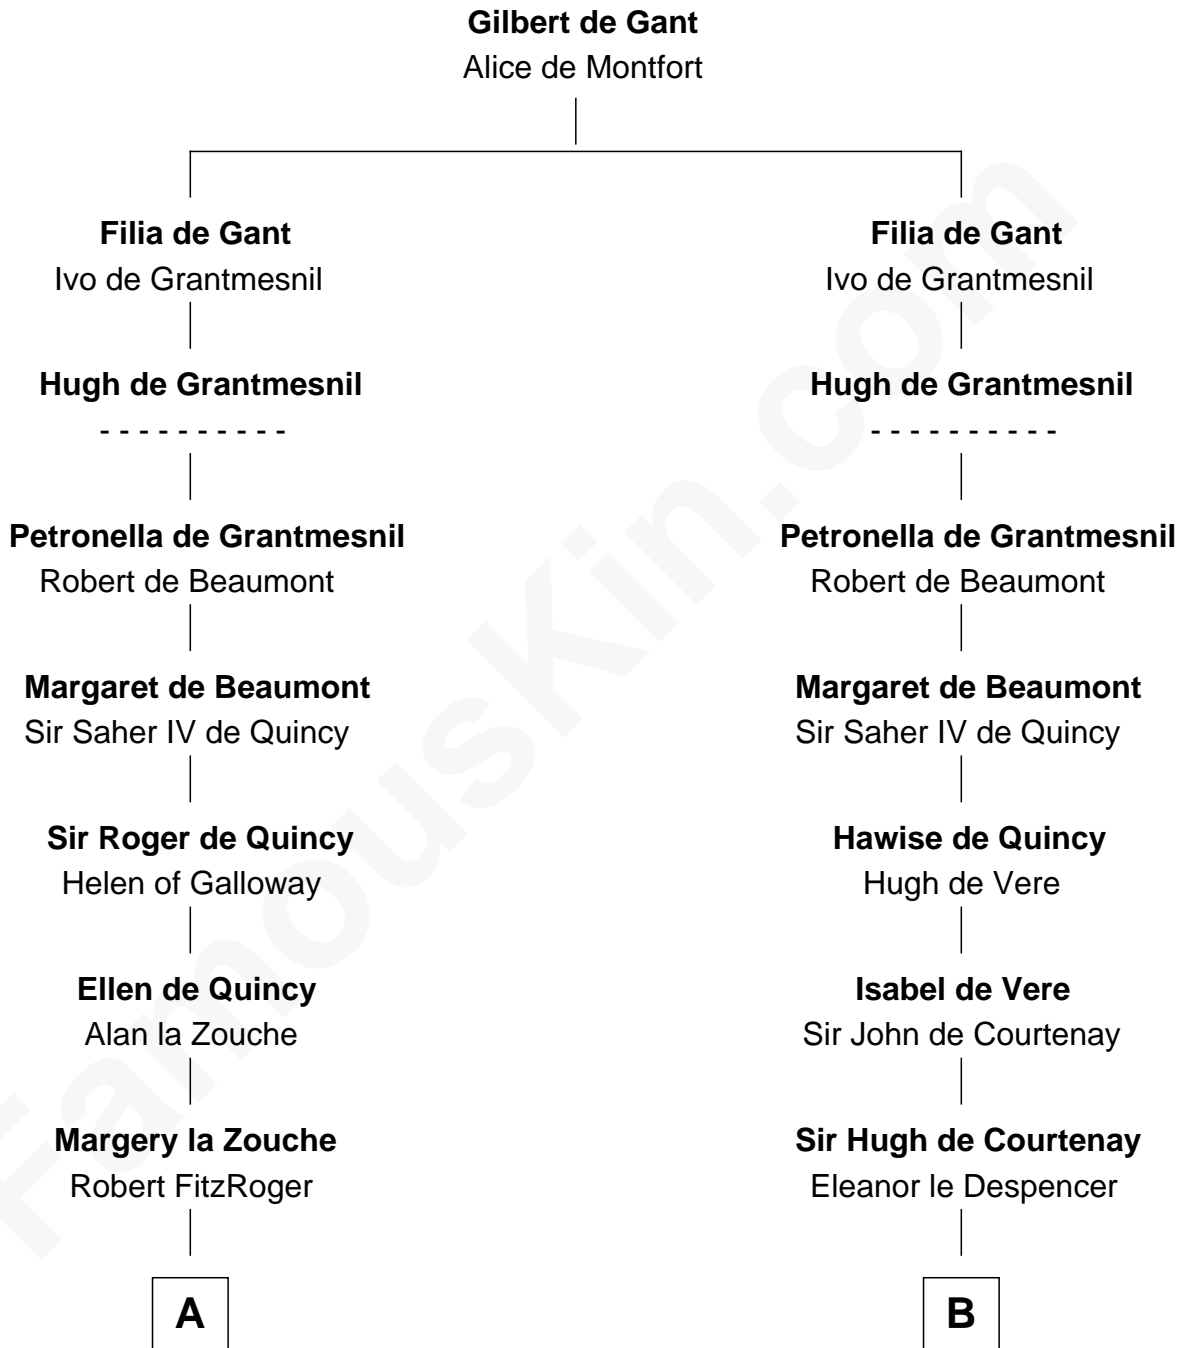

FamousKin.com

Relationship Chart of

Caesar Rodney

Signer of the Declaration of Independence

21st cousin of

Caleb Brewster

Member of the Culper Spy Ring during the American Revolution

C

William Rodney

Alice Caesar

William Rodney

Rachel - - - - -

Capt. William Rodney

Sarah Jones

Caesar Rodney

Elizabeth Crawford