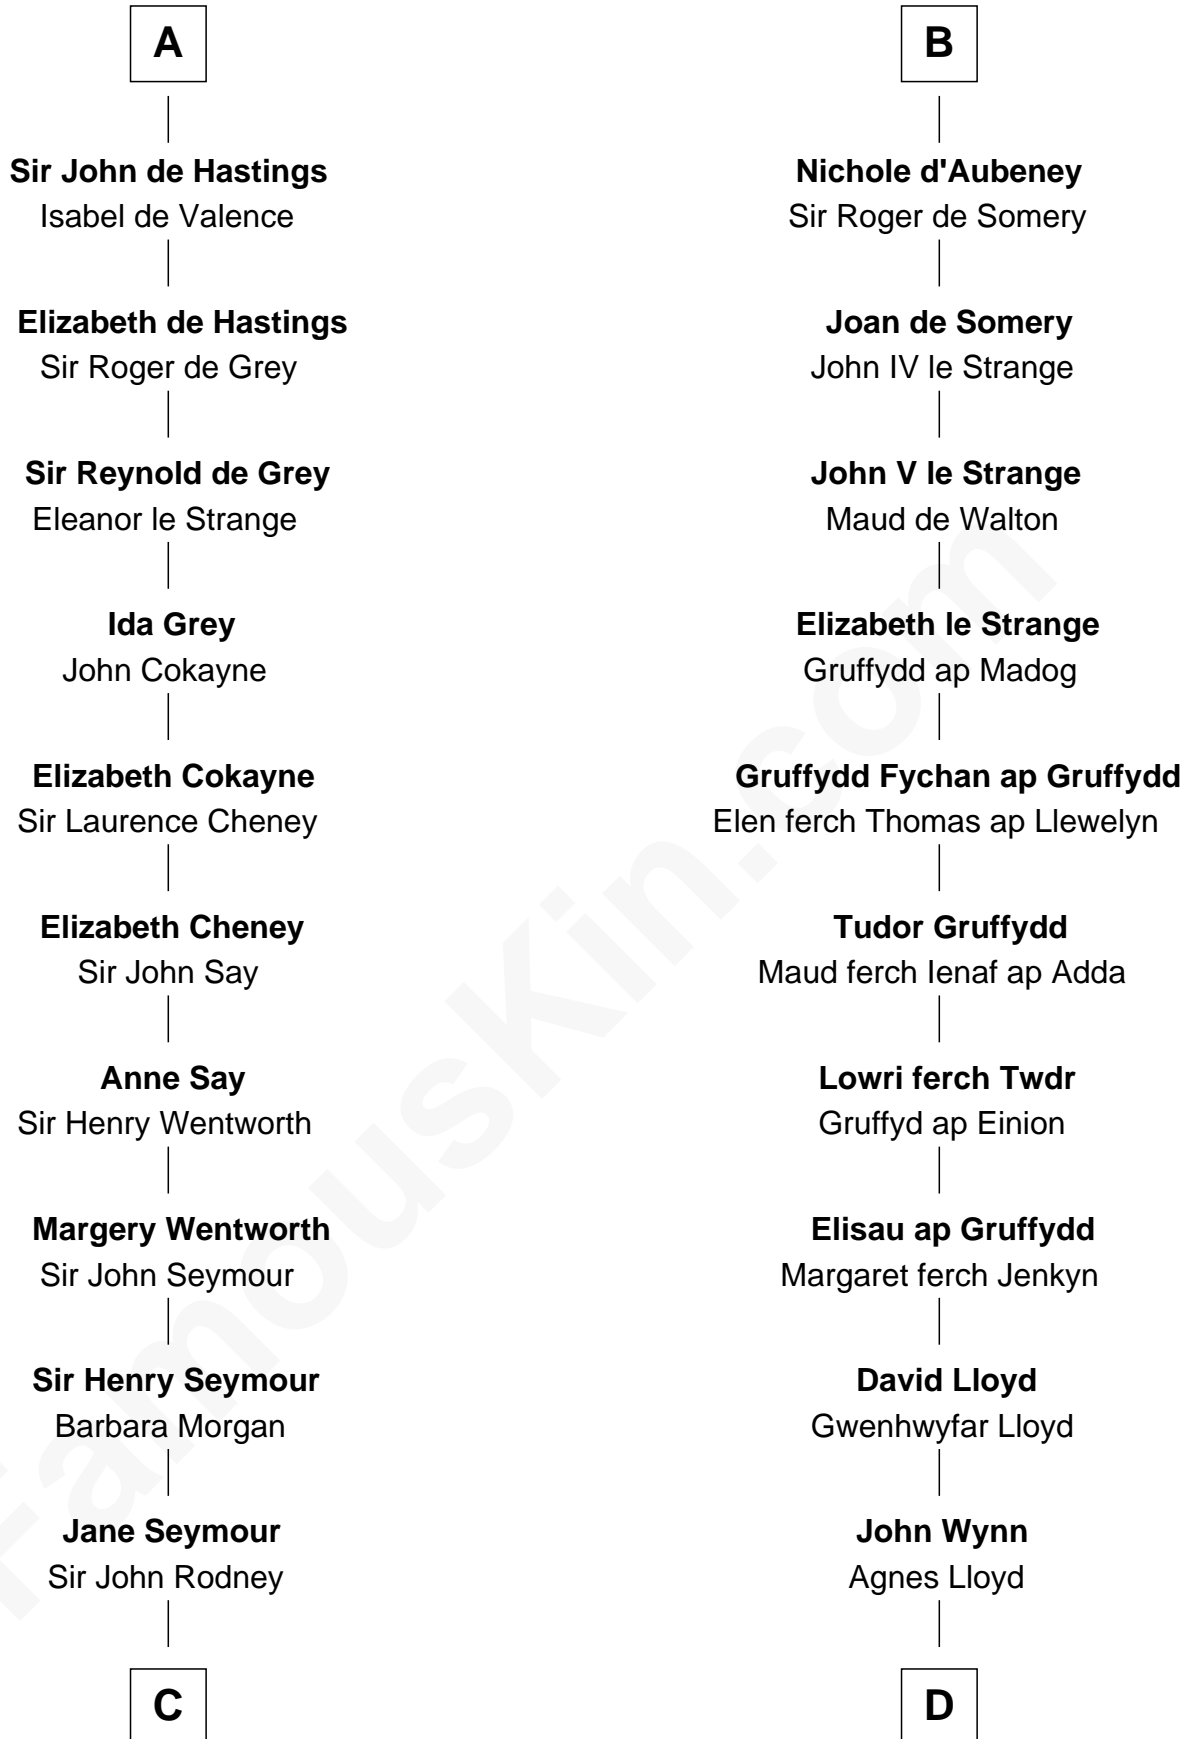

FamousKin.com

Relationship Chart of Caesar Rodney

Signer of the Declaration of Independence

20th cousin 1 time removed of

Elihu Yale

Benefactor and Namesake of Yale College

C

William Rodney

Alice Caesar

William Rodney

Rachel - - - - -

Capt. William Rodney

Sarah Jones

Caesar Rodney

Elizabeth Crawford

Caesar Rodney