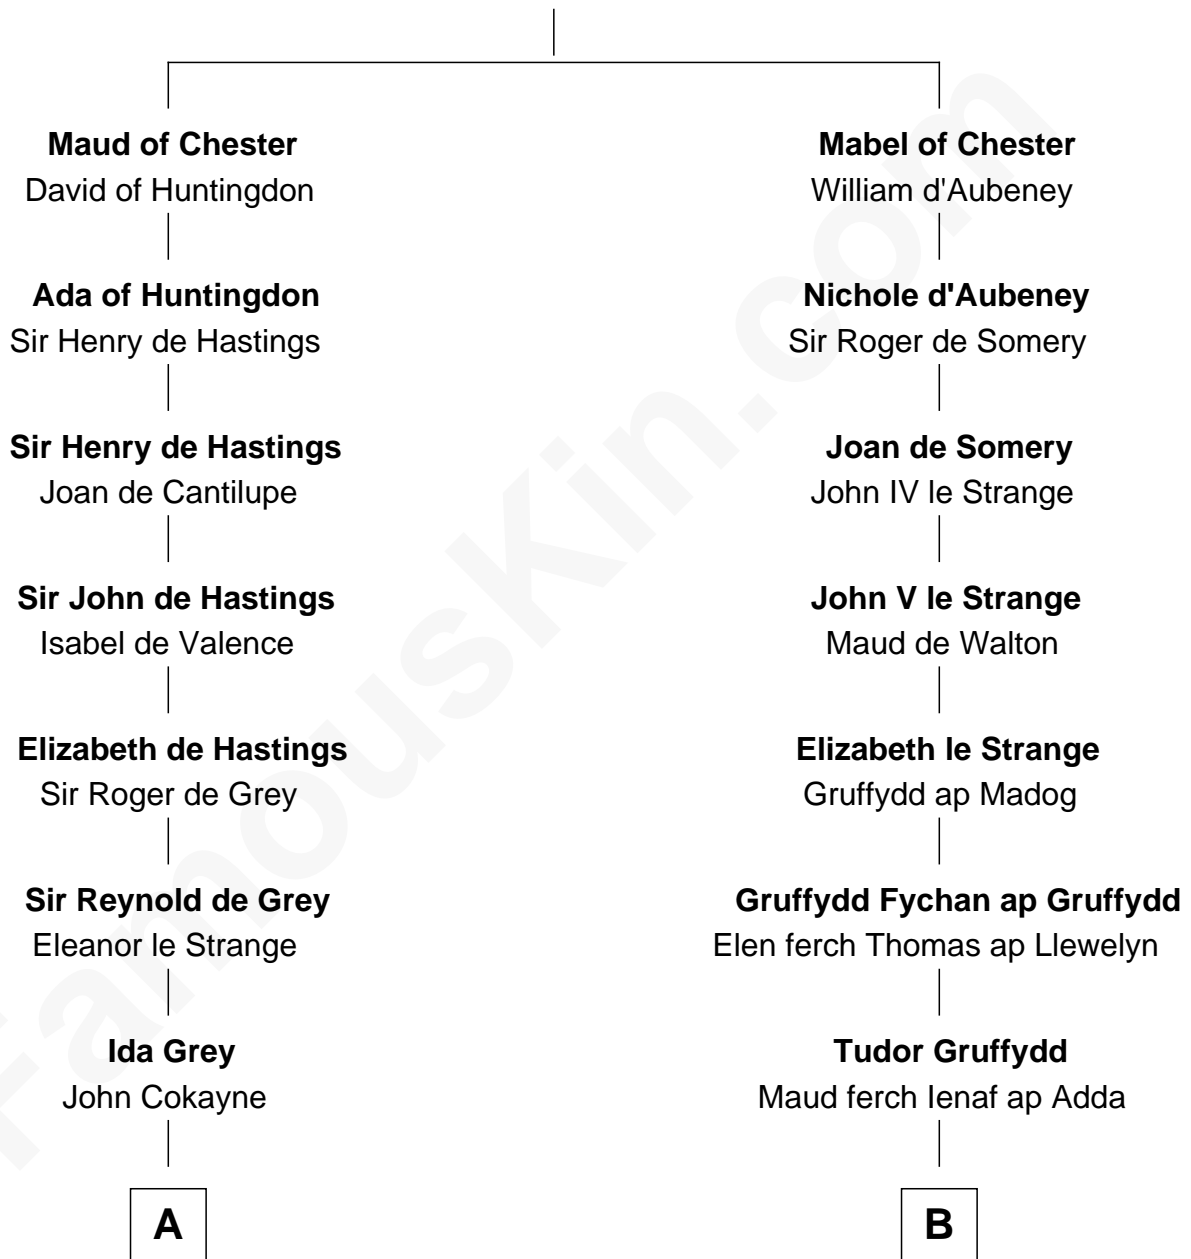

## Relationship Chart of Caesar Rodney

*Signer of the Declaration of Independence*

14th cousin 3 times removed of

**Elihu Yale**

*Benefactor and Namesake of Yale College*

**Bertrade de Montfort**

Hugh de Kevelioc

**A**

**Elizabeth Cokayne**  
Sir Laurence Cheney

**Elizabeth Cheney**  
Sir John Say

**Anne Say**  
Sir Henry Wentworth

**Margery Wentworth**  
Sir John Seymour

**Sir Henry Seymour**  
Barbara Morgan

**Jane Seymour**  
Sir John Rodney

**William Rodney**  
Alice Caesar

**William Rodney**  
Rachel - - - - -

**Capt. William Rodney**  
Sarah Jones

**Caesar Rodney**  
Elizabeth Crawford

**Caesar Rodney**  
*Signer of Declaration of Independence*