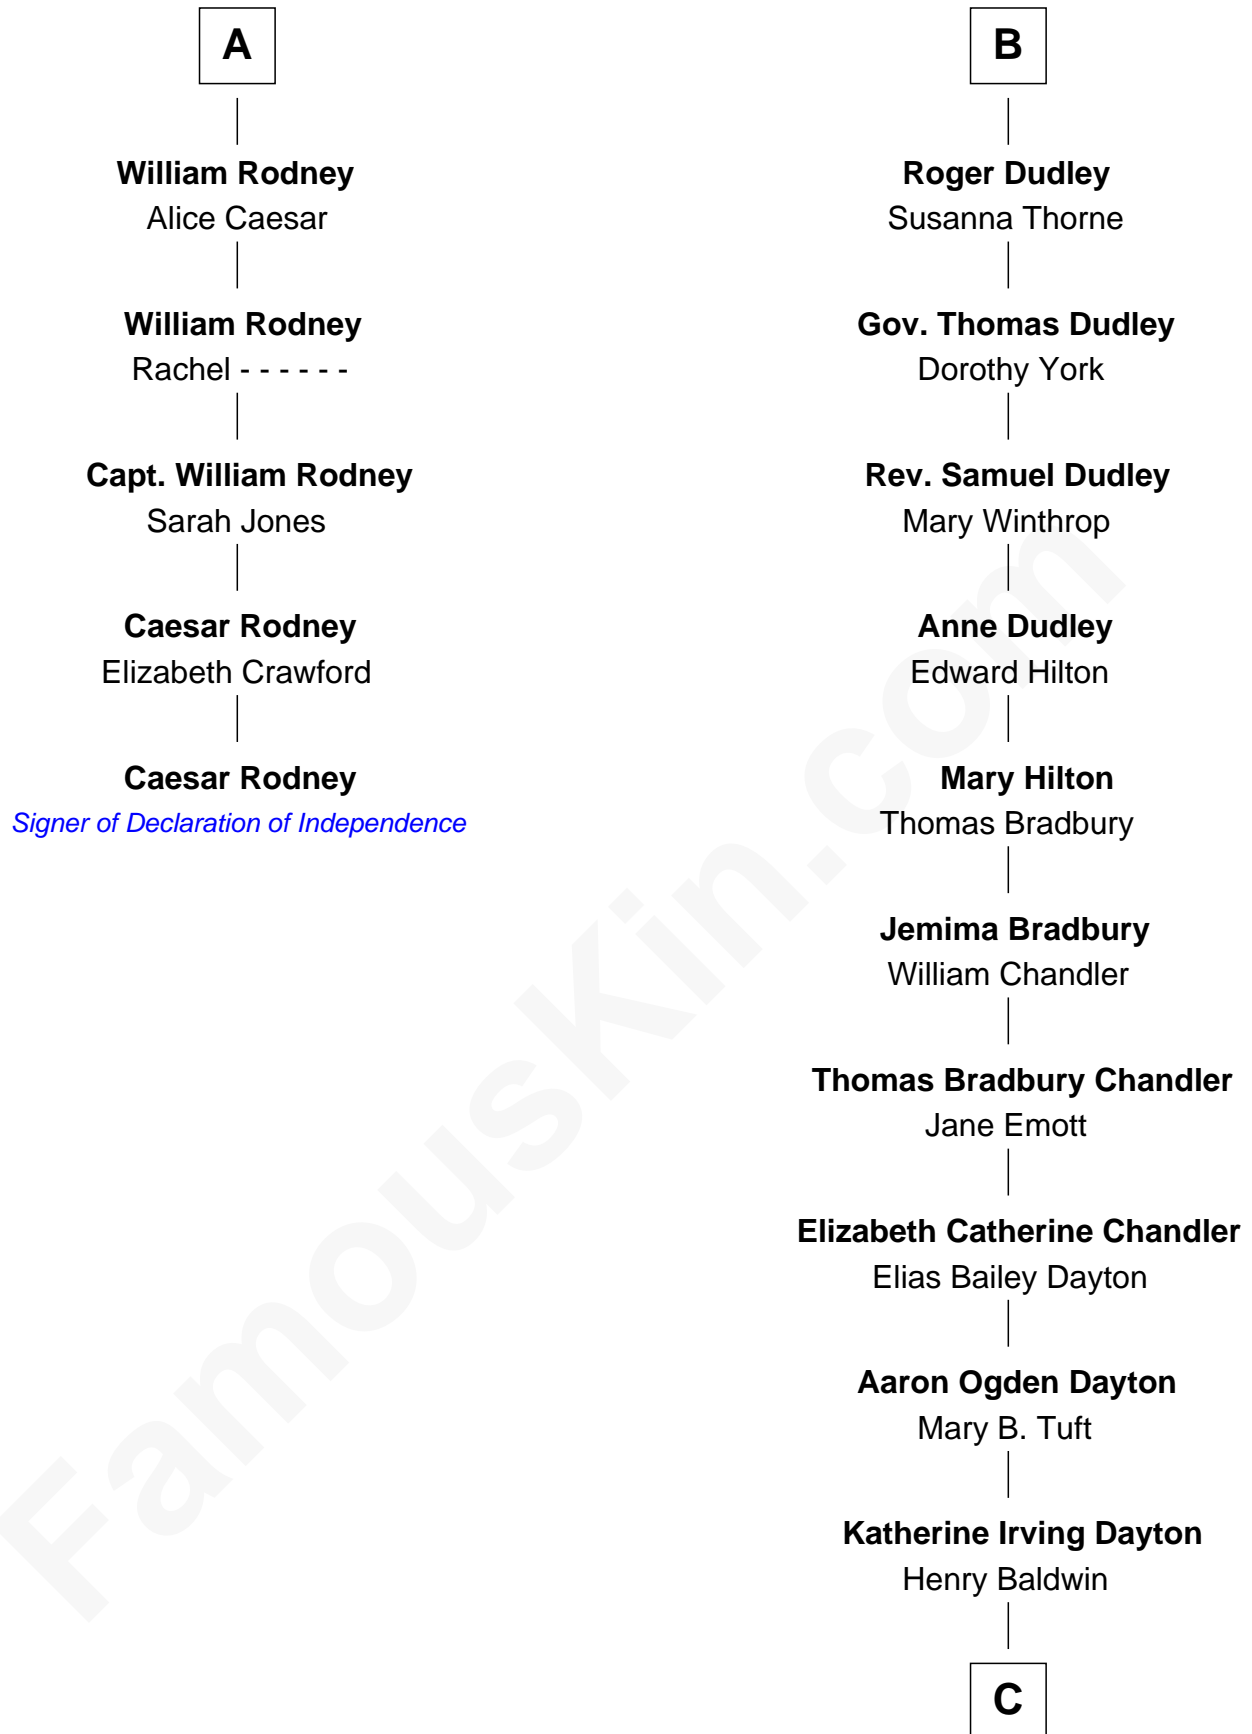

FamousKin.com

Relationship Chart of Caesar Rodney

Signer of the Declaration of Independence

11th cousin 9 times removed of

Christopher Reeve
Movie Actor

C

Margaretta Willis Baldwin

Augustus Henry Reeve