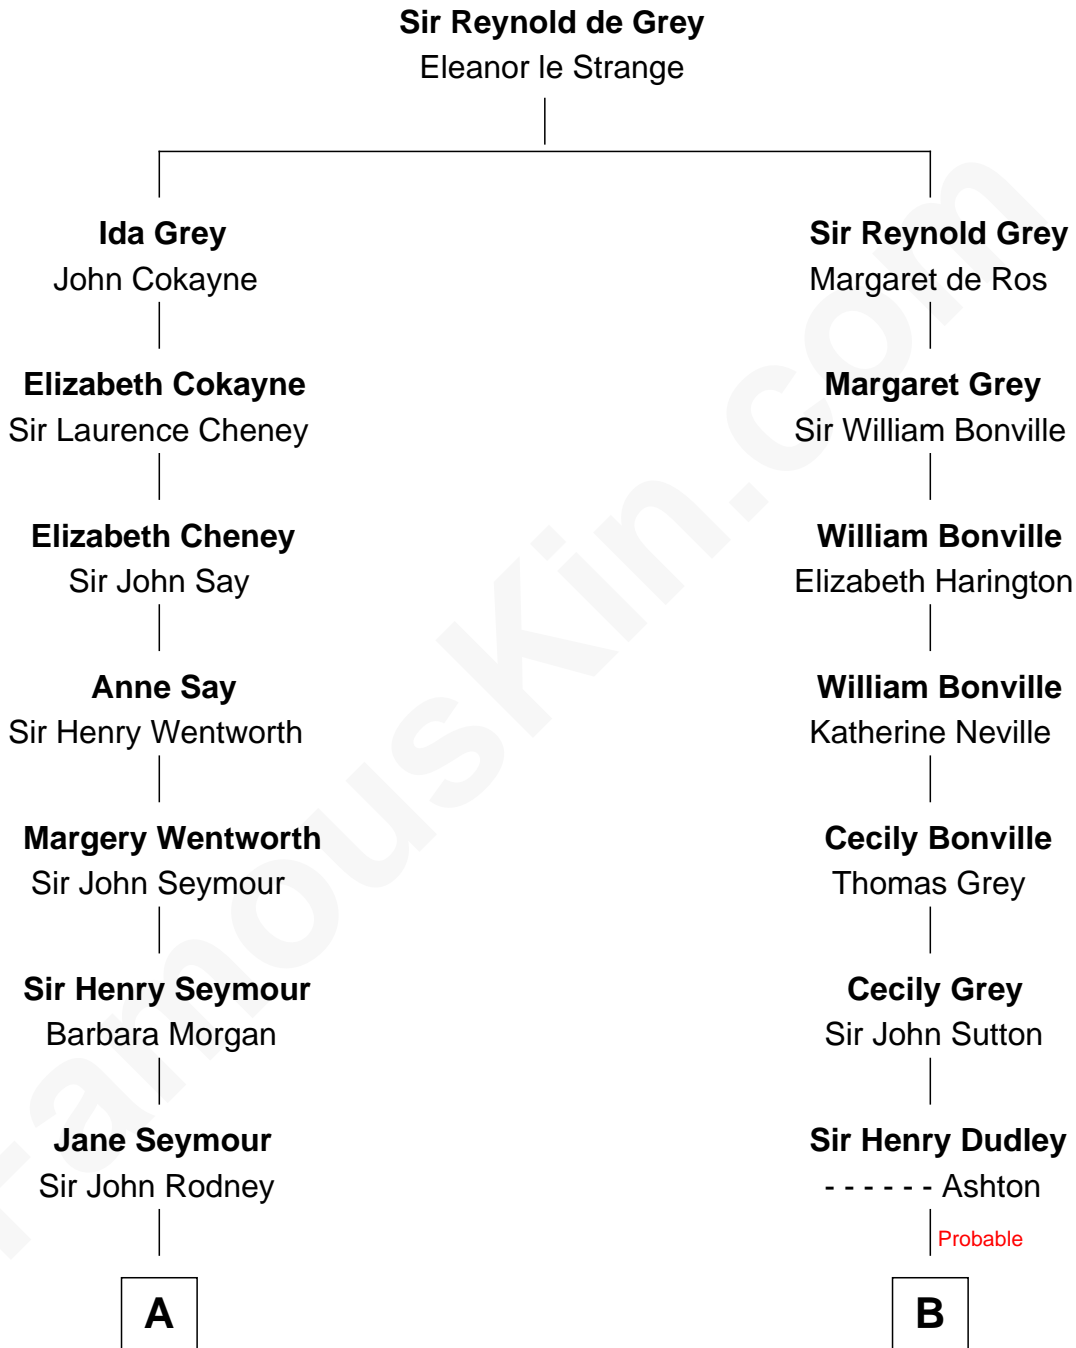

FamousKin.com

Relationship Chart of Caesar Rodney

Signer of the Declaration of Independence

11th cousin 9 times removed of

Christopher Reeve
Movie Actor

C

Margaretta Willis Baldwin

Augustus Henry Reeve