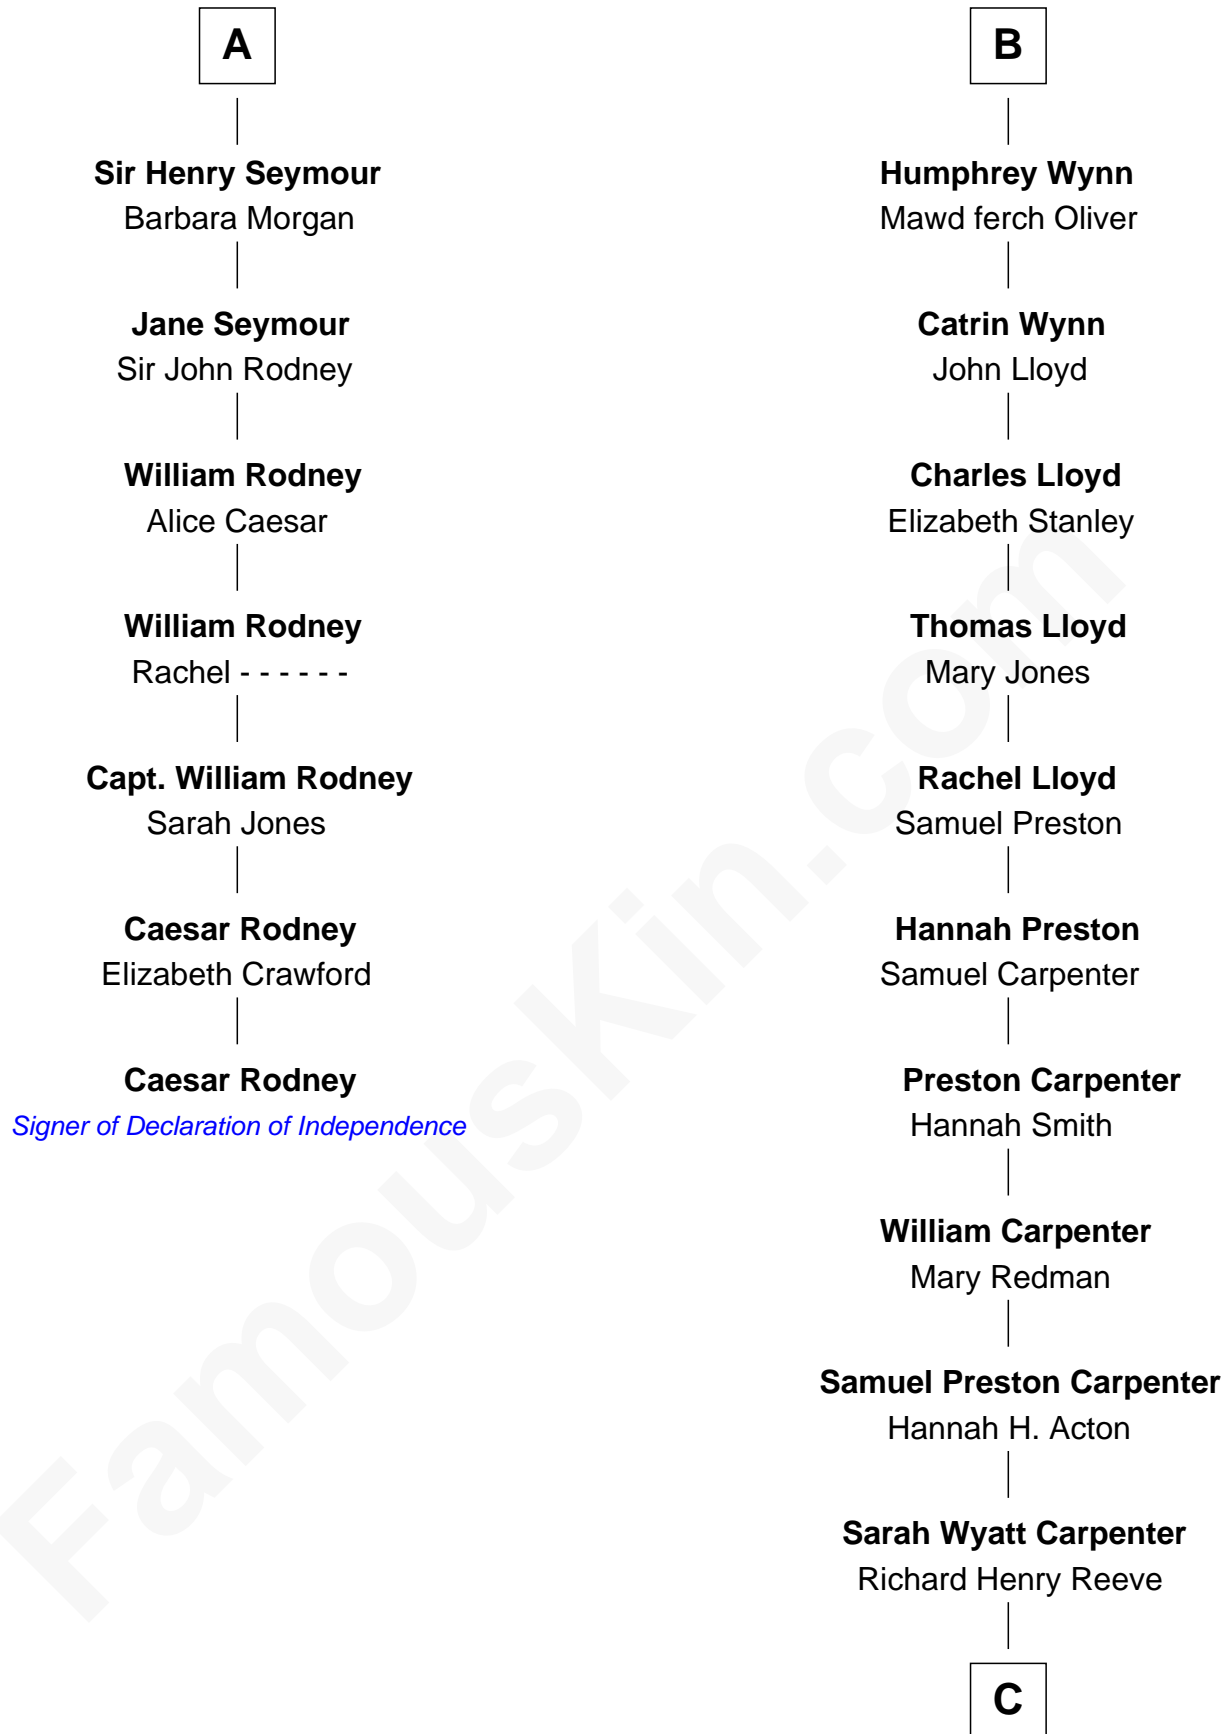

## Relationship Chart of

### Caesar Rodney

*Signer of the Declaration of Independence*

13th cousin 7 times removed of

**Christopher Reeve**  
*Movie Actor*

**Edward III, King of England**  
Philippa of Hainault

**C**

**Augustus Henry Reeve**  
Margaretta Willis Baldwin