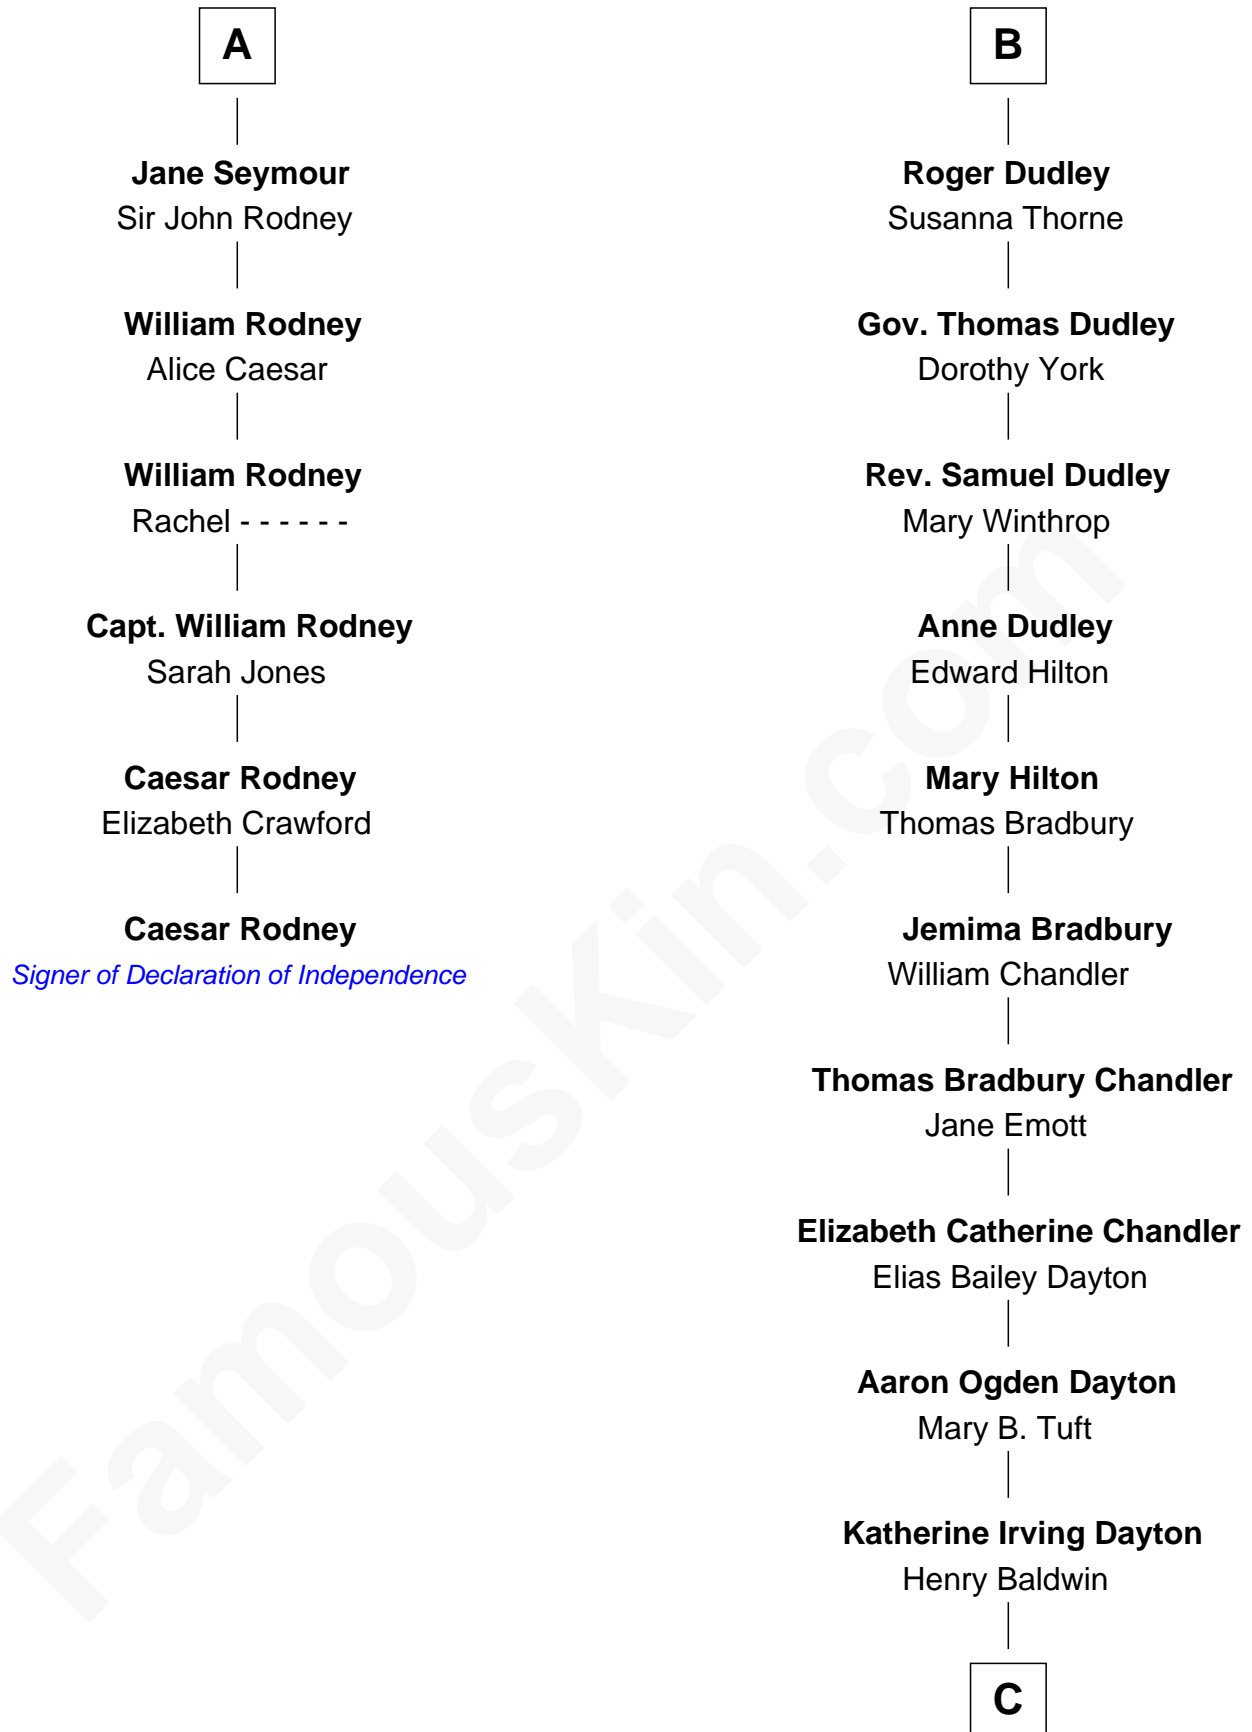

FamousKin.com

Relationship Chart of

Caesar Rodney

Signer of the Declaration of Independence

12th cousin 8 times removed of

Christopher Reeve
Movie Actor

C

—
Margaretta Willis Baldwin

Augustus Henry Reeve

—
Richard Henry Reeve

Anne Conrad D'Olier

—
Franklin D'Olier Reeve

Barbara Pitney Lamb

—
Christopher Reeve

Movie Actor