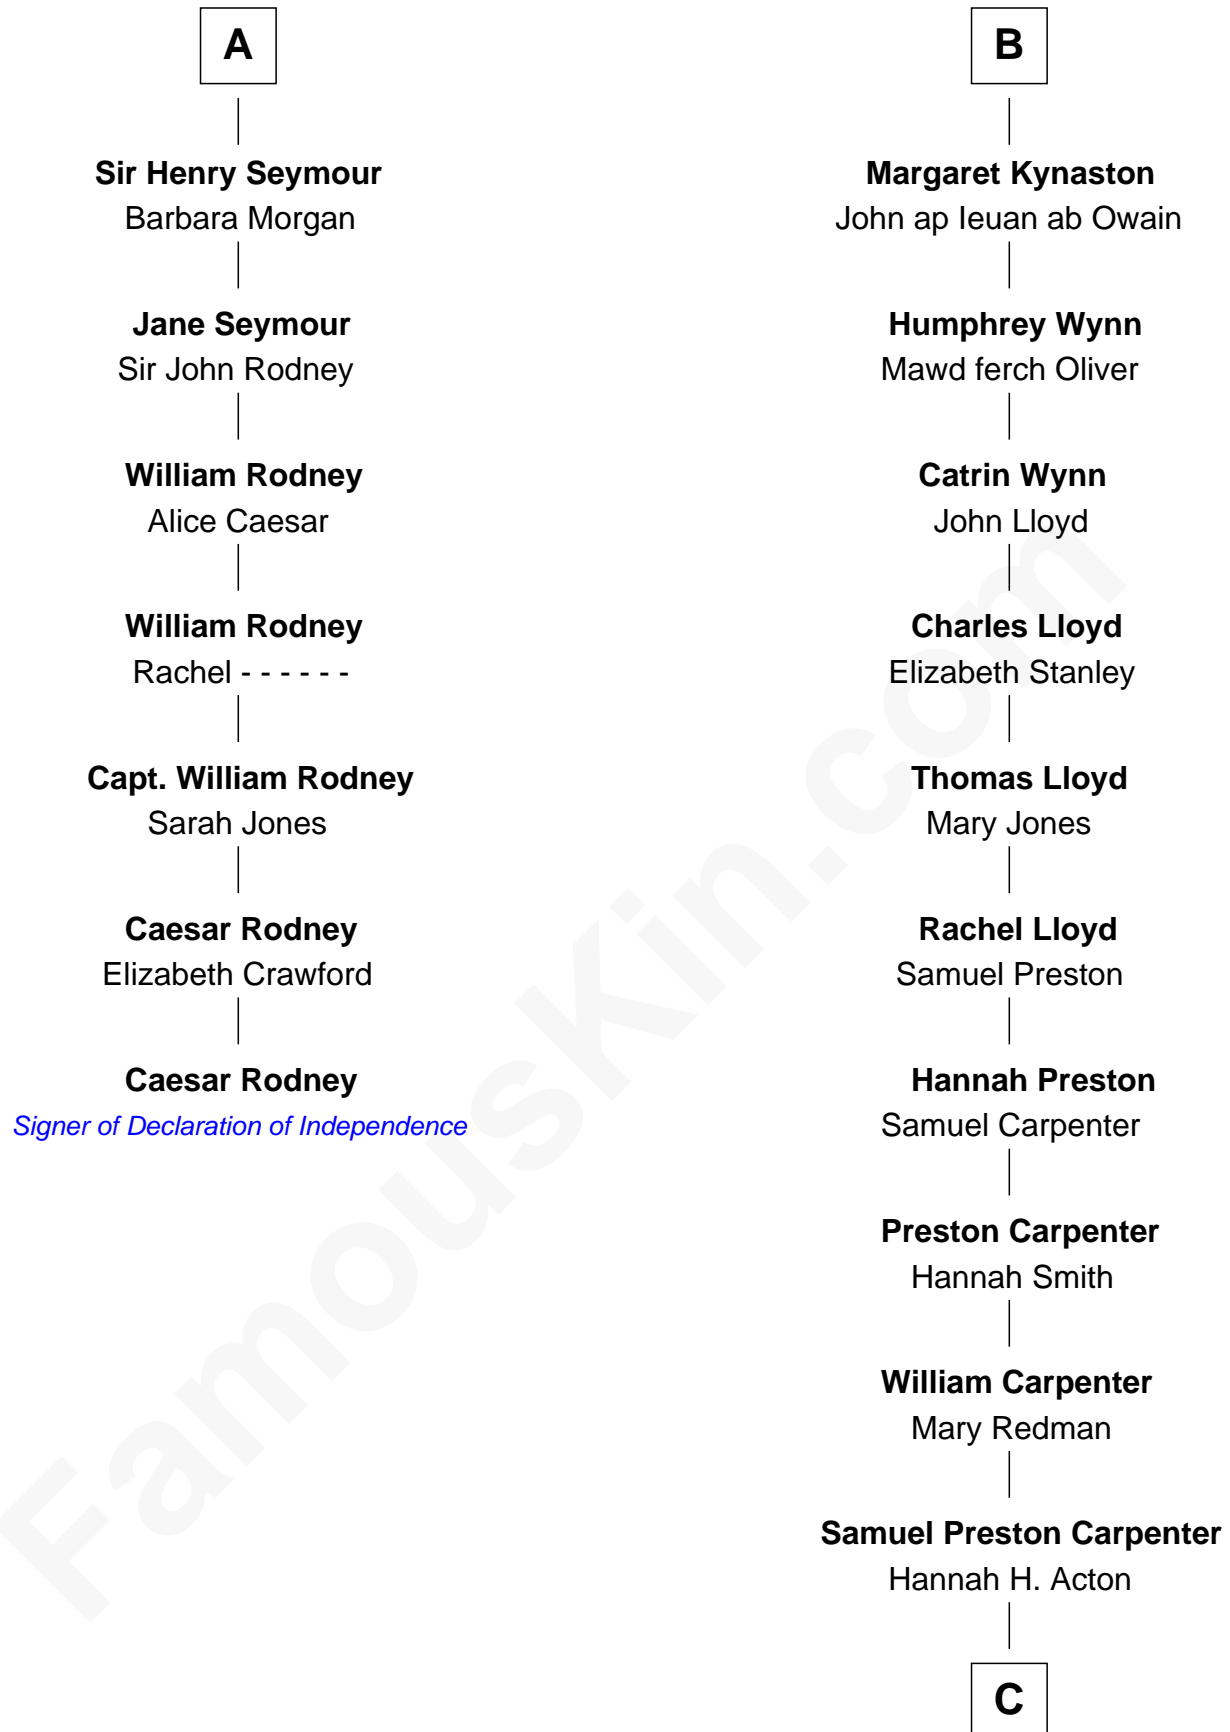

FamousKin.com

Relationship Chart of

Caesar Rodney

Signer of the Declaration of Independence

13th cousin 8 times removed of

Christopher Reeve
Movie Actor

C

Sarah Wyatt Carpenter

Richard Henry Reeve

Augustus Henry Reeve

Margaretta Willis Baldwin

Richard Henry Reeve

Anne Conrad D'Olier

Franklin D'Olier Reeve

Barbara Pitney Lamb

Christopher Reeve