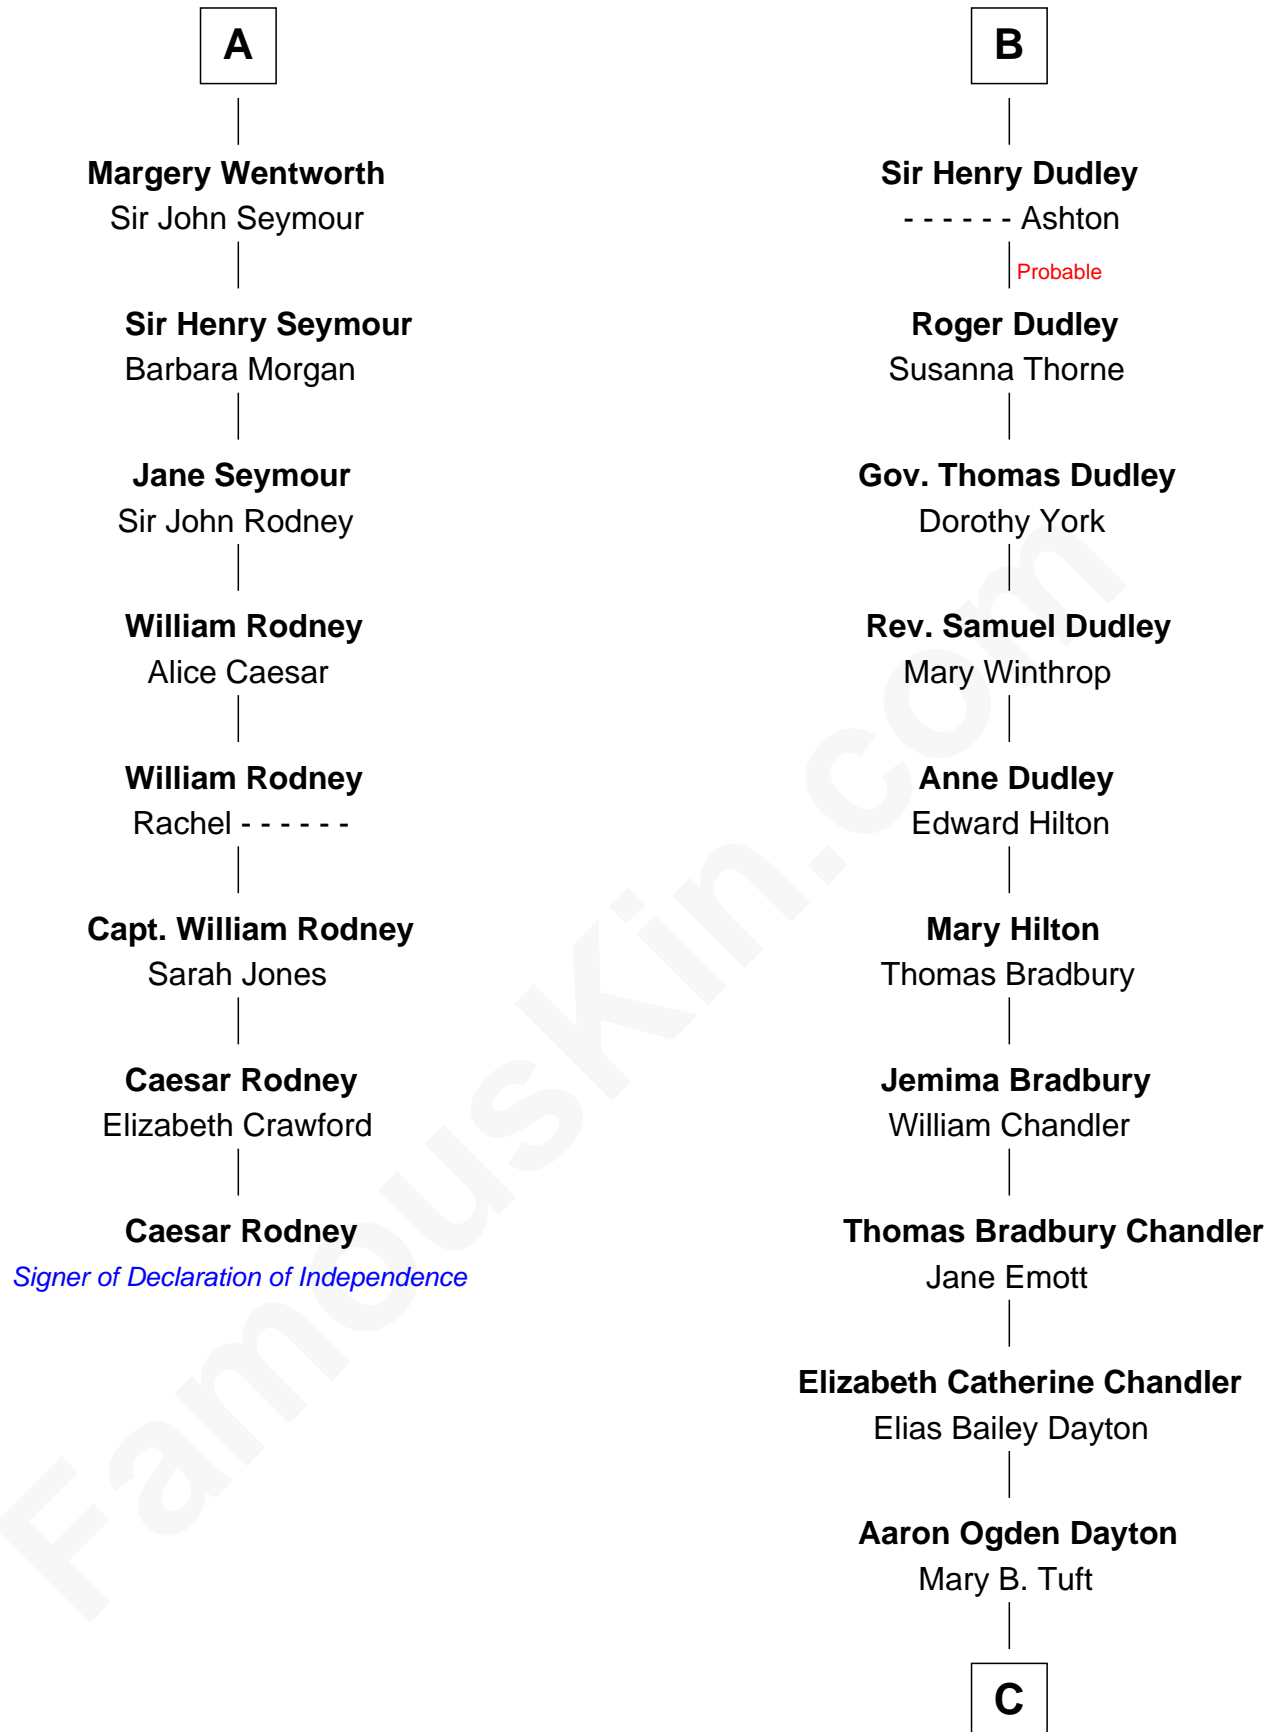

FamousKin.com

Relationship Chart of

Caesar Rodney

Signer of the Declaration of Independence

14th cousin 7 times removed of

Christopher Reeve
Movie Actor

C

Katherine Irving Dayton

Henry Baldwin

Margaretta Willis Baldwin

Augustus Henry Reeve

Richard Henry Reeve

Anne Conrad D'Olier

Franklin D'Olier Reeve

Barbara Pitney Lamb

Christopher Reeve