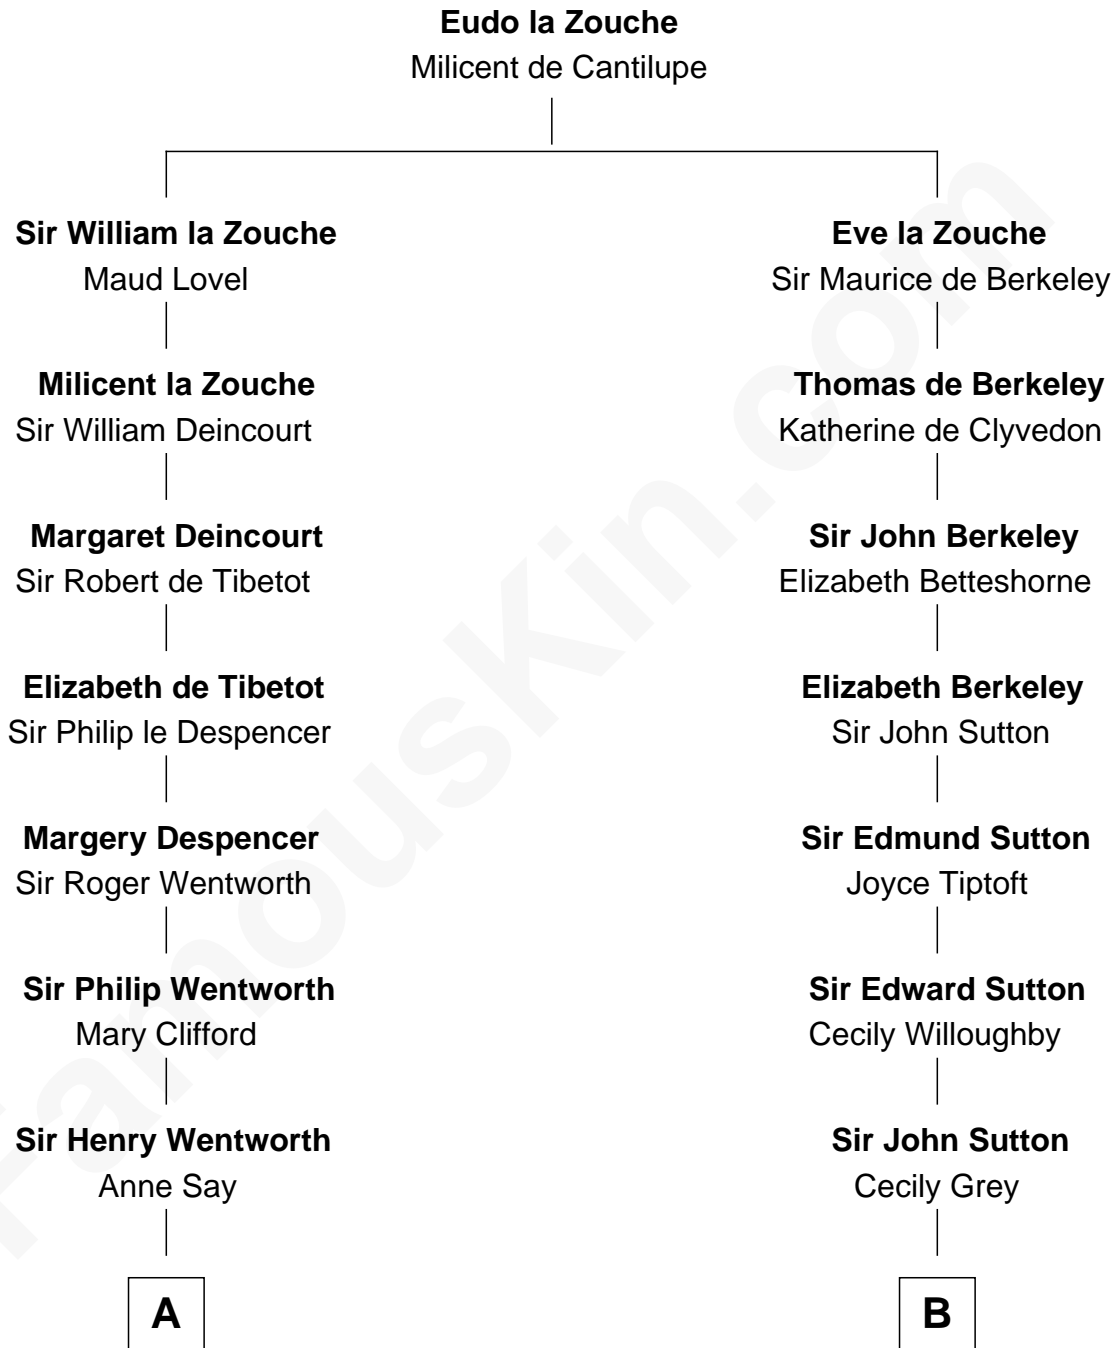

FamousKin.com

Relationship Chart of

Caesar Rodney

Signer of the Declaration of Independence

14th cousin 7 times removed of

Christopher Reeve
Movie Actor

C

Katherine Irving Dayton

Henry Baldwin

Margaretta Willis Baldwin

Augustus Henry Reeve

Richard Henry Reeve

Anne Conrad D'Olier

Franklin D'Olier Reeve

Barbara Pitney Lamb

Christopher Reeve