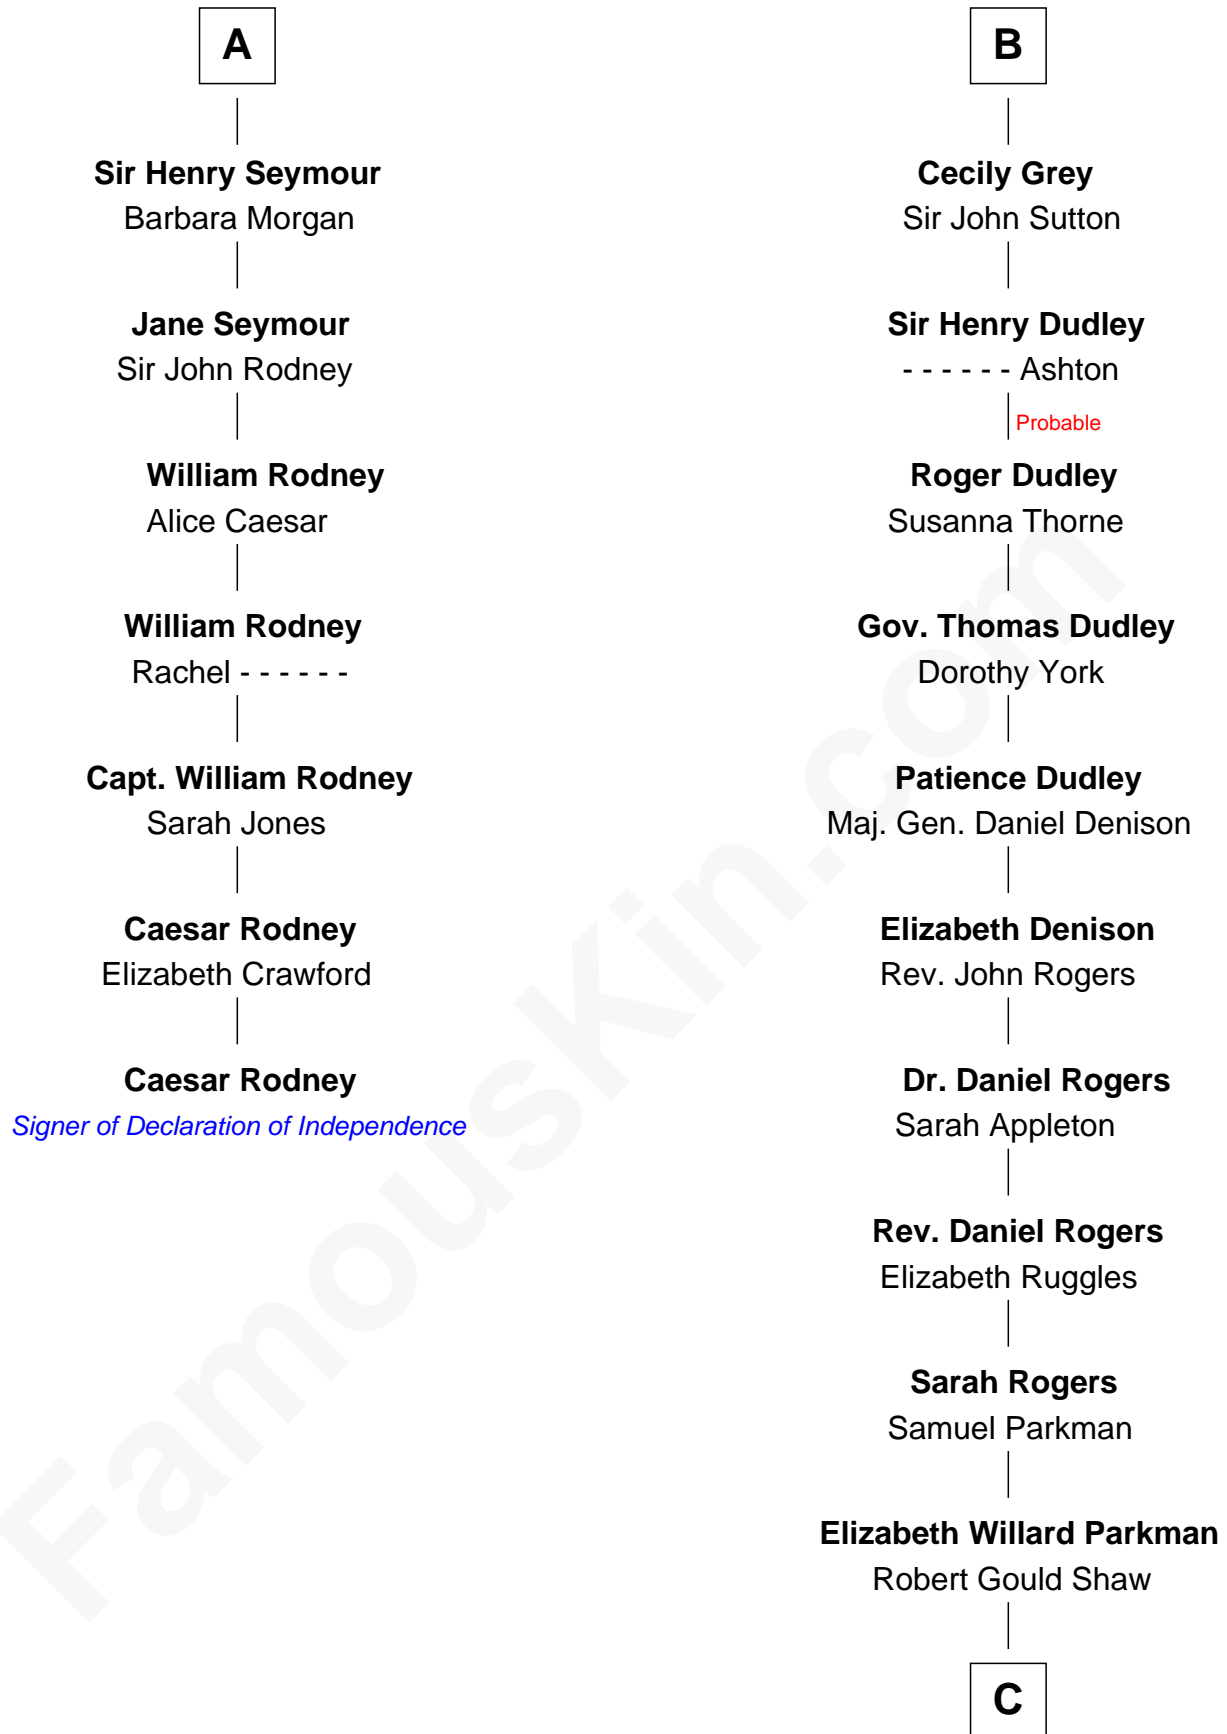

FamousKin.com

Relationship Chart of

Caesar Rodney

Signer of the Declaration of Independence

13th cousin 5 times removed of

Colonel Robert Gould Shaw

U.S. Civil War leader of film "Glory" fame

Sir William de Boteler

Ela Herdeburgh

C

Francis George Shaw

Sarah Blake Sturgis

Colonel Robert Gould Shaw

Main character in film "Glory"

FamousKin.com