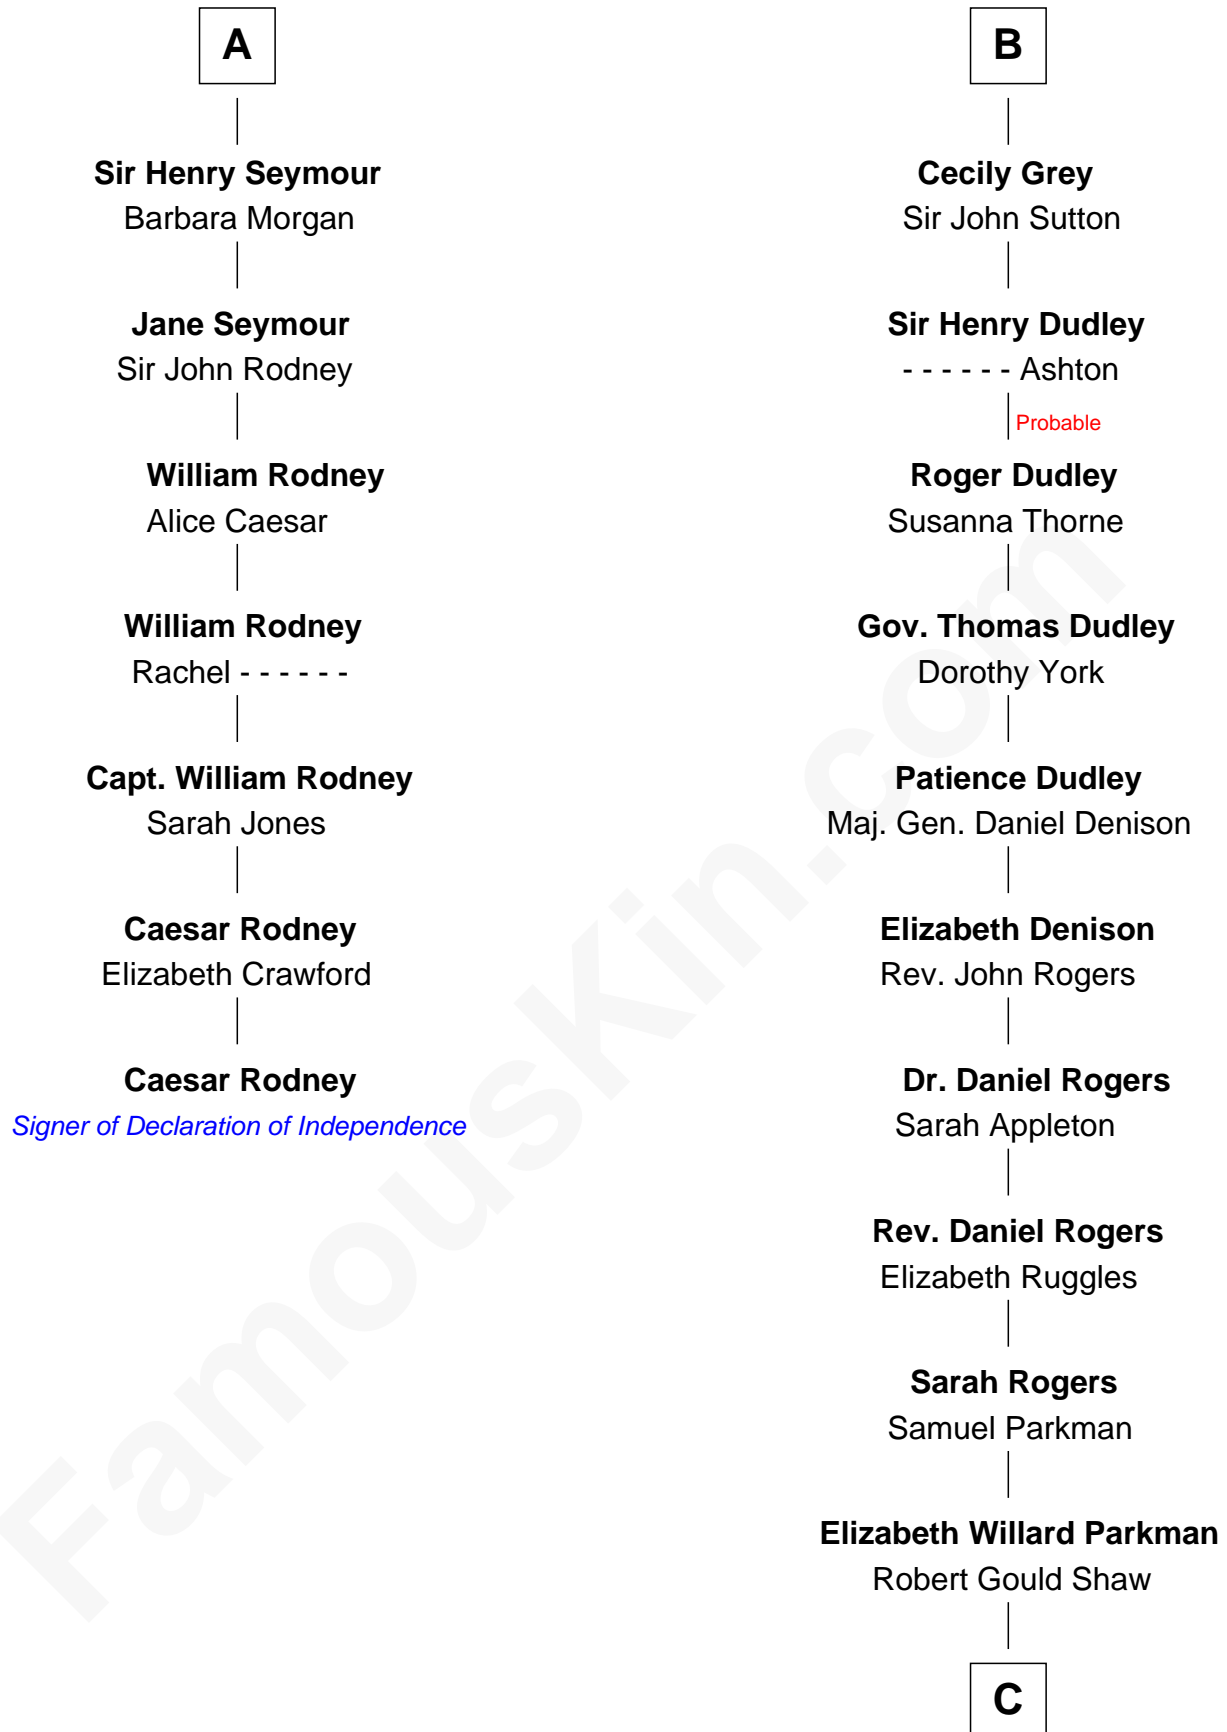

FamousKin.com

Relationship Chart of

Caesar Rodney

Signer of the Declaration of Independence

13th cousin 5 times removed of

Colonel Robert Gould Shaw

U.S. Civil War leader of film "Glory" fame

Bartholomew de Badlesmere

Margaret de Clare

Margaret de Badlesmere

Sir John de Tibetot

Sir Robert de Tibetot

Margaret Deincourt

Elizabeth de Tibetot

Sir Philip le Despencer

Margery Despencer

William Bonville

Elizabeth Harington

William Bonville

Katherine Neville

Cecily Bonville

Thomas Grey

B

C

Francis George Shaw

Sarah Blake Sturgis

Colonel Robert Gould Shaw

Main character in film "Glory"

FamousKin.com