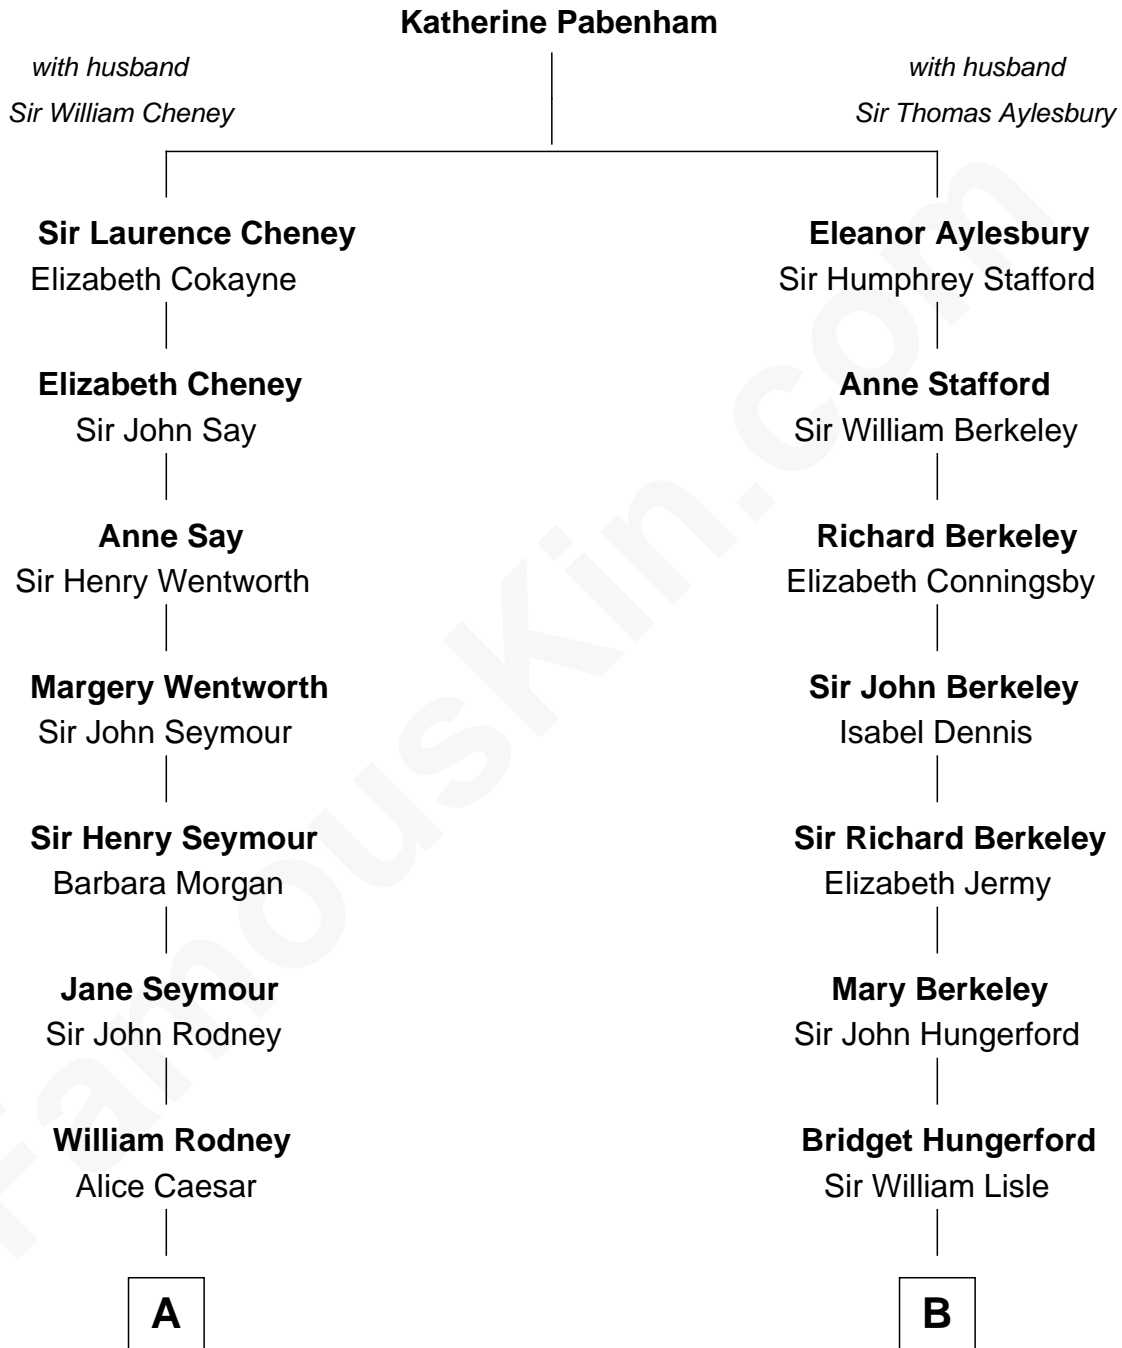

# FamousKin.com

## Relationship Chart of

### Caesar Rodney

*Signer of the Declaration of Independence*

10th cousin 8 times removed of

**George H. W. Bush**  
*41st U.S. President*

C

Prescott Sheldon Bush

Dorothy Wear Walker

George H. W. Bush

*41st U.S. President*

FamousKin.com