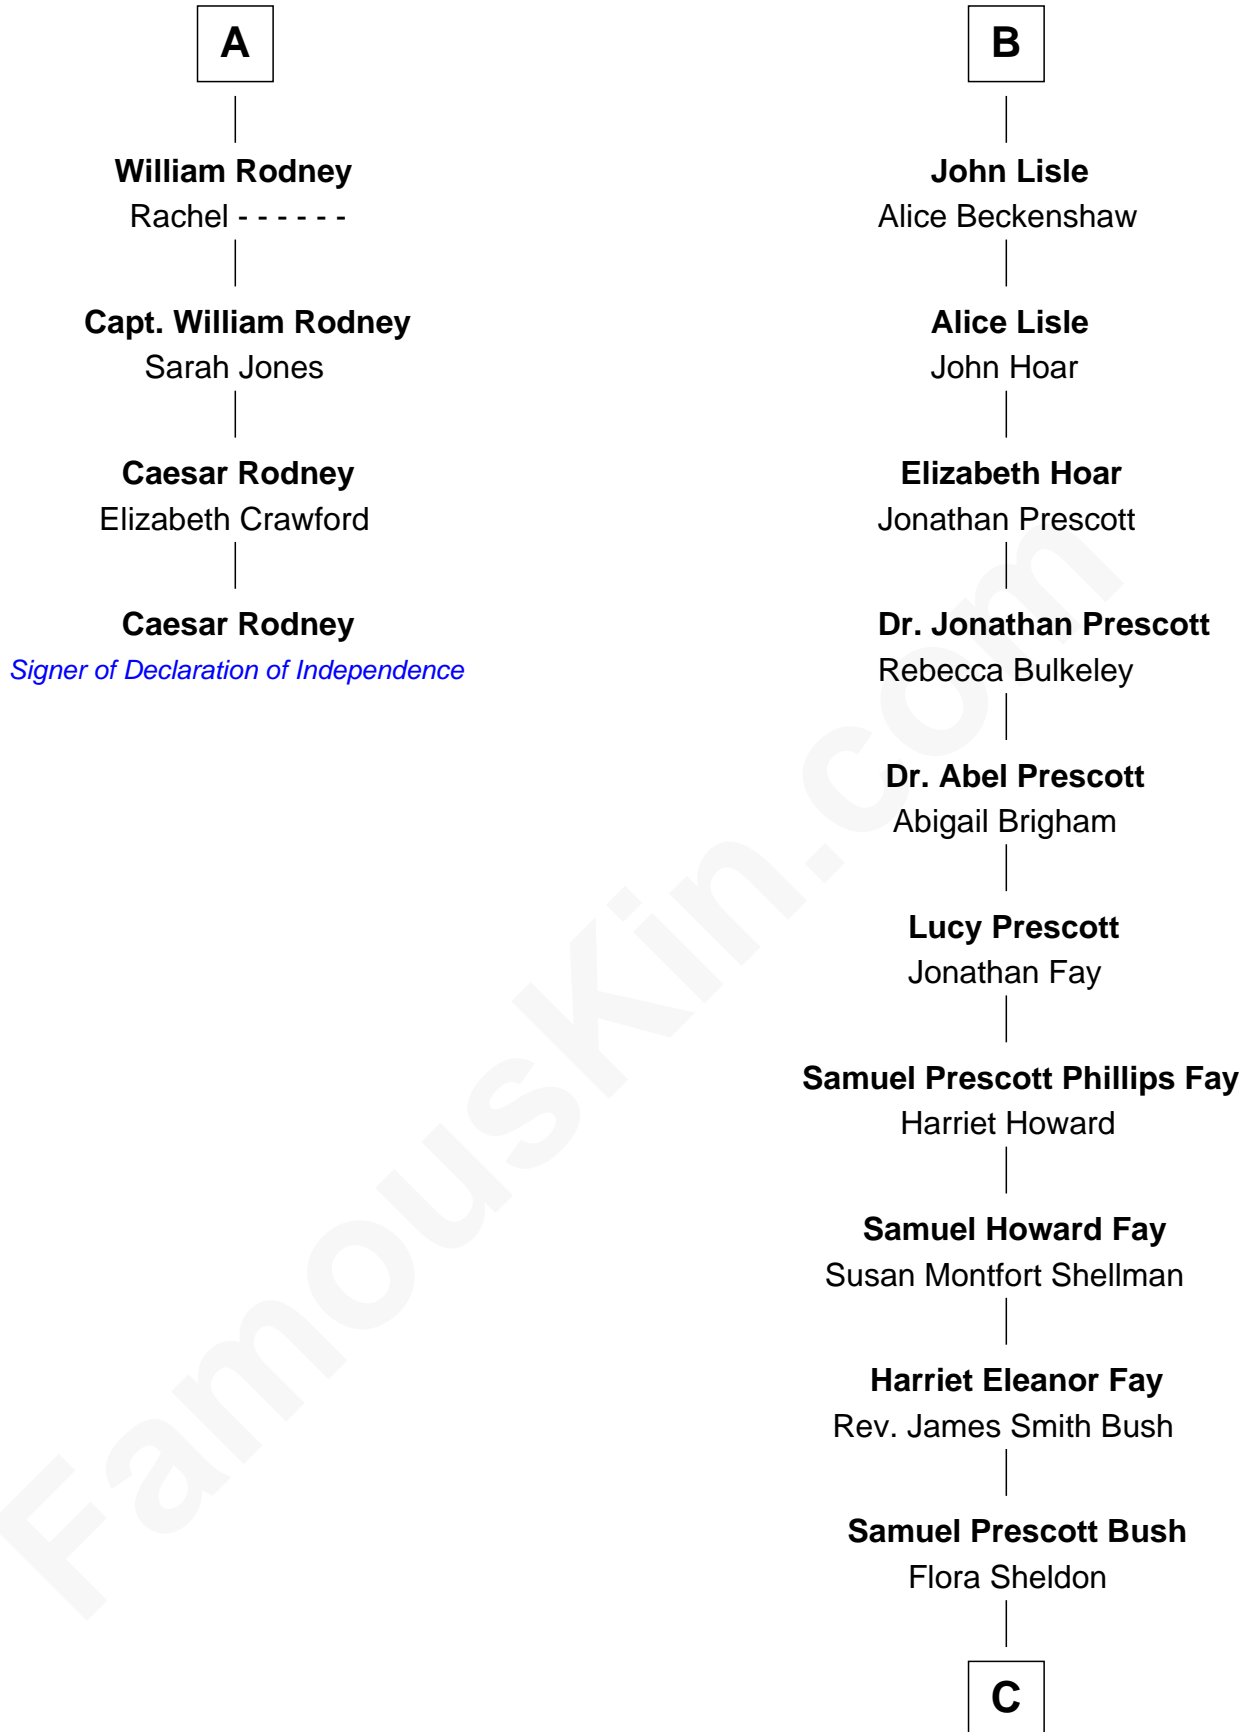

## Relationship Chart of

### Caesar Rodney

*Signer of the Declaration of Independence*

10th cousin 8 times removed of

**George H. W. Bush**  
*41st U.S. President*

C

Prescott Sheldon Bush

Dorothy Wear Walker

George H. W. Bush