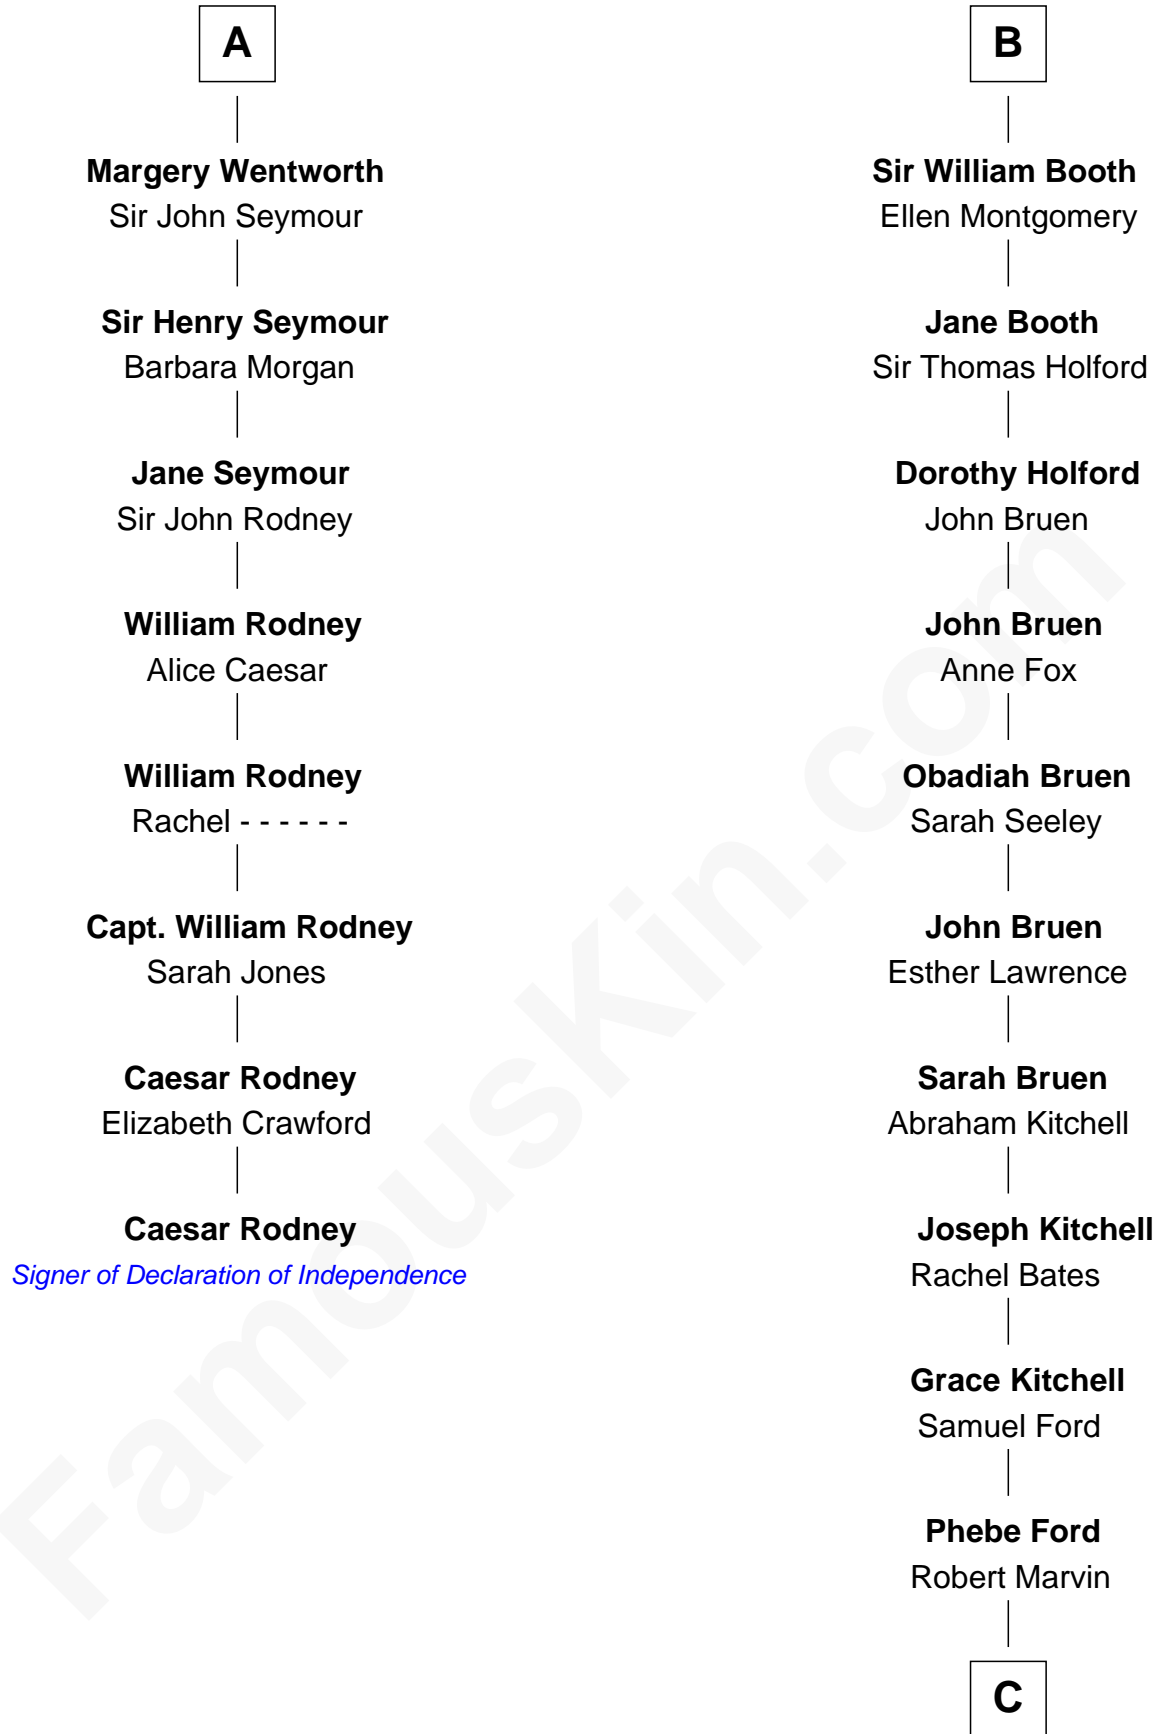

## Relationship Chart of

### Caesar Rodney

*Signer of the Declaration of Independence*

**14th cousin 7 times removed of**

### Barbara (Pierce) Bush

*First Lady of President George H.W. Bush*

**C**

**Samuel Ross Marvin**

Julia Ann Place

**Jerome Place Marvin**

Martha Ann Stokes

**Mabel Marvin**