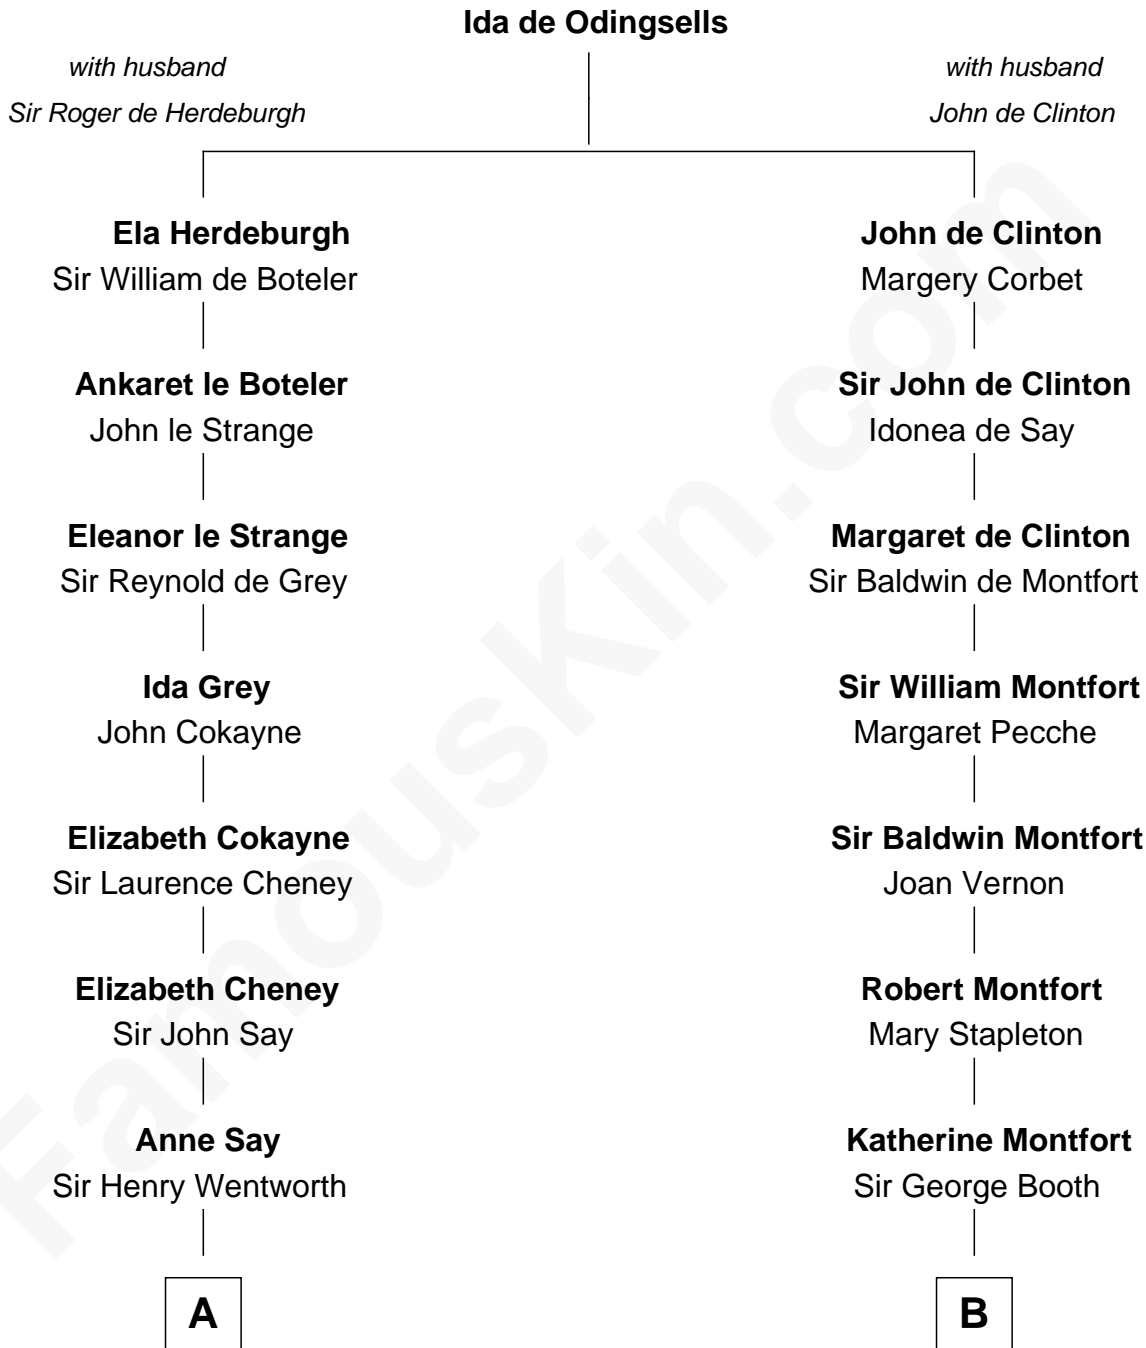

## Relationship Chart of

### Caesar Rodney

*Signer of the Declaration of Independence*

**14th cousin 7 times removed of**

### Barbara (Pierce) Bush

*First Lady of President George H.W. Bush*

**C**

**Samuel Ross Marvin**

Julia Ann Place

**Jerome Place Marvin**

Martha Ann Stokes

**Mabel Marvin**