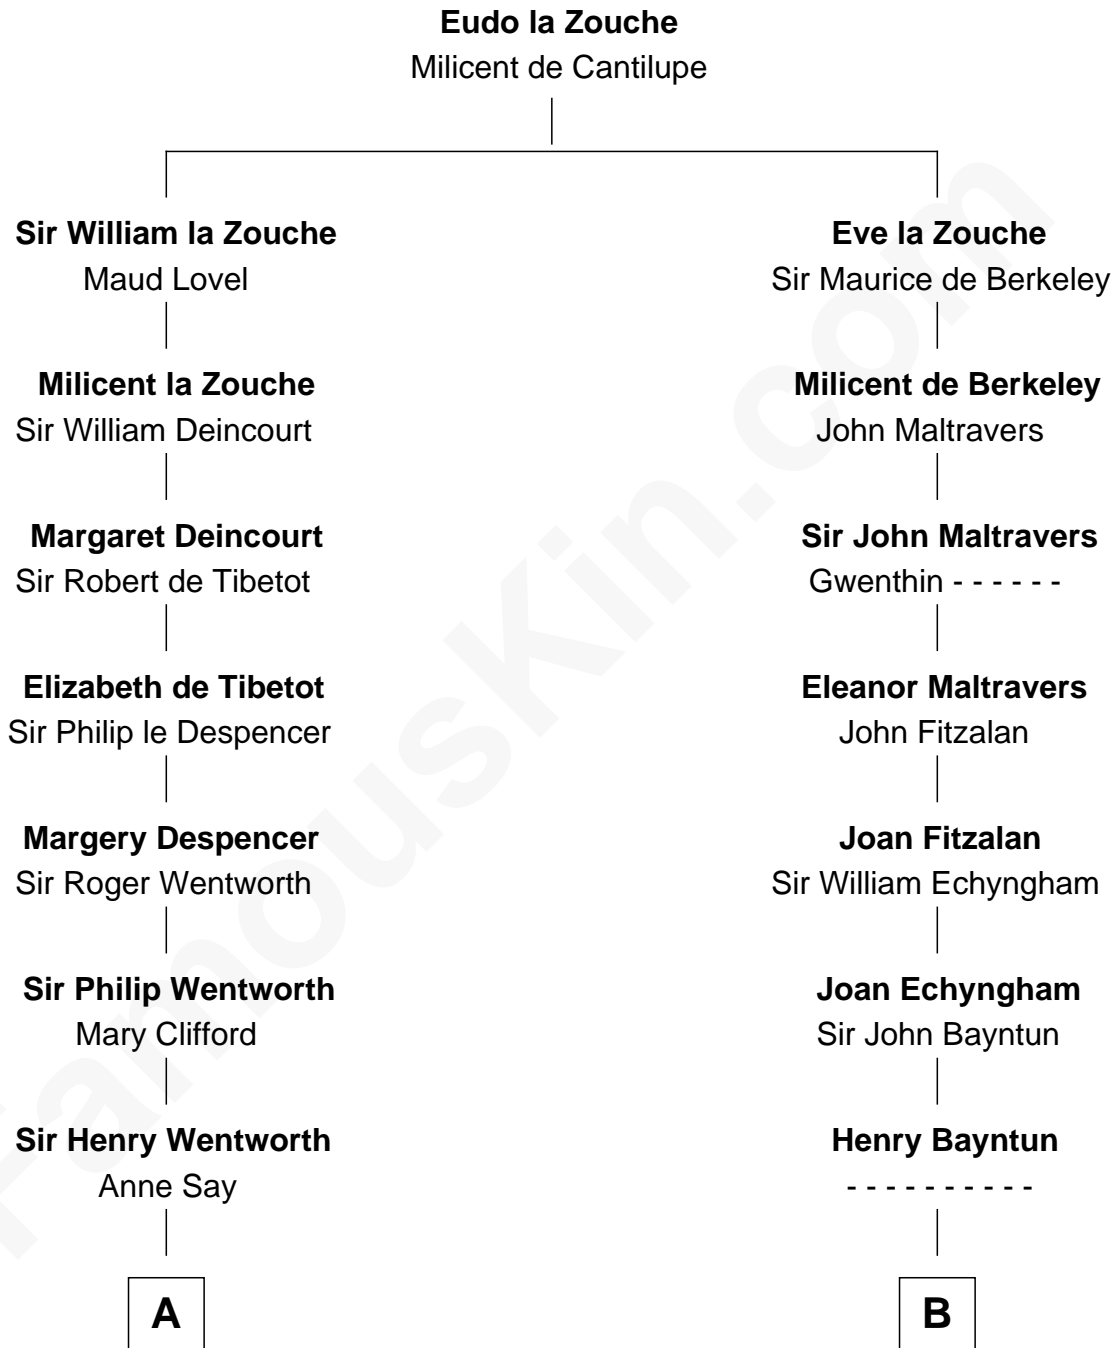

FamousKin.com

Relationship Chart of

Caesar Rodney

Signer of the Declaration of Independence

14th cousin 7 times removed of

Barbara (Pierce) Bush

First Lady of President George H.W. Bush

C

Gen. James Pierce

Chloe Holbrook

Jonas James Pierce

Kate Pritzel

Scott Pierce

Mabel Marvin

Marvin Pierce

Pauline Robinson