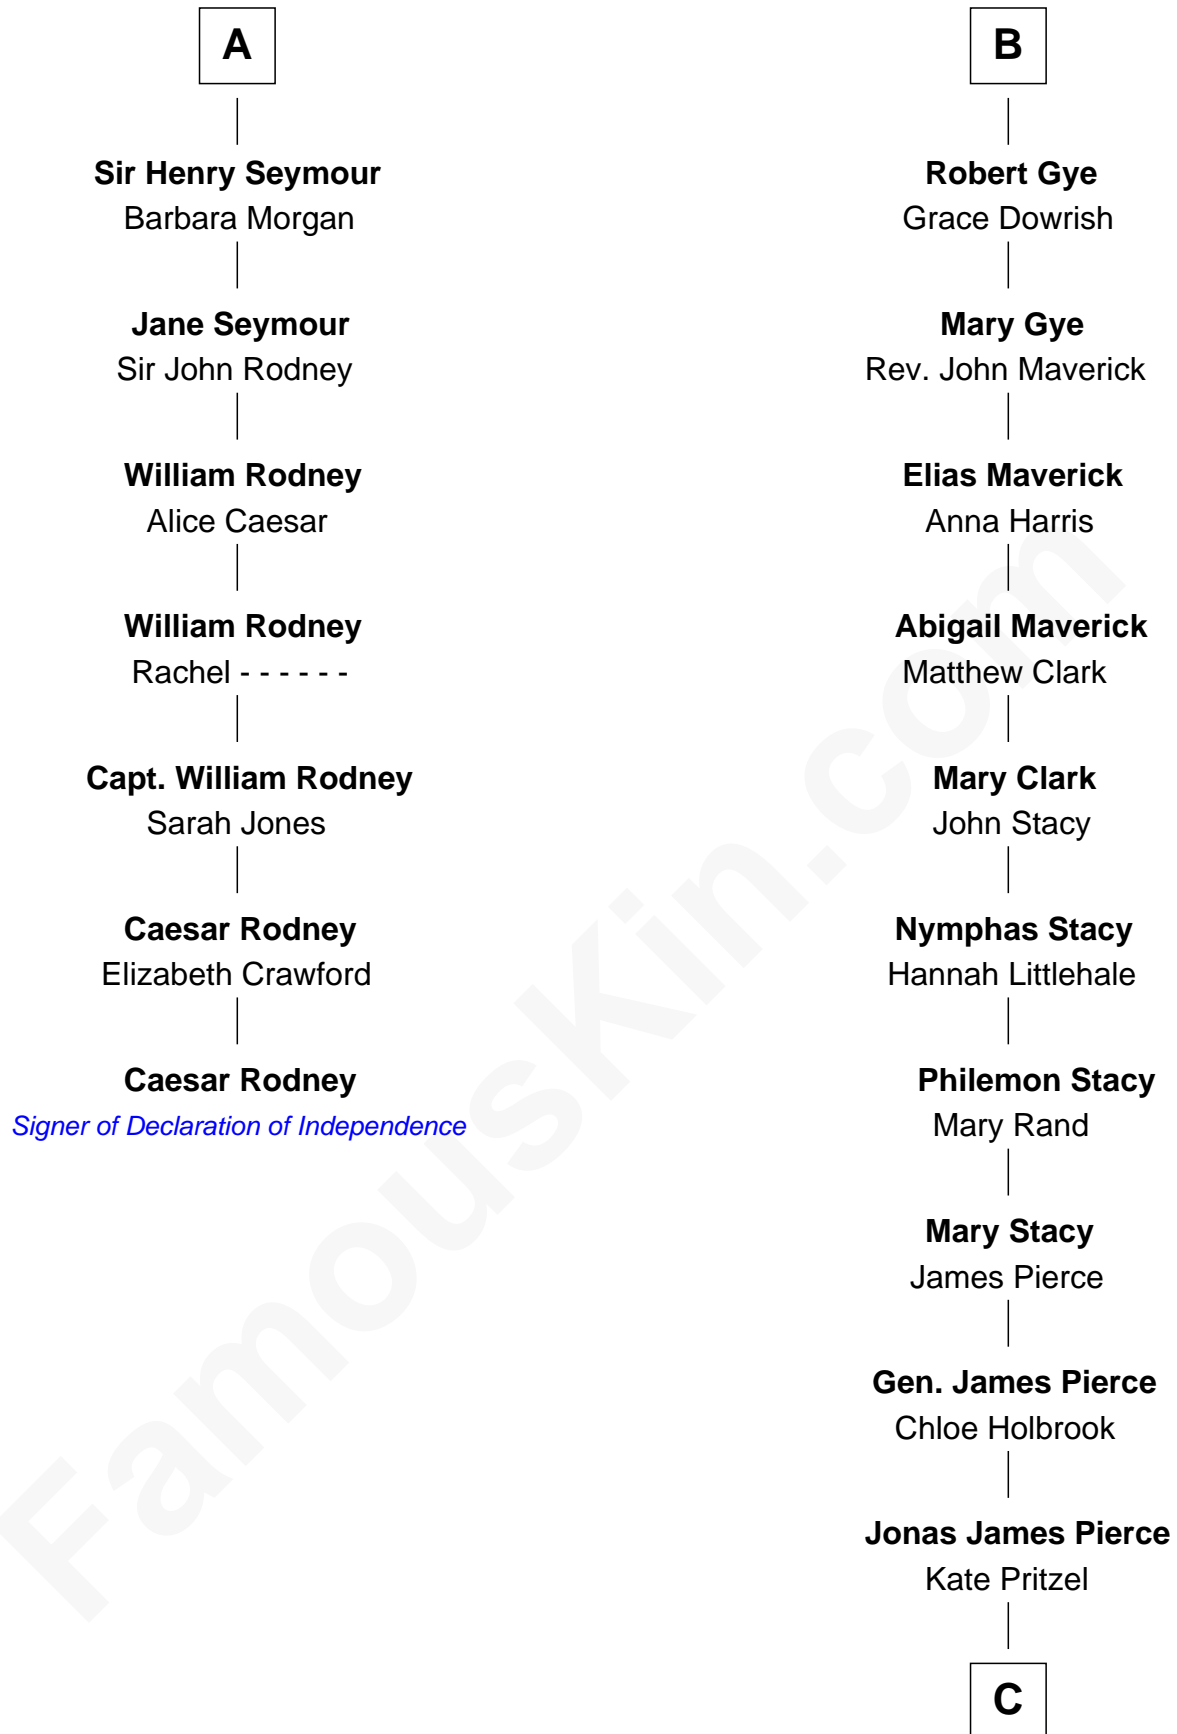

FamousKin.com

Relationship Chart of

Caesar Rodney

Signer of the Declaration of Independence

13th cousin 7 times removed of

George W. Bush
43rd U.S. President

Henry Plantagenet
Maud de Chaworth

Mary Plantagenet
Henry de Percy

Sir Henry Percy
Margaret de Neville

Sir Henry Percy
Elizabeth Mortimer

Elizabeth Percy
Sir John Clifford

Mary Clifford
Sir Philip Wentworth

Sir Henry Wentworth
Anne Say

Margery Wentworth
Sir John Seymour

A

Eleanor Plantagenet
Richard Fitzalan

John Fitzalan
Eleanor Maltravers

Joan Fitzalan
Sir William Echyngham

Joan Echyngham
Sir John Bayntun

Henry Bayntun

Jane Bayntun
Thomas Prowse

Mary Prowse
John Gye

B

C

—
Scott Pierce

Mabel Marvin

—
Marvin Pierce

Pauline Robinson

—
Barbara Pierce

George Herbert Walker Bush

—
George W. Bush

43rd U.S. President