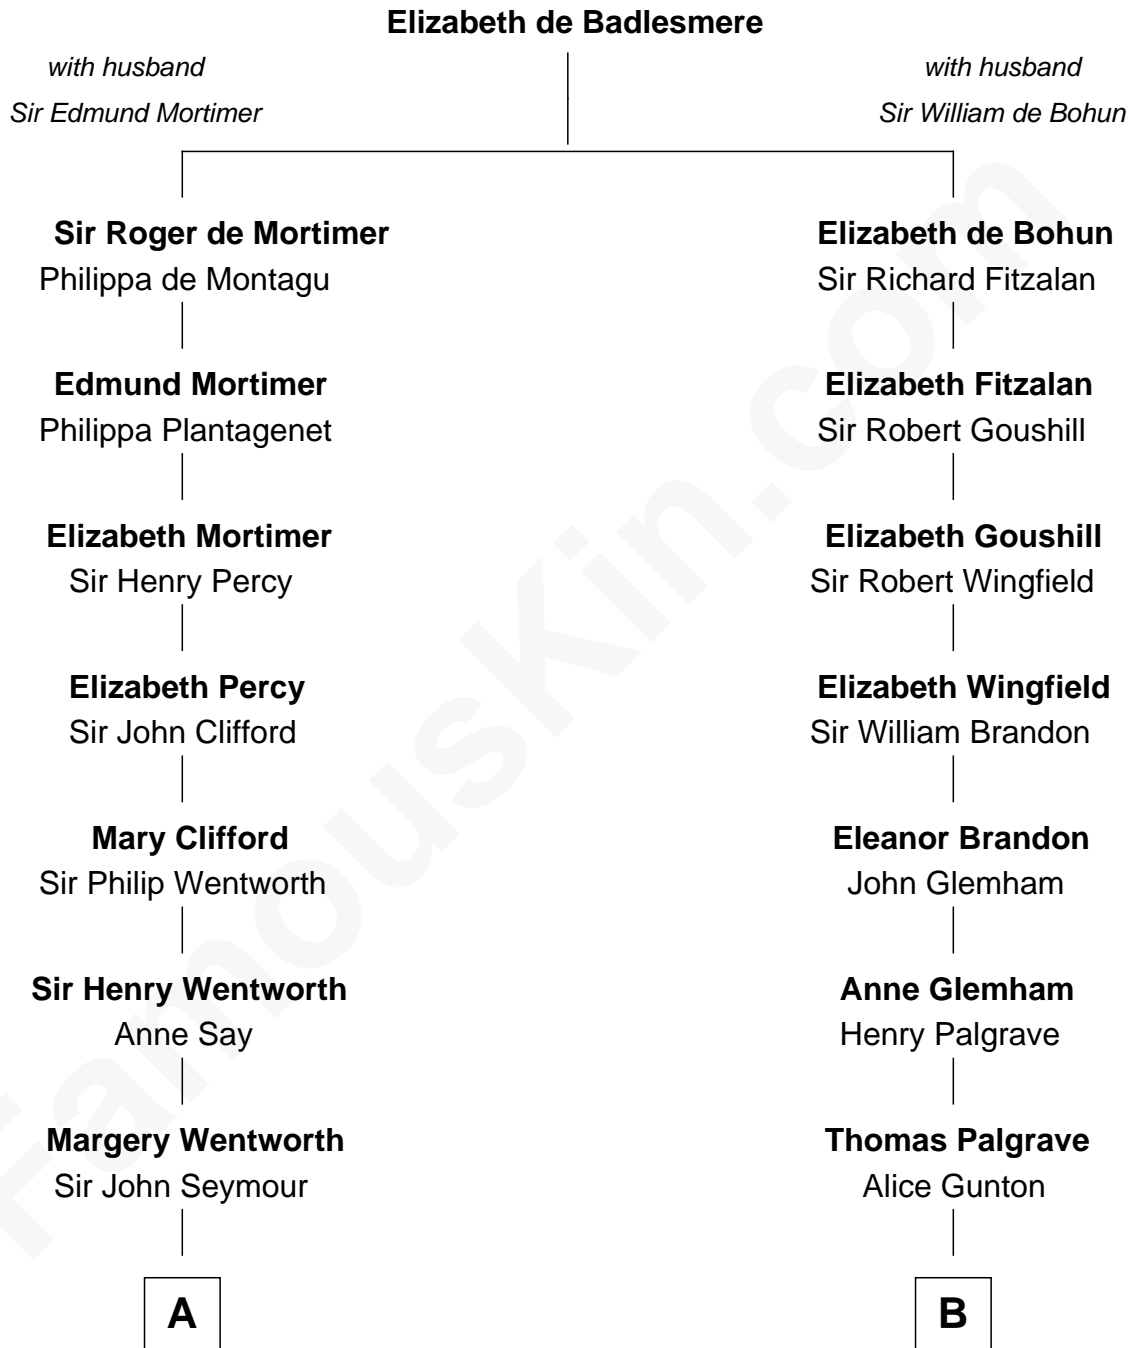

FamousKin.com

Relationship Chart of

Caesar Rodney

Signer of the Declaration of Independence

13th cousin 8 times removed of

George W. Bush
43rd U.S. President

C

Harriet Eleanor Fay
Rev. James Smith Bush

Samuel Prescott Bush
Flora Sheldon

Prescott Sheldon Bush
Dorothy Wear Walker

George Herbert Walker Bush
Barbara Pierce

George W. Bush
43rd U.S. President

FamousKin.com