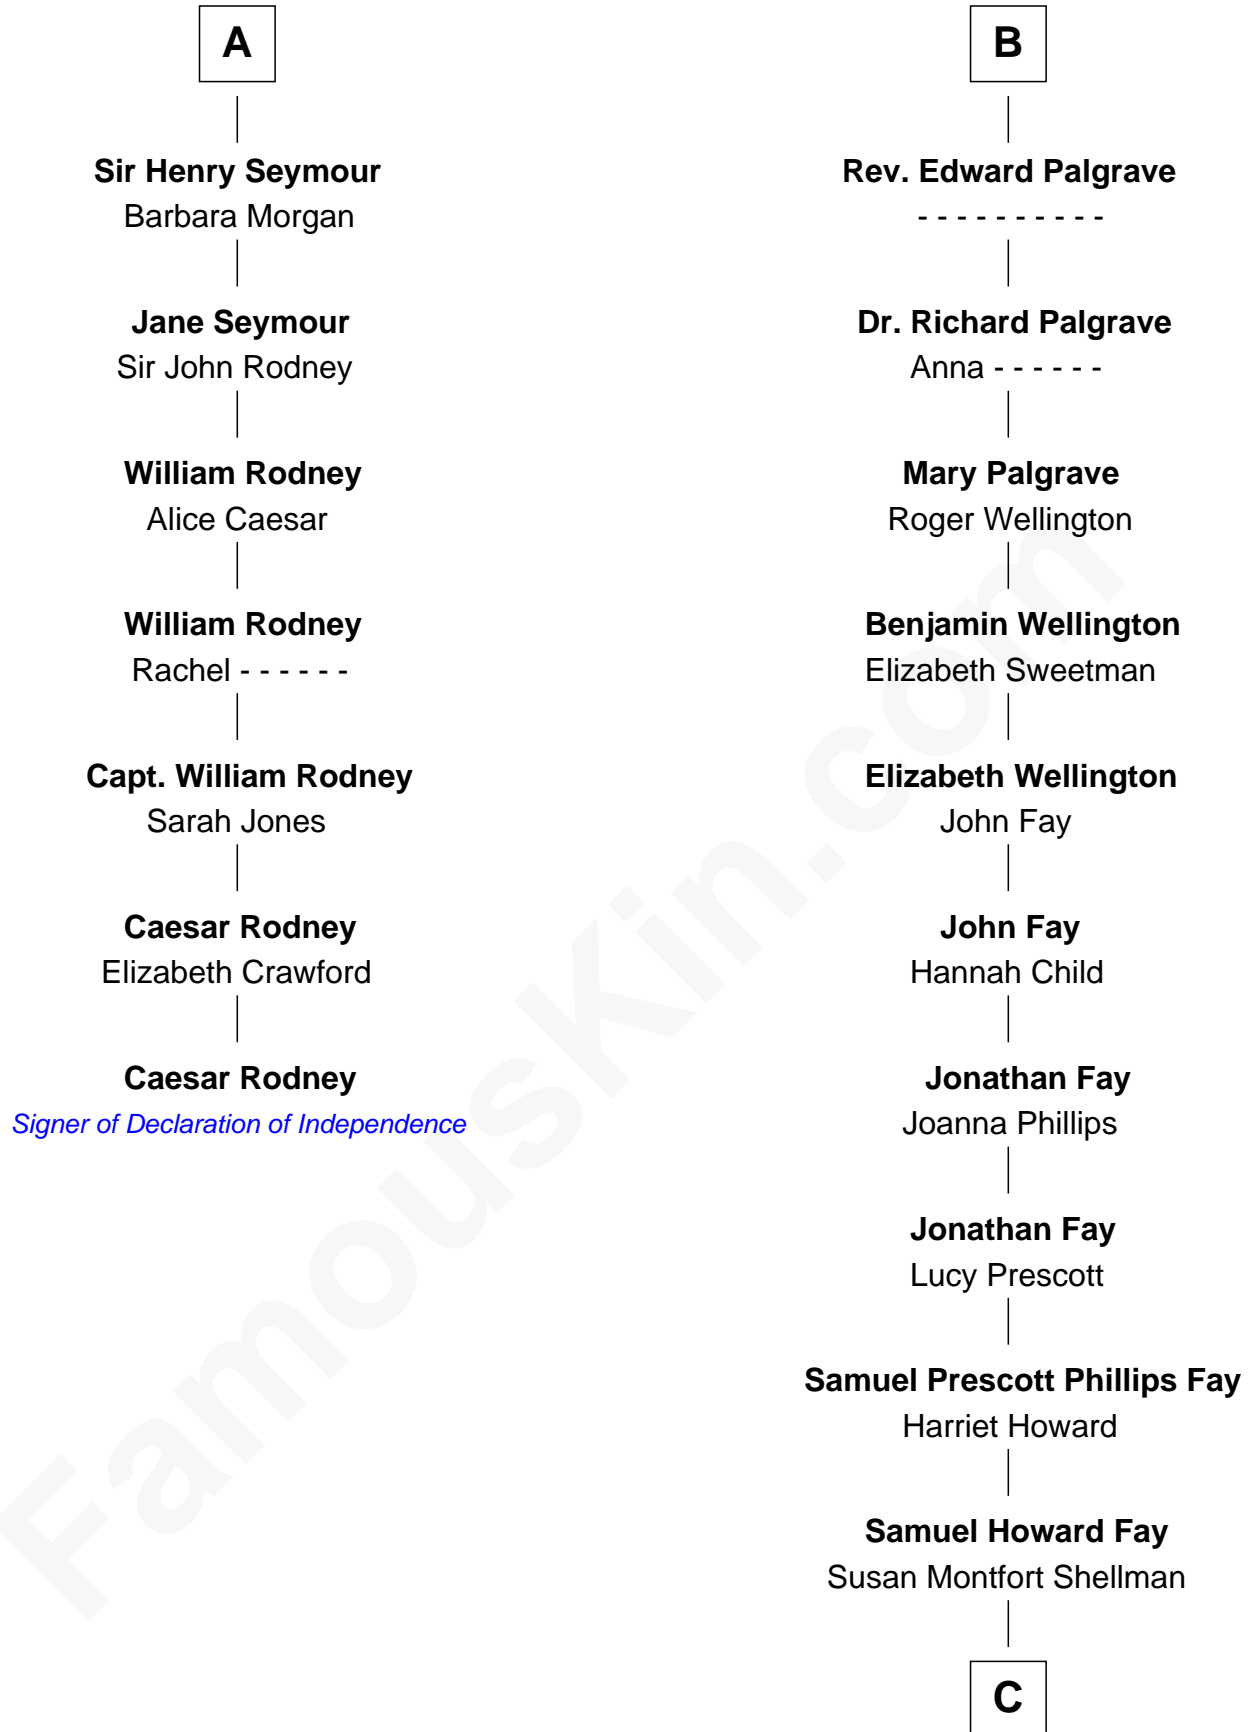

FamousKin.com

Relationship Chart of

Caesar Rodney

Signer of the Declaration of Independence

13th cousin 8 times removed of

George W. Bush
43rd U.S. President

C

Harriet Eleanor Fay
Rev. James Smith Bush

Samuel Prescott Bush
Flora Sheldon

Prescott Sheldon Bush
Dorothy Wear Walker

George Herbert Walker Bush
Barbara Pierce

George W. Bush
43rd U.S. President

FamousKin.com