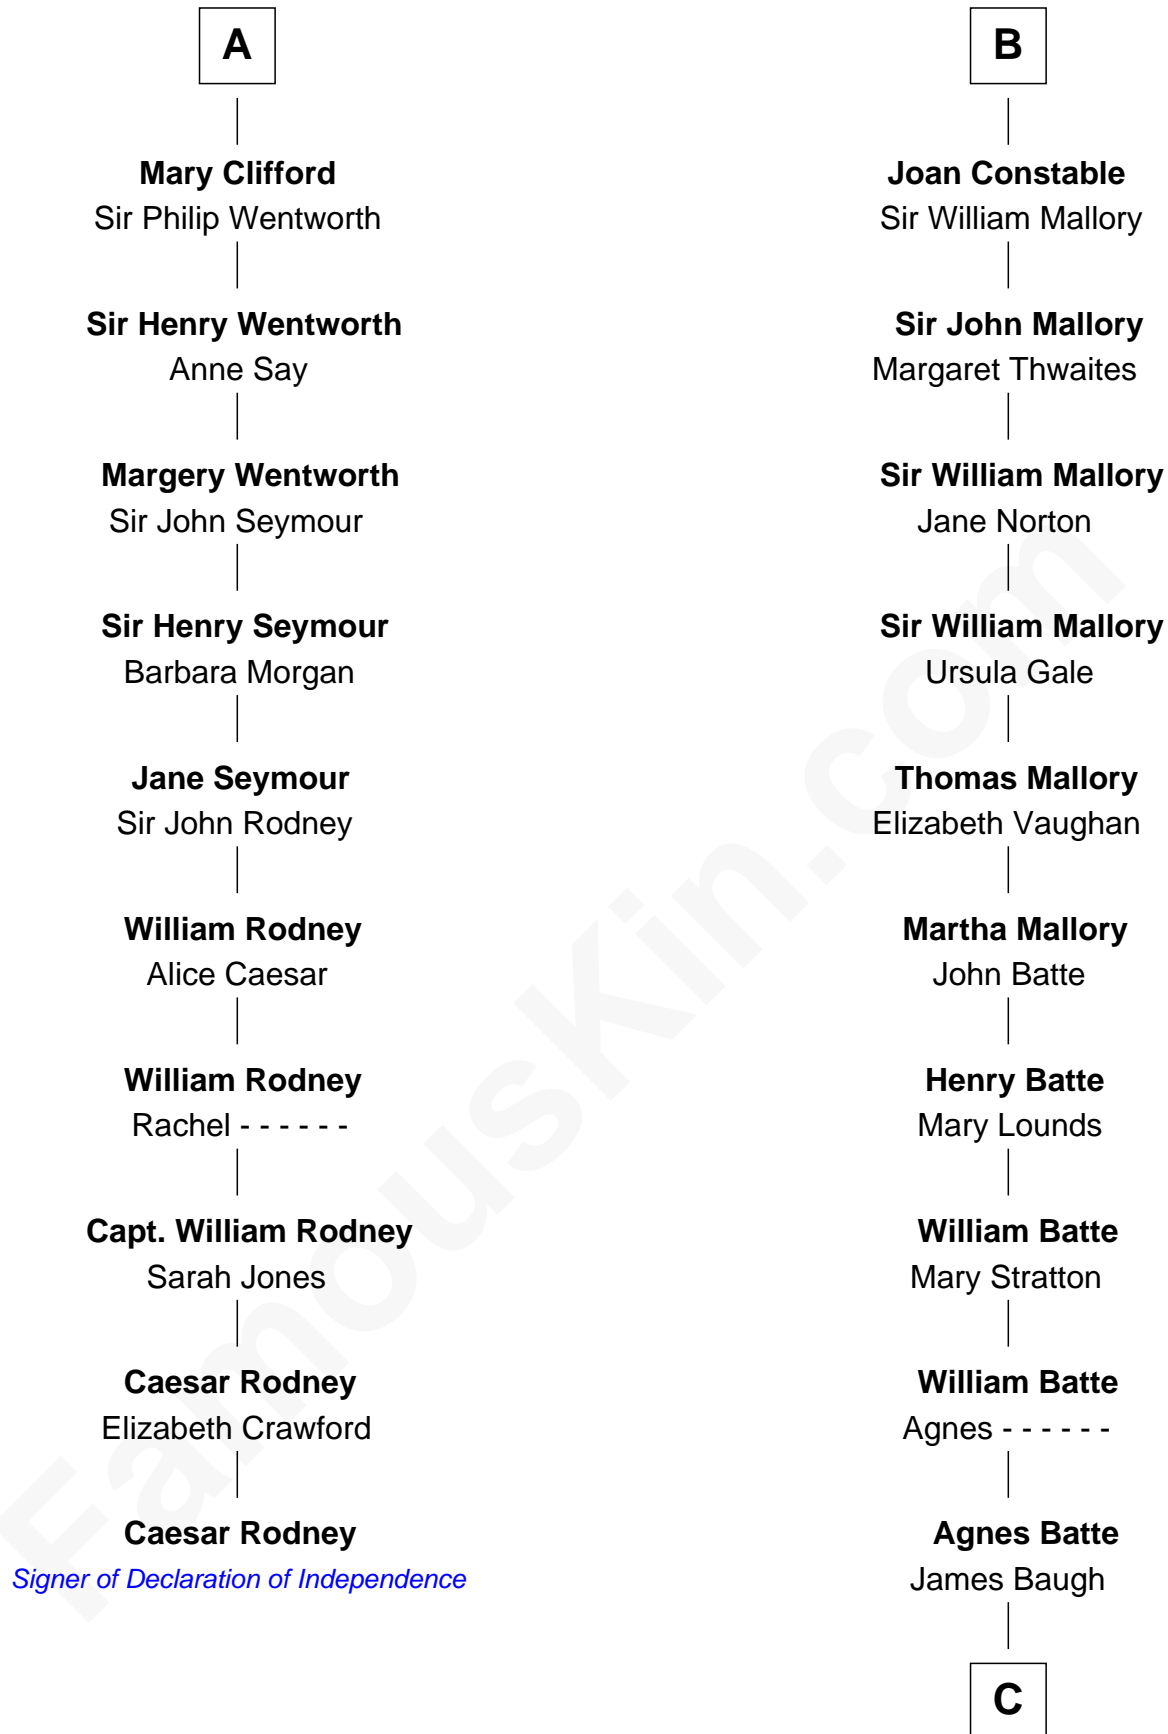

## Relationship Chart of

### Caesar Rodney

*Signer of the Declaration of Independence*

16th cousin 5 times removed of

### Judy Garland

*Singer and Movie Actress*

**C**

**Richard Baugh**

Elizabeth Pepper Harwell

**John Aldridge Baugh**

Mary Ann Marable

**Elizabeth Baugh**