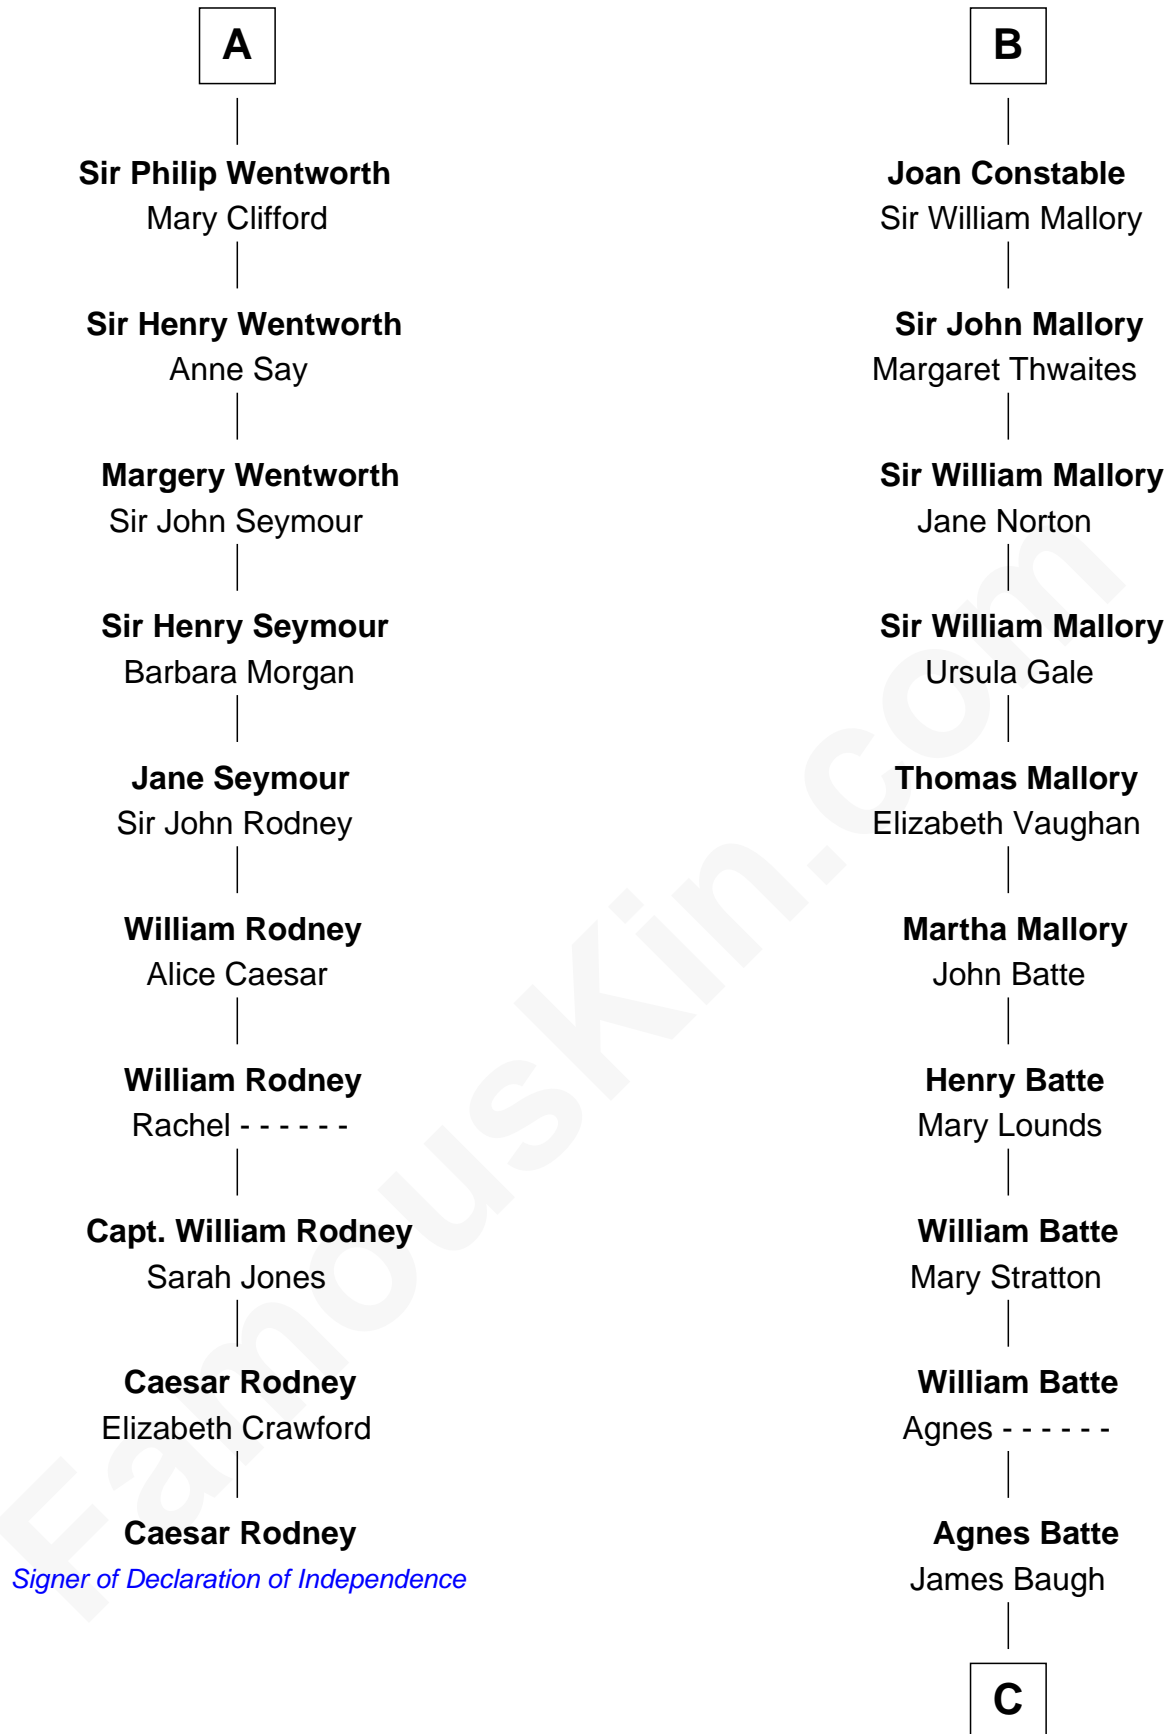

FamousKin.com

Relationship Chart of

Caesar Rodney

Signer of the Declaration of Independence

16th cousin 5 times removed of

Judy Garland

Singer and Movie Actress

Sir William de Ros

Lucy FitzPiers

C

Richard Baugh

Elizabeth Pepper Harwell

John Aldridge Baugh

Mary Ann Marable

Elizabeth Baugh

William Tecumseh Gumm