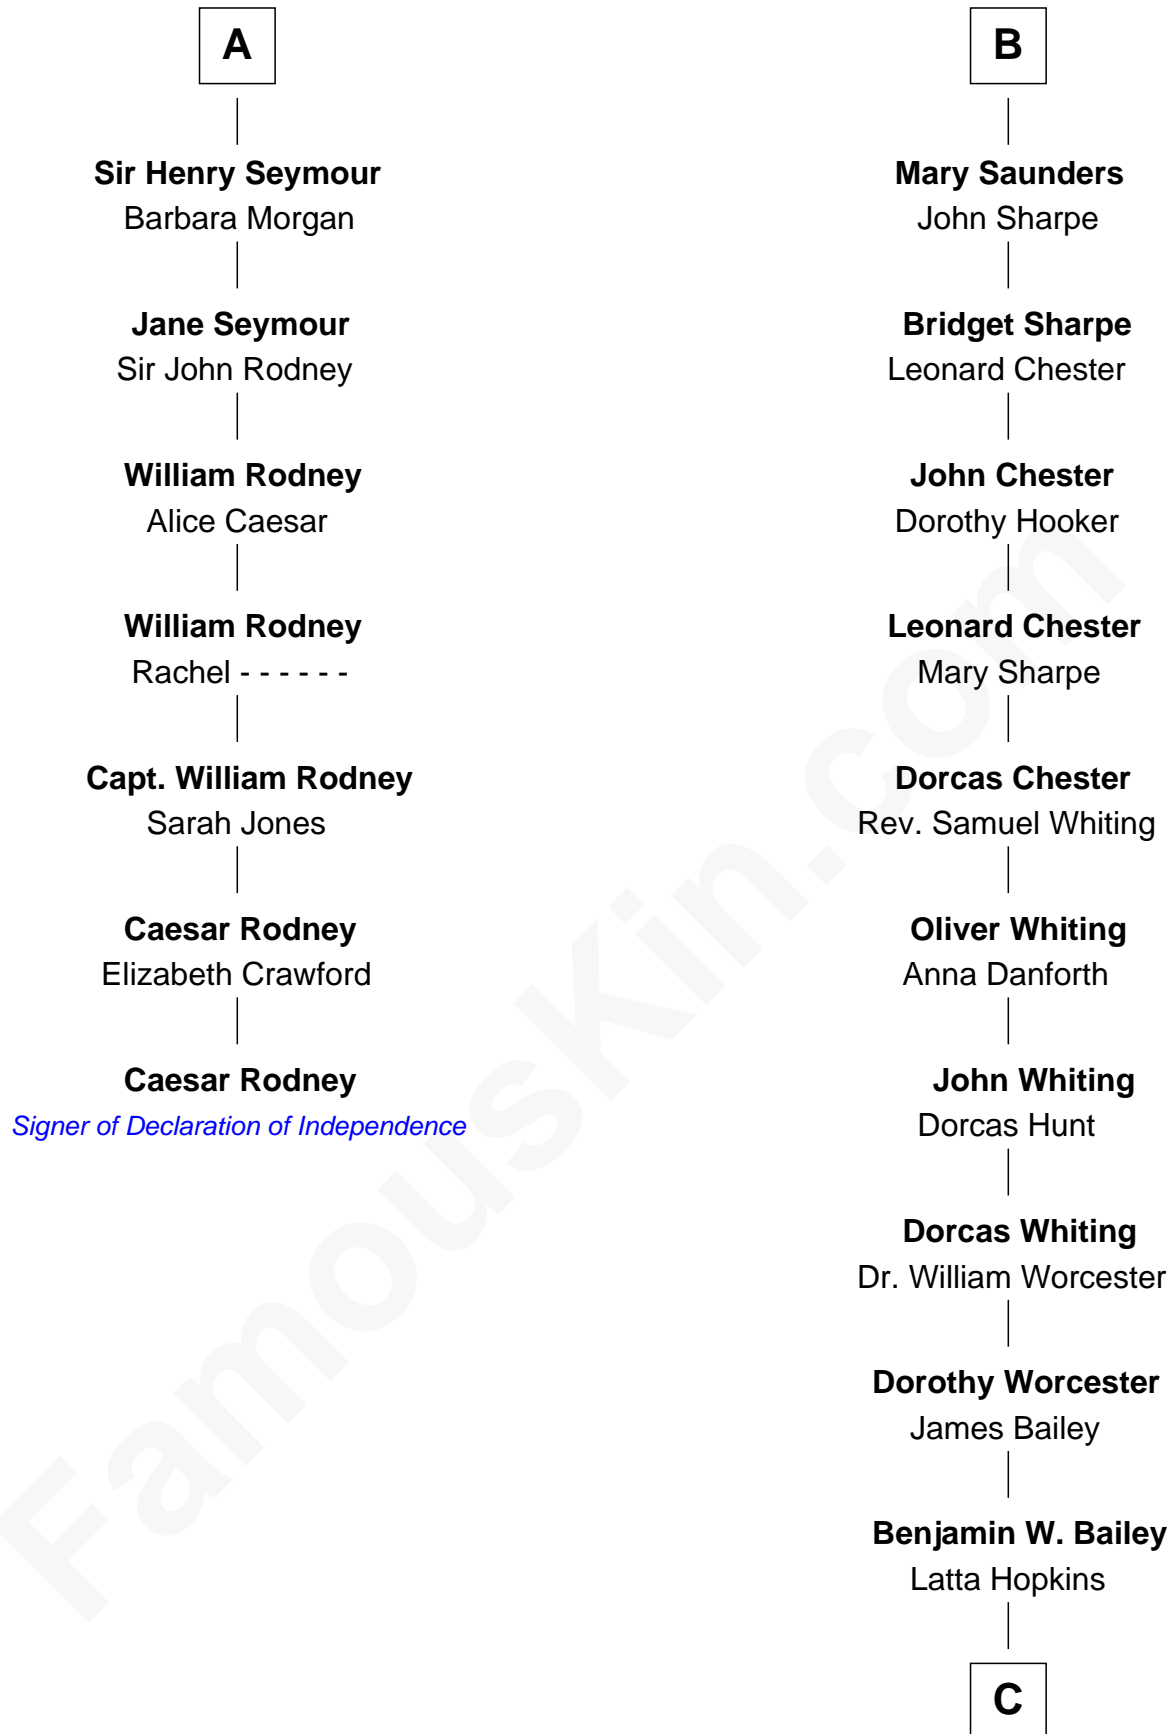

## Relationship Chart of

### Caesar Rodney

*Signer of the Declaration of Independence*

13th cousin 7 times removed of

**Bette Davis**  
*Movie Actress*

**Sir William de Boteler**  
Ela Herdeburgh

**C**

**Harriet Jane Bailey**  
Charles Otis Thompson

**Harriet Eugenia Thompson**  
William Aaron Favor

**Ruth Augusta Favor**  
Harlow Morrell Davis

**Bette Davis**  
*Movie Actress*

FamousKin.com