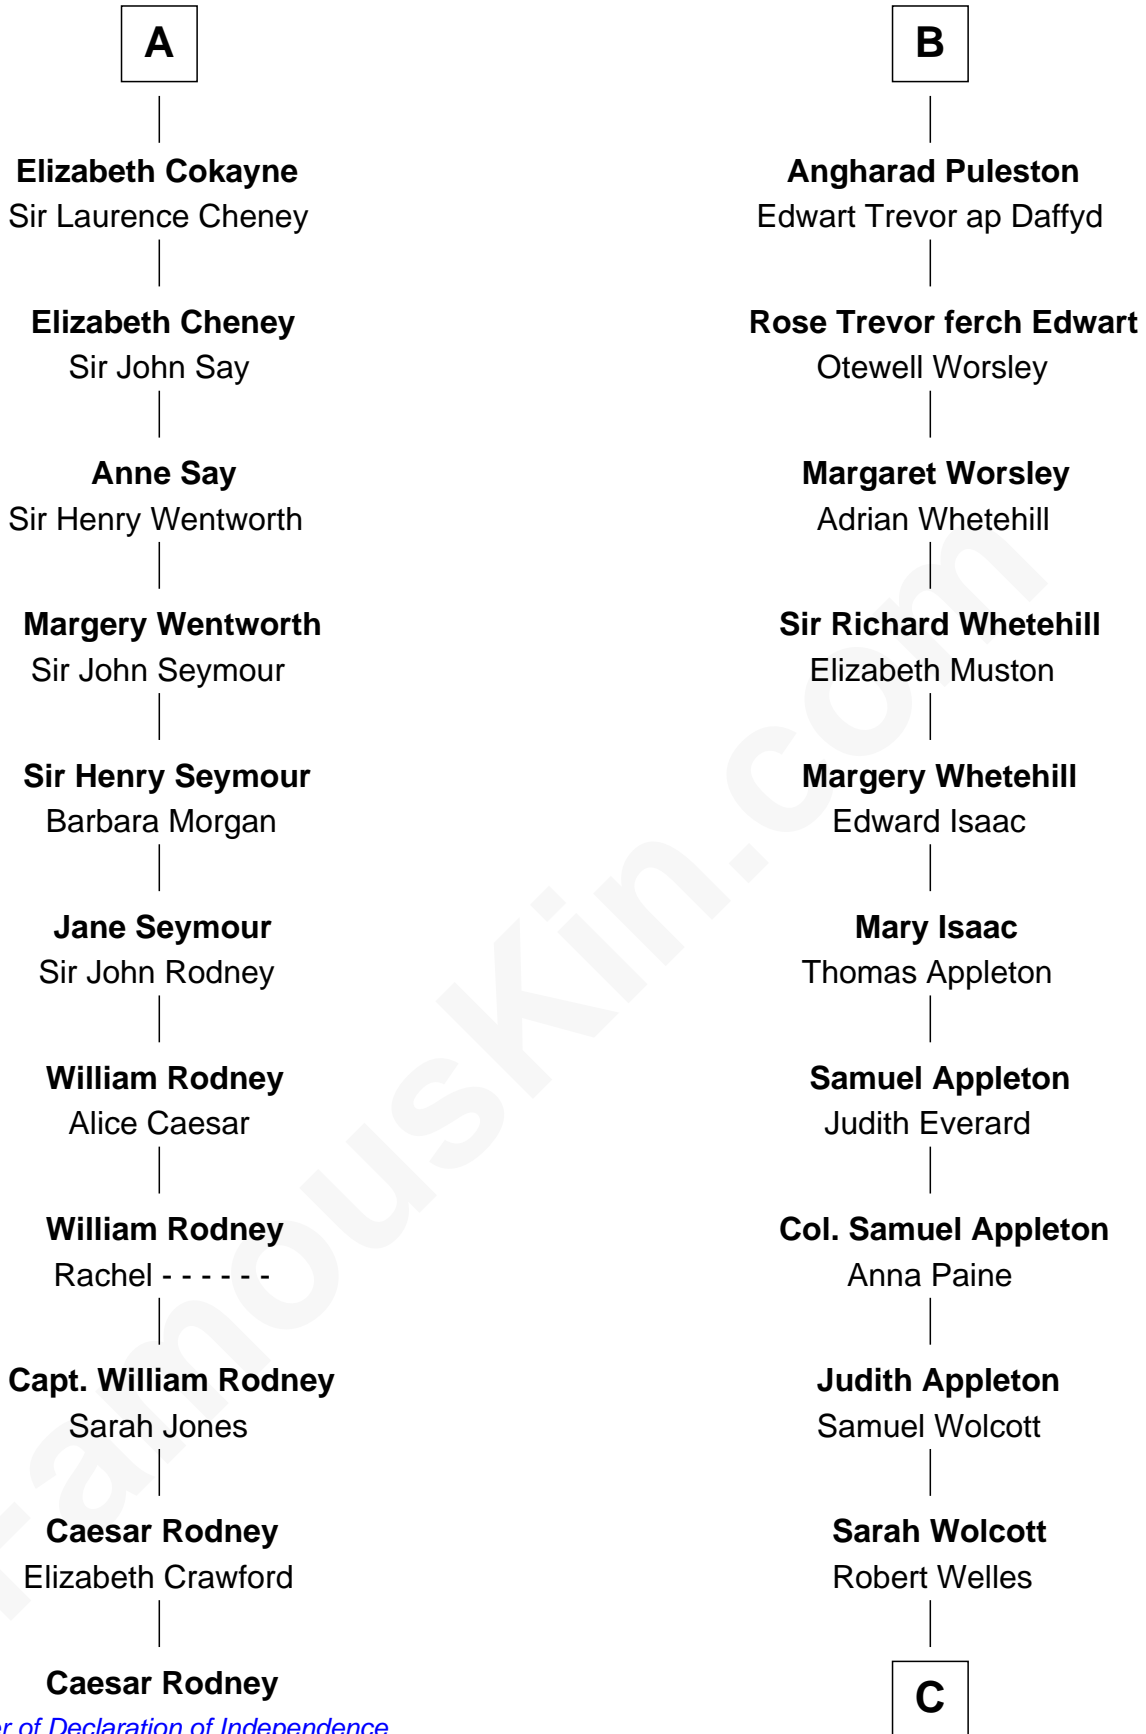

FamousKin.com

Relationship Chart of

Caesar Rodney

Signer of the Declaration of Independence

17th cousin 3 times removed of

Eliphalet Remington

Founder of Remington Arms Company

Bertrade de Montfort

Hugh de Kevelioc

C

Sarah Welles
Jonathan Robbins

Sarah Robbins
Elisha Kilbourn

Elizabeth Kilbourn
Eliphalet Remington

Eliphalet Remington

Founder of Remington Arms Company