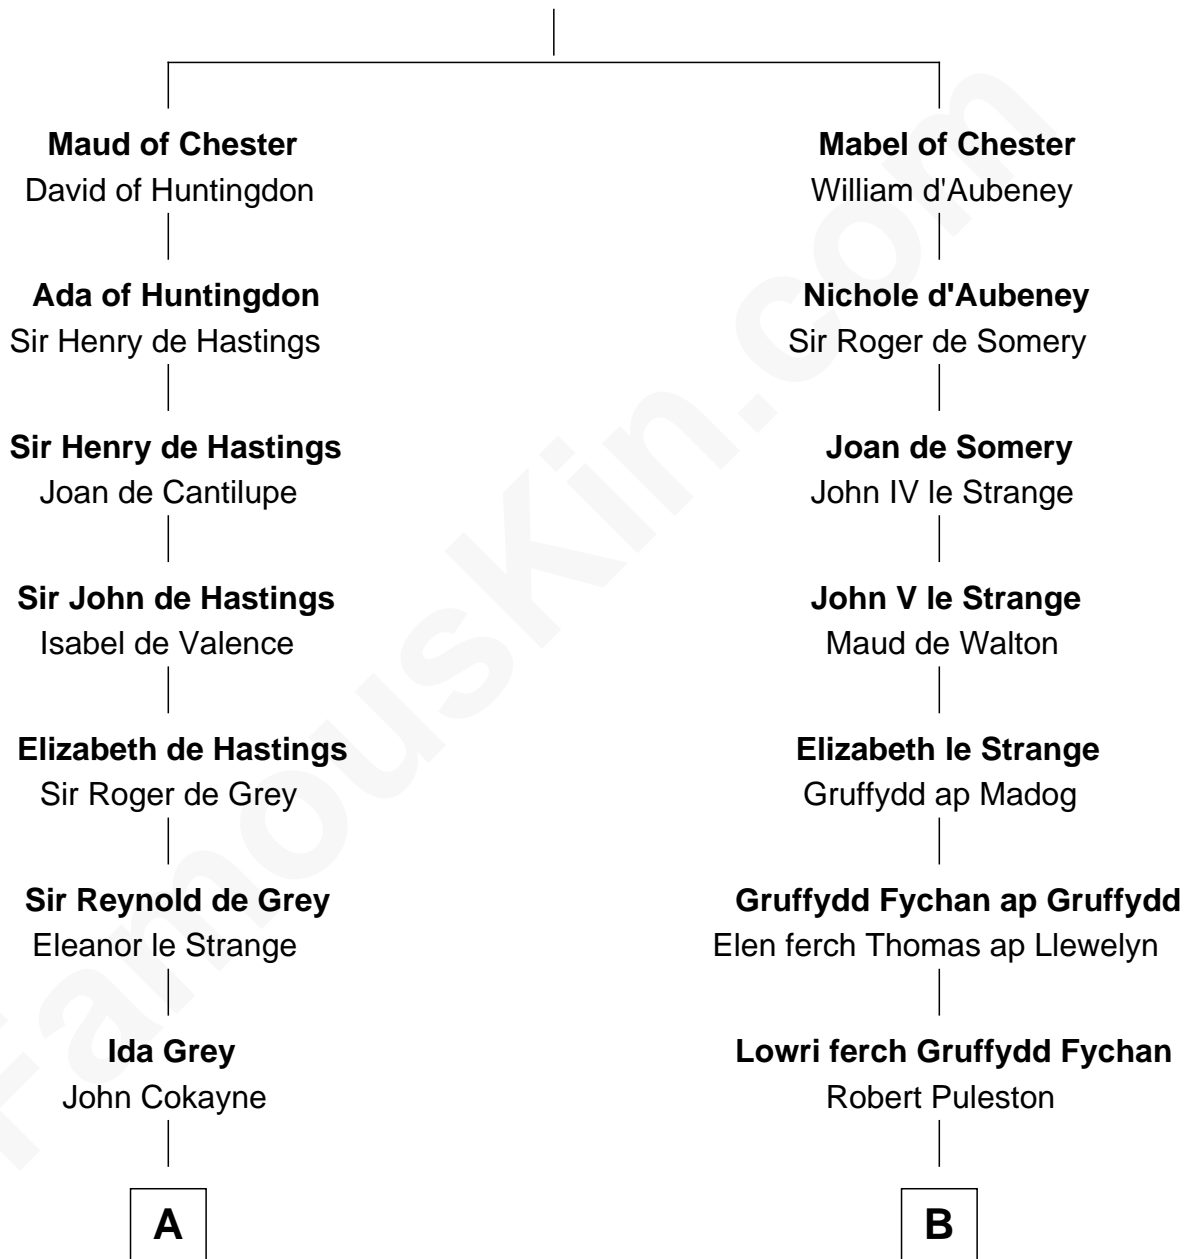

FamousKin.com

Relationship Chart of

Caesar Rodney

Signer of the Declaration of Independence

17th cousin 3 times removed of

Eliphalet Remington

Founder of Remington Arms Company

Bertrade de Montfort

Hugh de Kevelioc

C

Sarah Welles
Jonathan Robbins

Sarah Robbins
Elisha Kilbourn

Elizabeth Kilbourn
Eliphalet Remington

Eliphalet Remington

Founder of Remington Arms Company