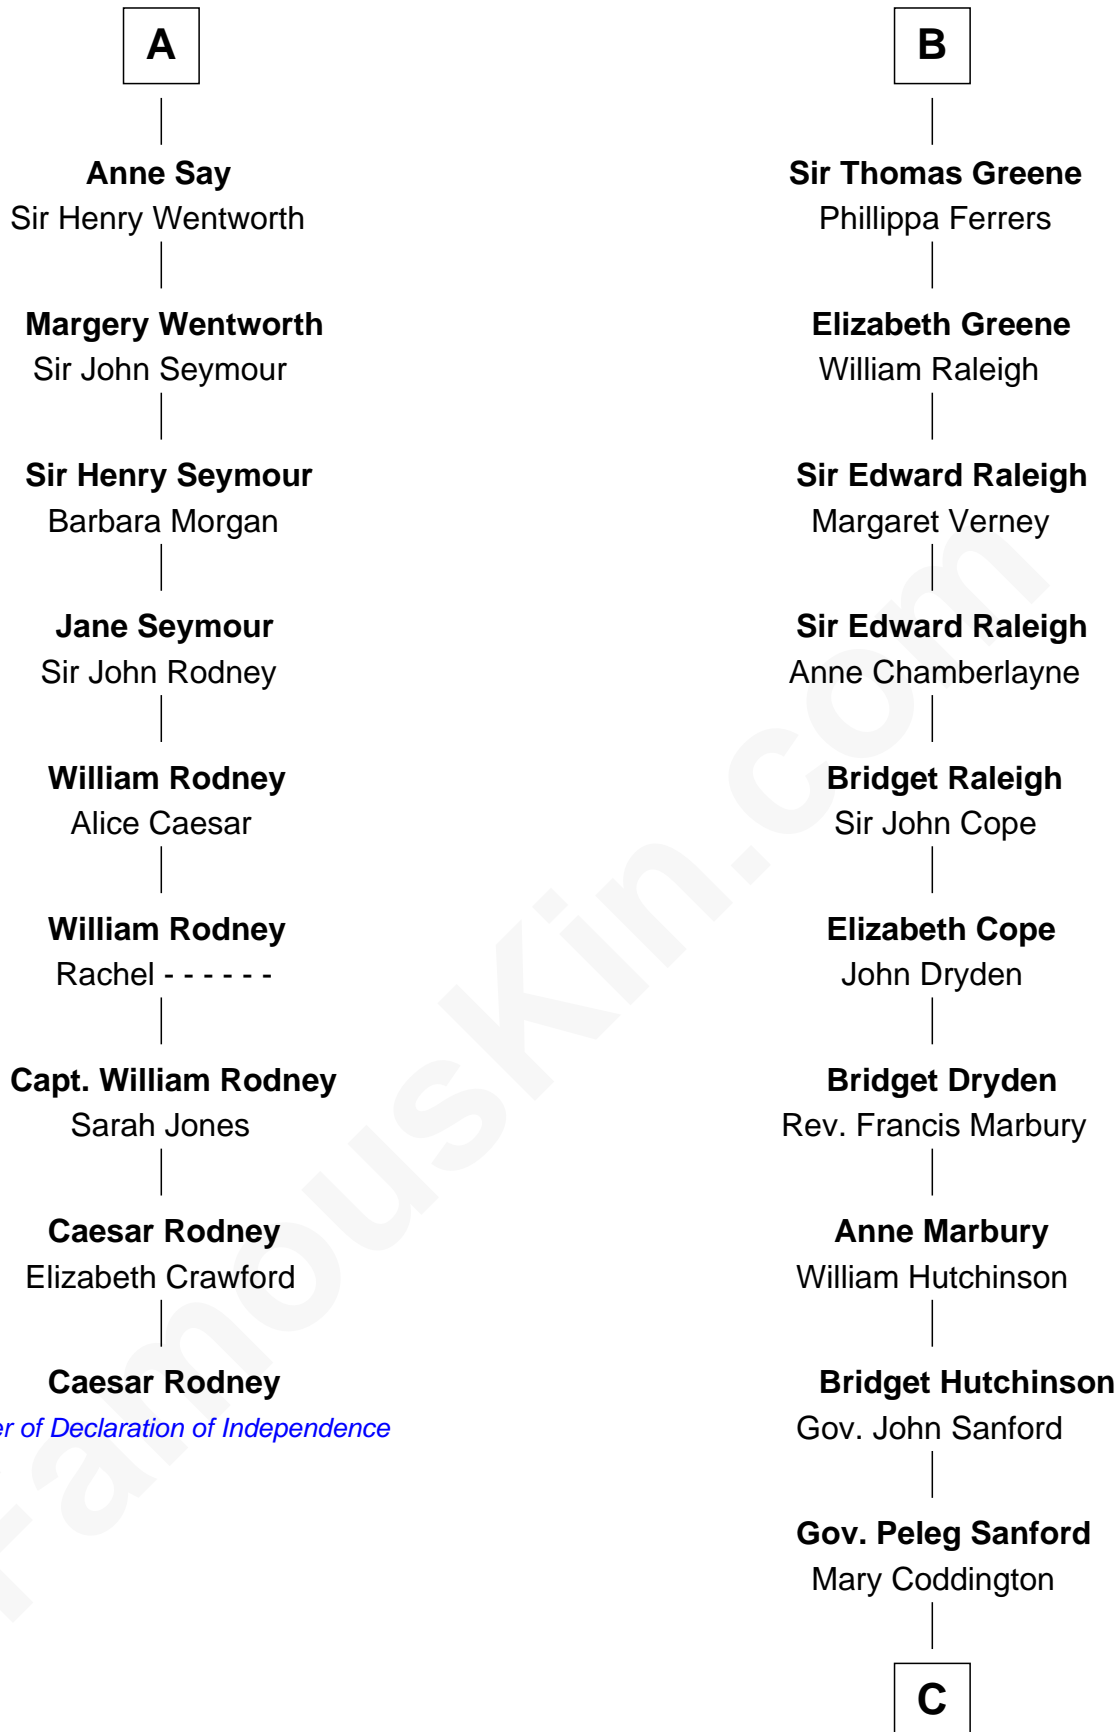

FamousKin.com

Relationship Chart of

Caesar Rodney

Signer of the Declaration of Independence

15th cousin 6 times removed of

Lucretia (Rudolph) Garfield

First Lady of President James Garfield

Sir Humphrey de Bohun

Maud of Eu

C

Anne Sanford

Capt. John Mason

Peleg Sanford Mason

Mary Stanton

Elijah Mason

Lucretia Greene