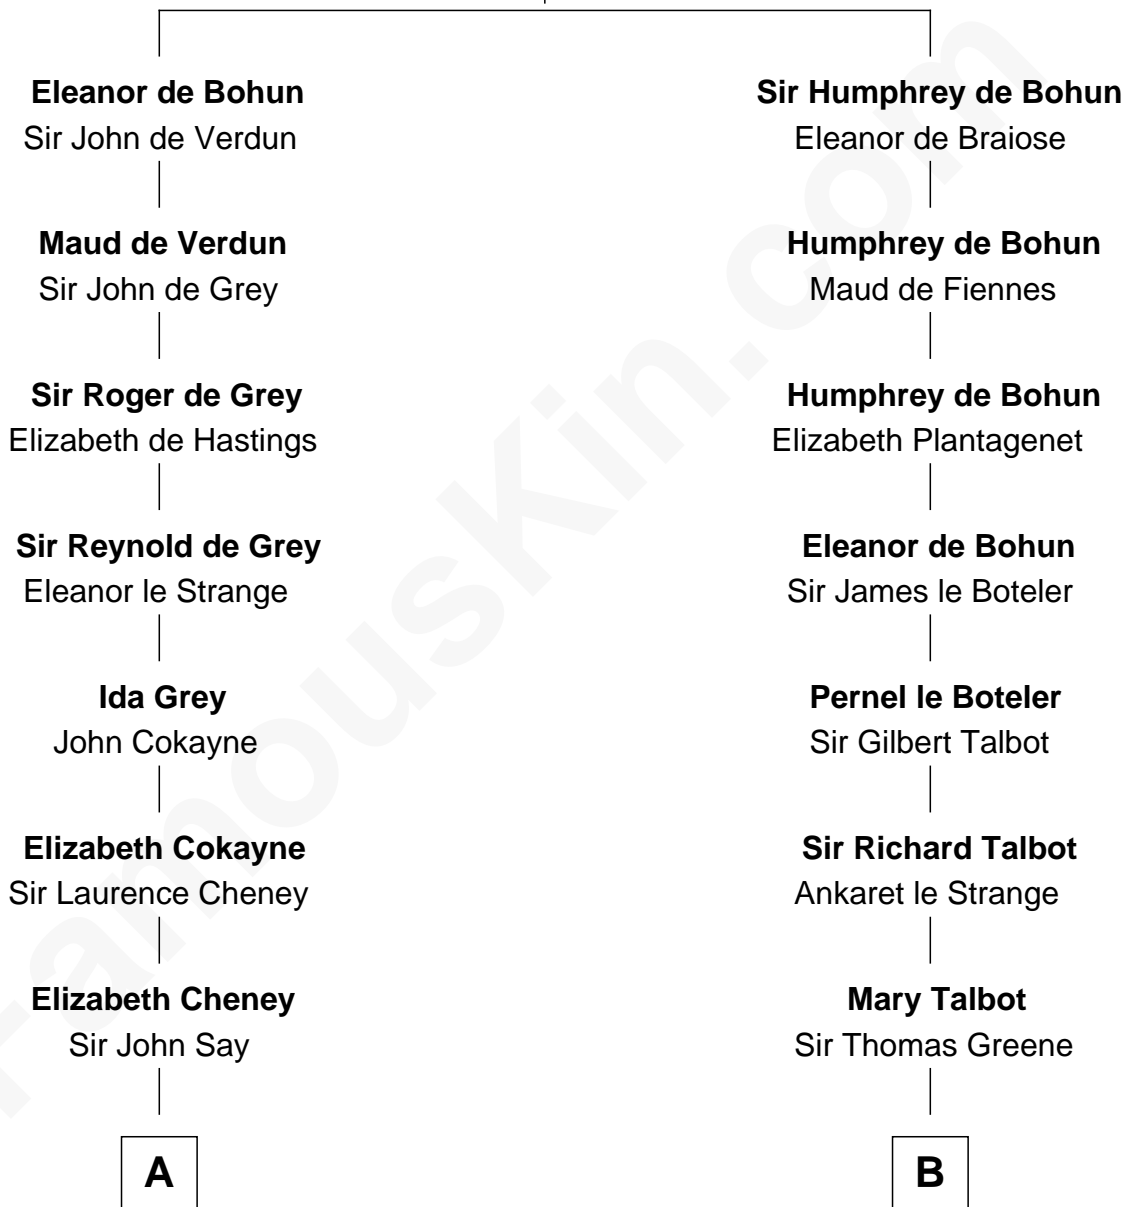

FamousKin.com

Relationship Chart of

Caesar Rodney

Signer of the Declaration of Independence

15th cousin 6 times removed of

Lucretia (Rudolph) Garfield

First Lady of President James Garfield

Sir Humphrey de Bohun

Maud of Eu

C

Anne Sanford

Capt. John Mason

Peleg Sanford Mason

Mary Stanton

Elijah Mason

Lucretia Greene

Arabella Greene Mason

Zebulon Rudolph

Lucretia (Rudolph) Garfield

First Lady of James Garfield

FamousKin.com