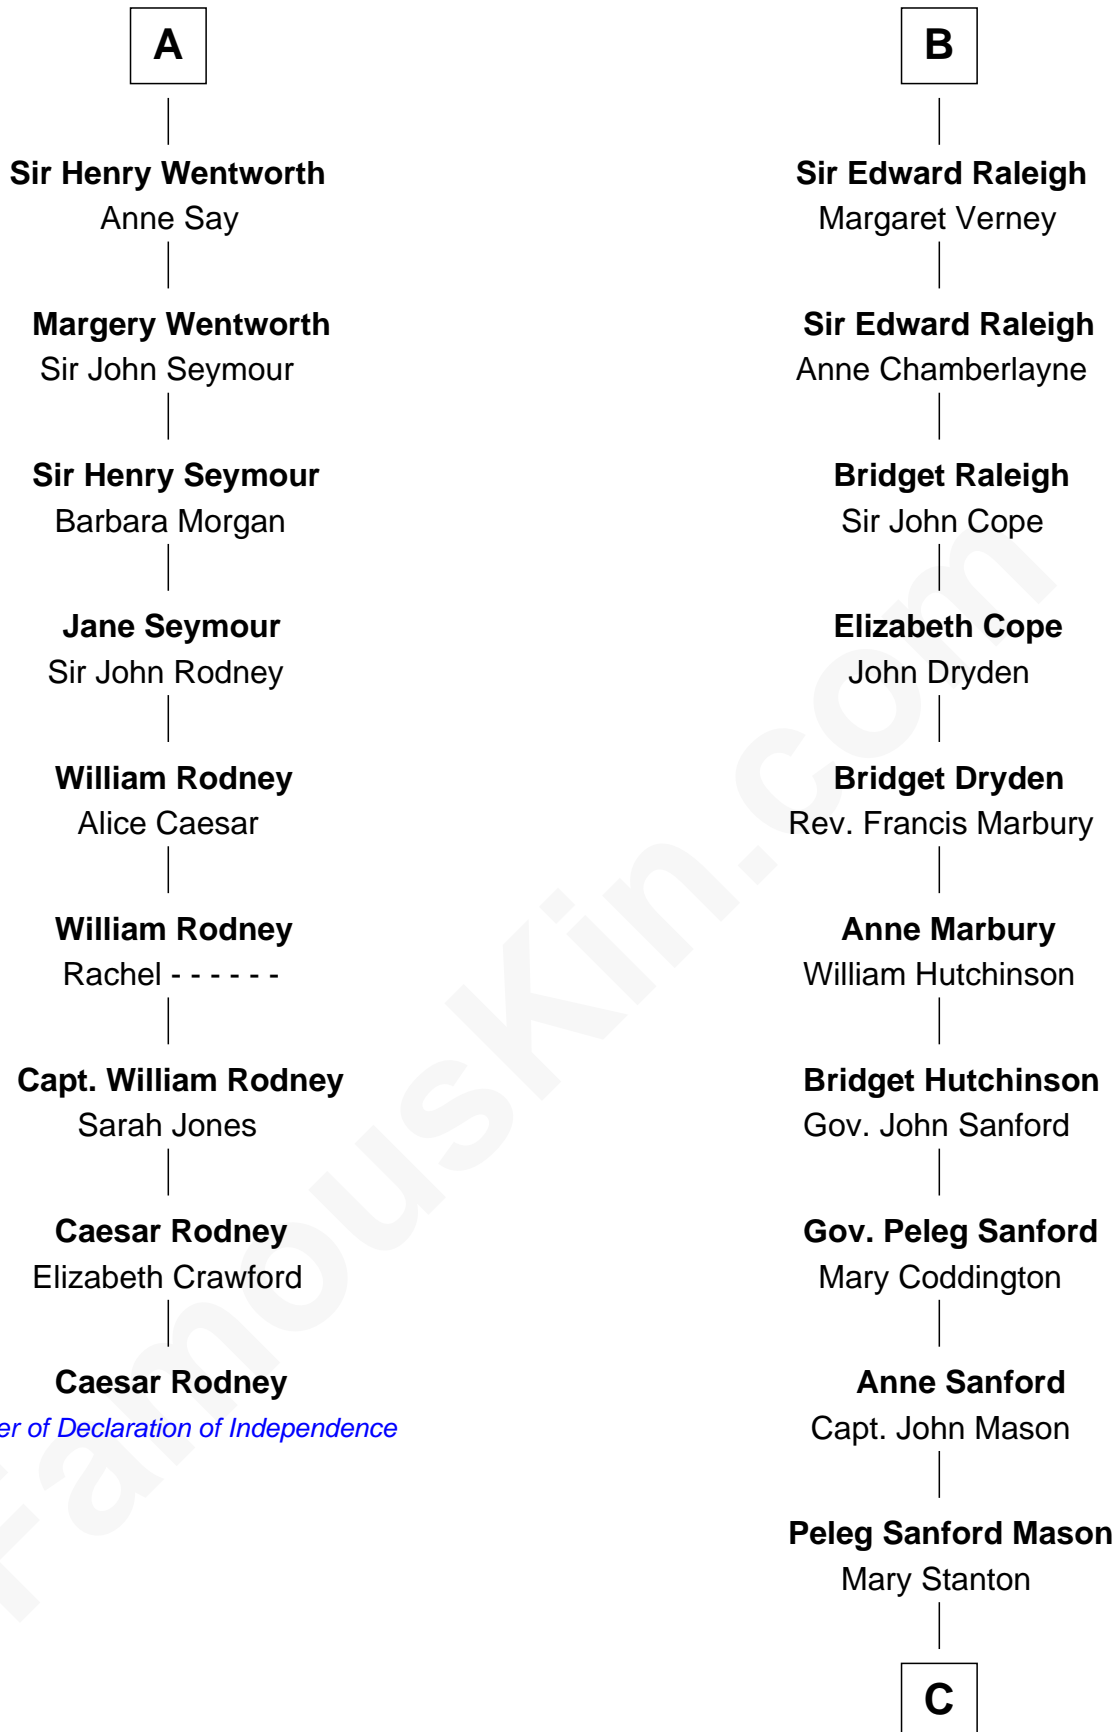

FamousKin.com

Relationship Chart of

Caesar Rodney

Signer of the Declaration of Independence

15th cousin 4 times removed of

Lucretia (Rudolph) Garfield

First Lady of President James Garfield

C

Elijah Mason
Lucretia Greene

Arabella Greene Mason
Zebulon Rudolph

Lucretia (Rudolph) Garfield
First Lady of James Garfield

FamousKin.com