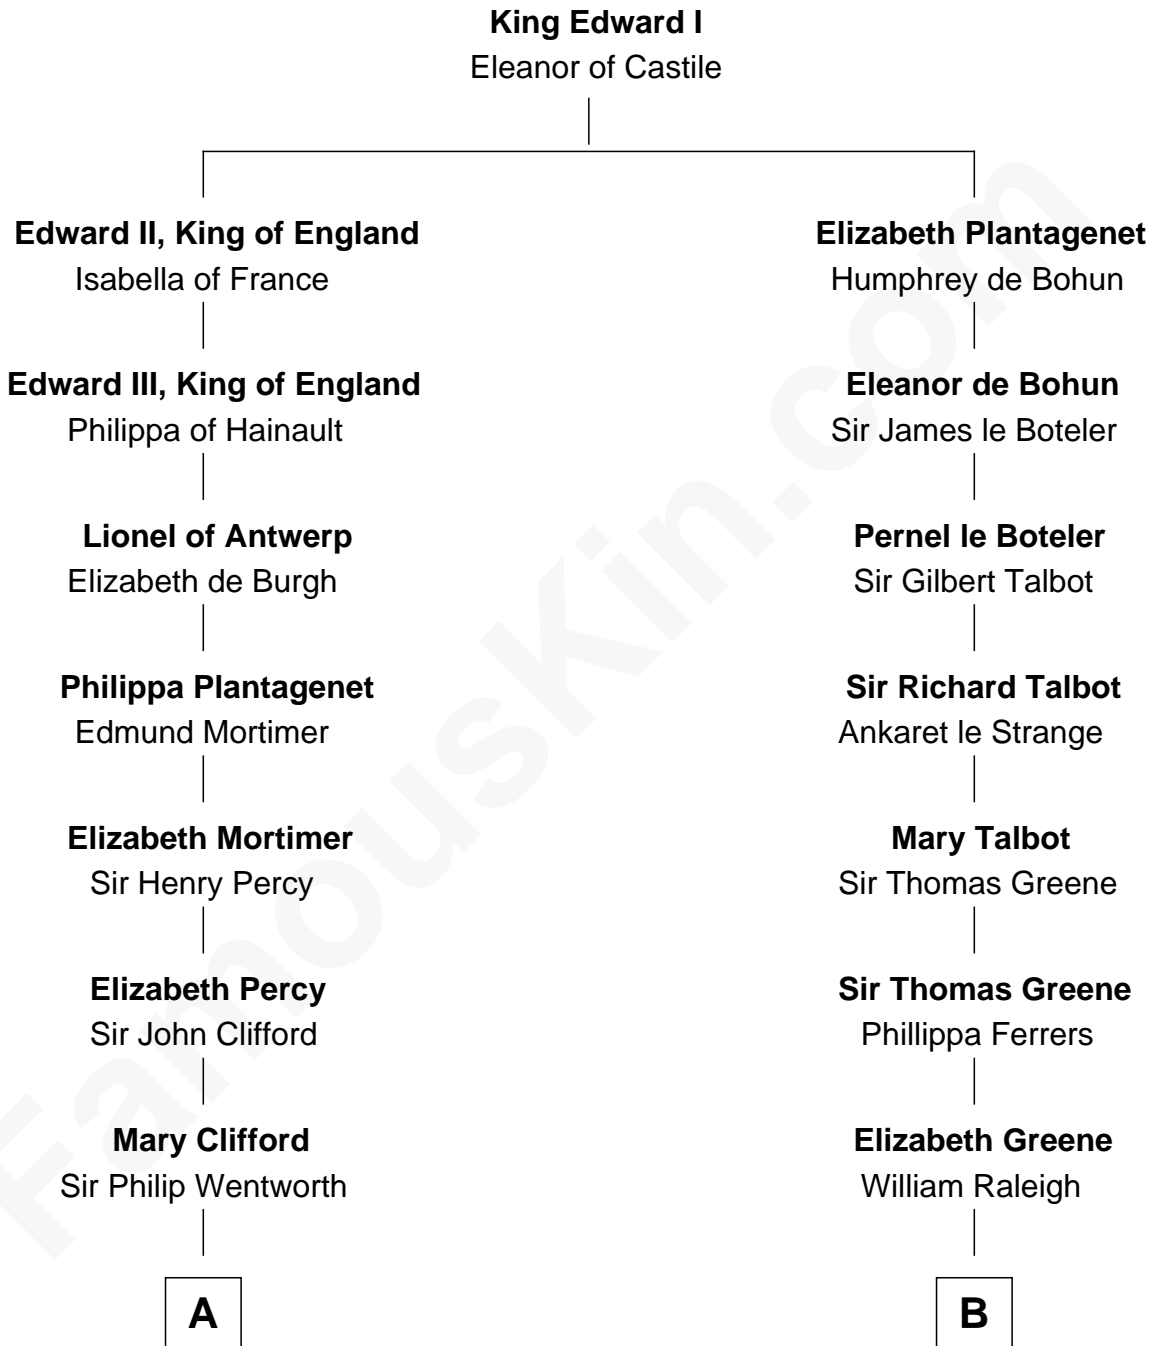

FamousKin.com

Relationship Chart of

Caesar Rodney

Signer of the Declaration of Independence

15th cousin 4 times removed of

Lucretia (Rudolph) Garfield

First Lady of President James Garfield

C

Elijah Mason
Lucretia Greene

Arabella Greene Mason
Zebulon Rudolph

Lucretia (Rudolph) Garfield
First Lady of James Garfield

FamousKin.com