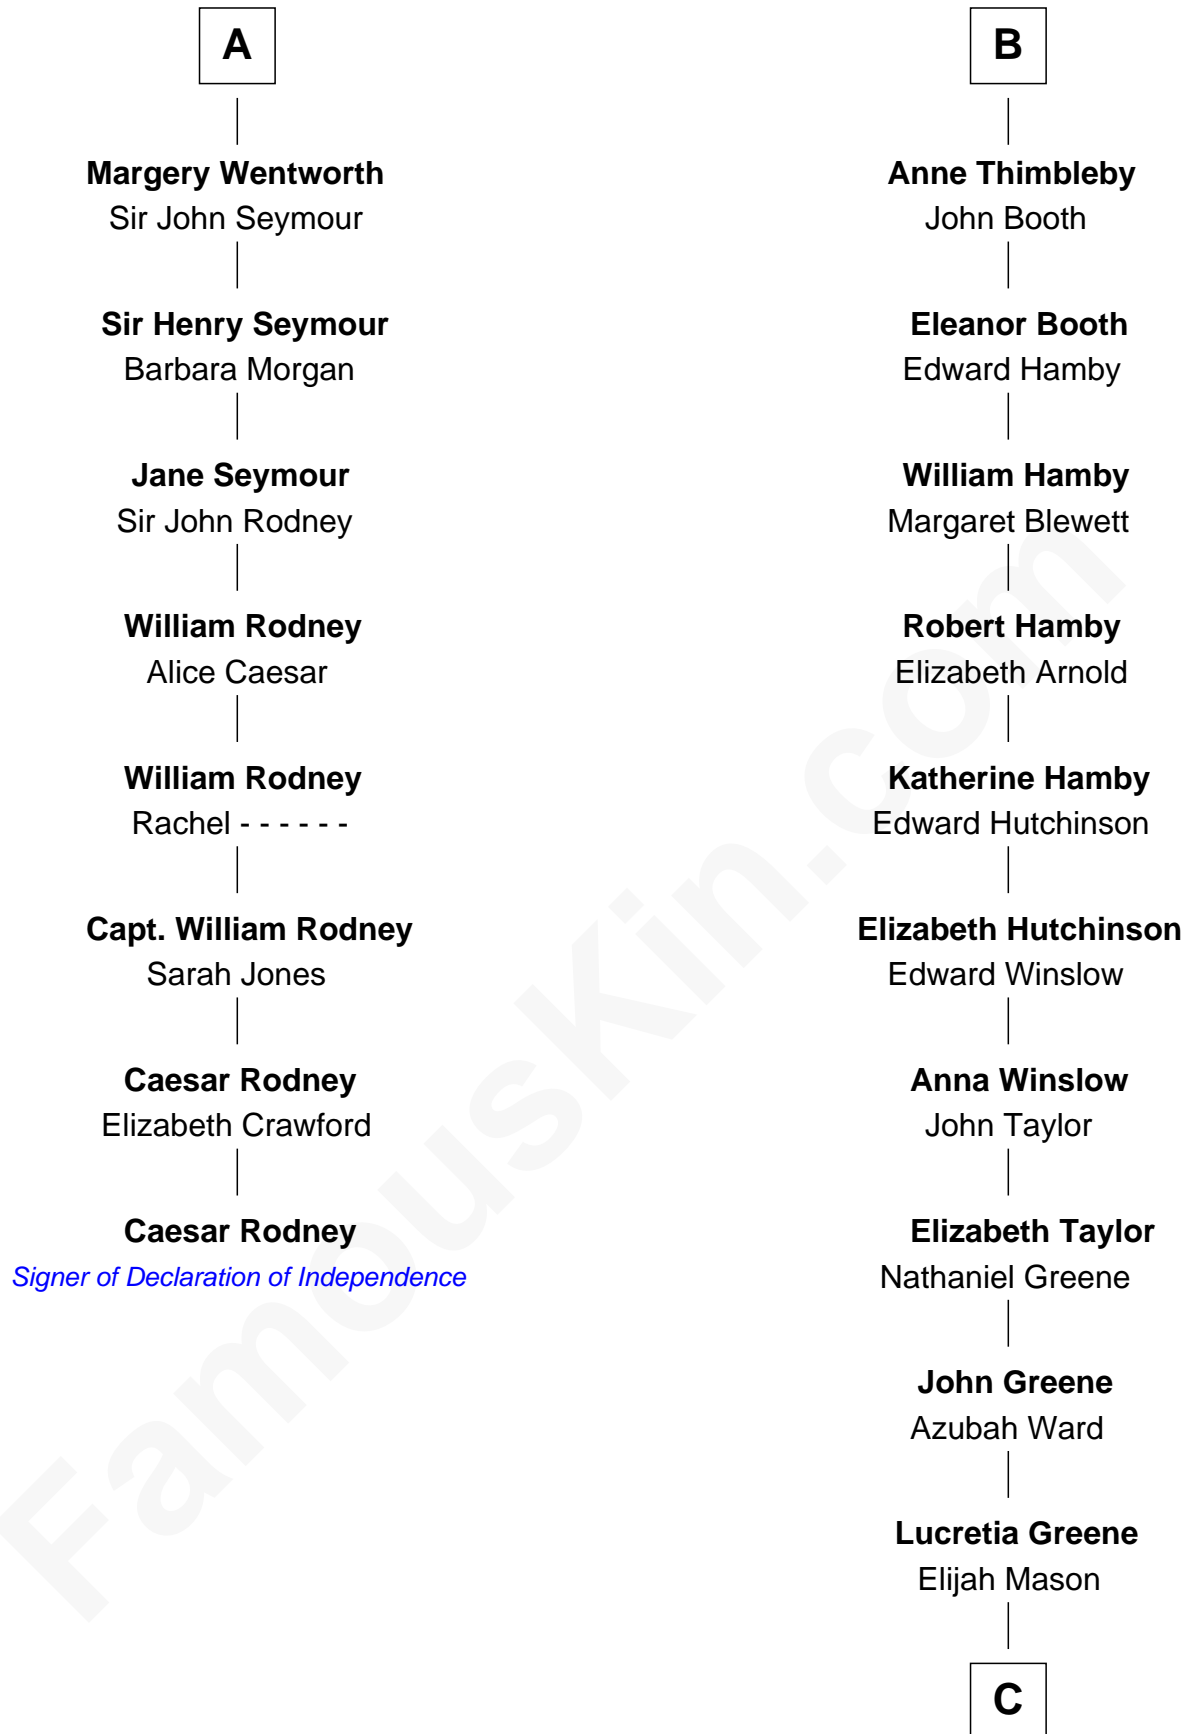

FamousKin.com

Relationship Chart of

Caesar Rodney

Signer of the Declaration of Independence

14th cousin 4 times removed of

Lucretia (Rudolph) Garfield

First Lady of President James Garfield

William de Ros
Maude de Vaux

C

Arabella Greene Mason
Zebulon Rudolph

Lucretia (Rudolph) Garfield
First Lady of James Garfield

FamousKin.com