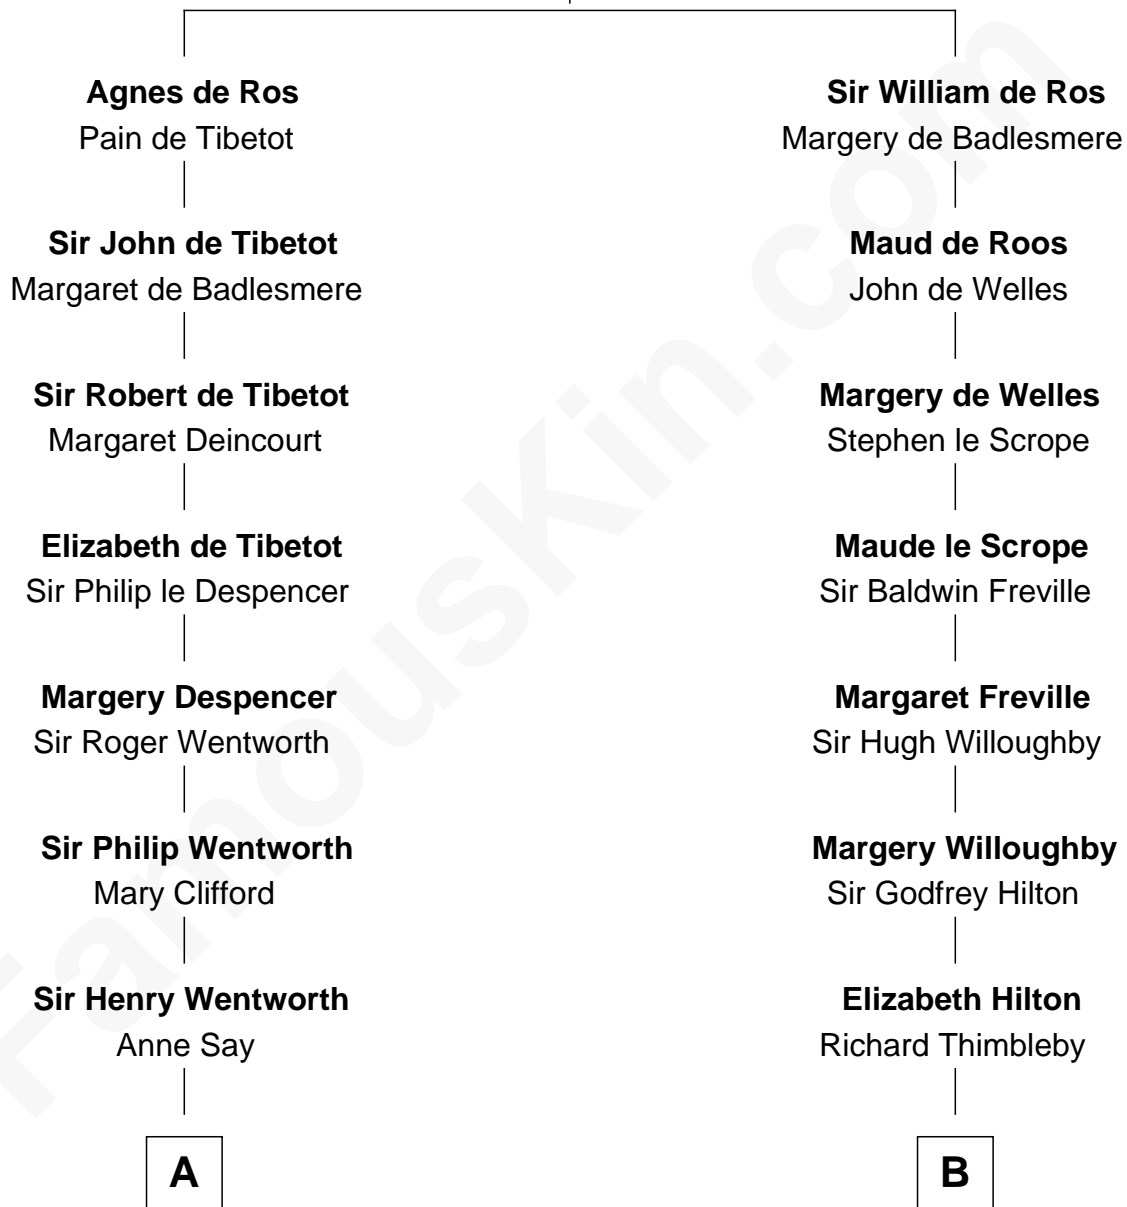

FamousKin.com

Relationship Chart of

Caesar Rodney

Signer of the Declaration of Independence

14th cousin 4 times removed of

Lucretia (Rudolph) Garfield

First Lady of President James Garfield

William de Ros
Maude de Vaux

C

Arabella Greene Mason
Zebulon Rudolph

Lucretia (Rudolph) Garfield
First Lady of James Garfield

FamousKin.com