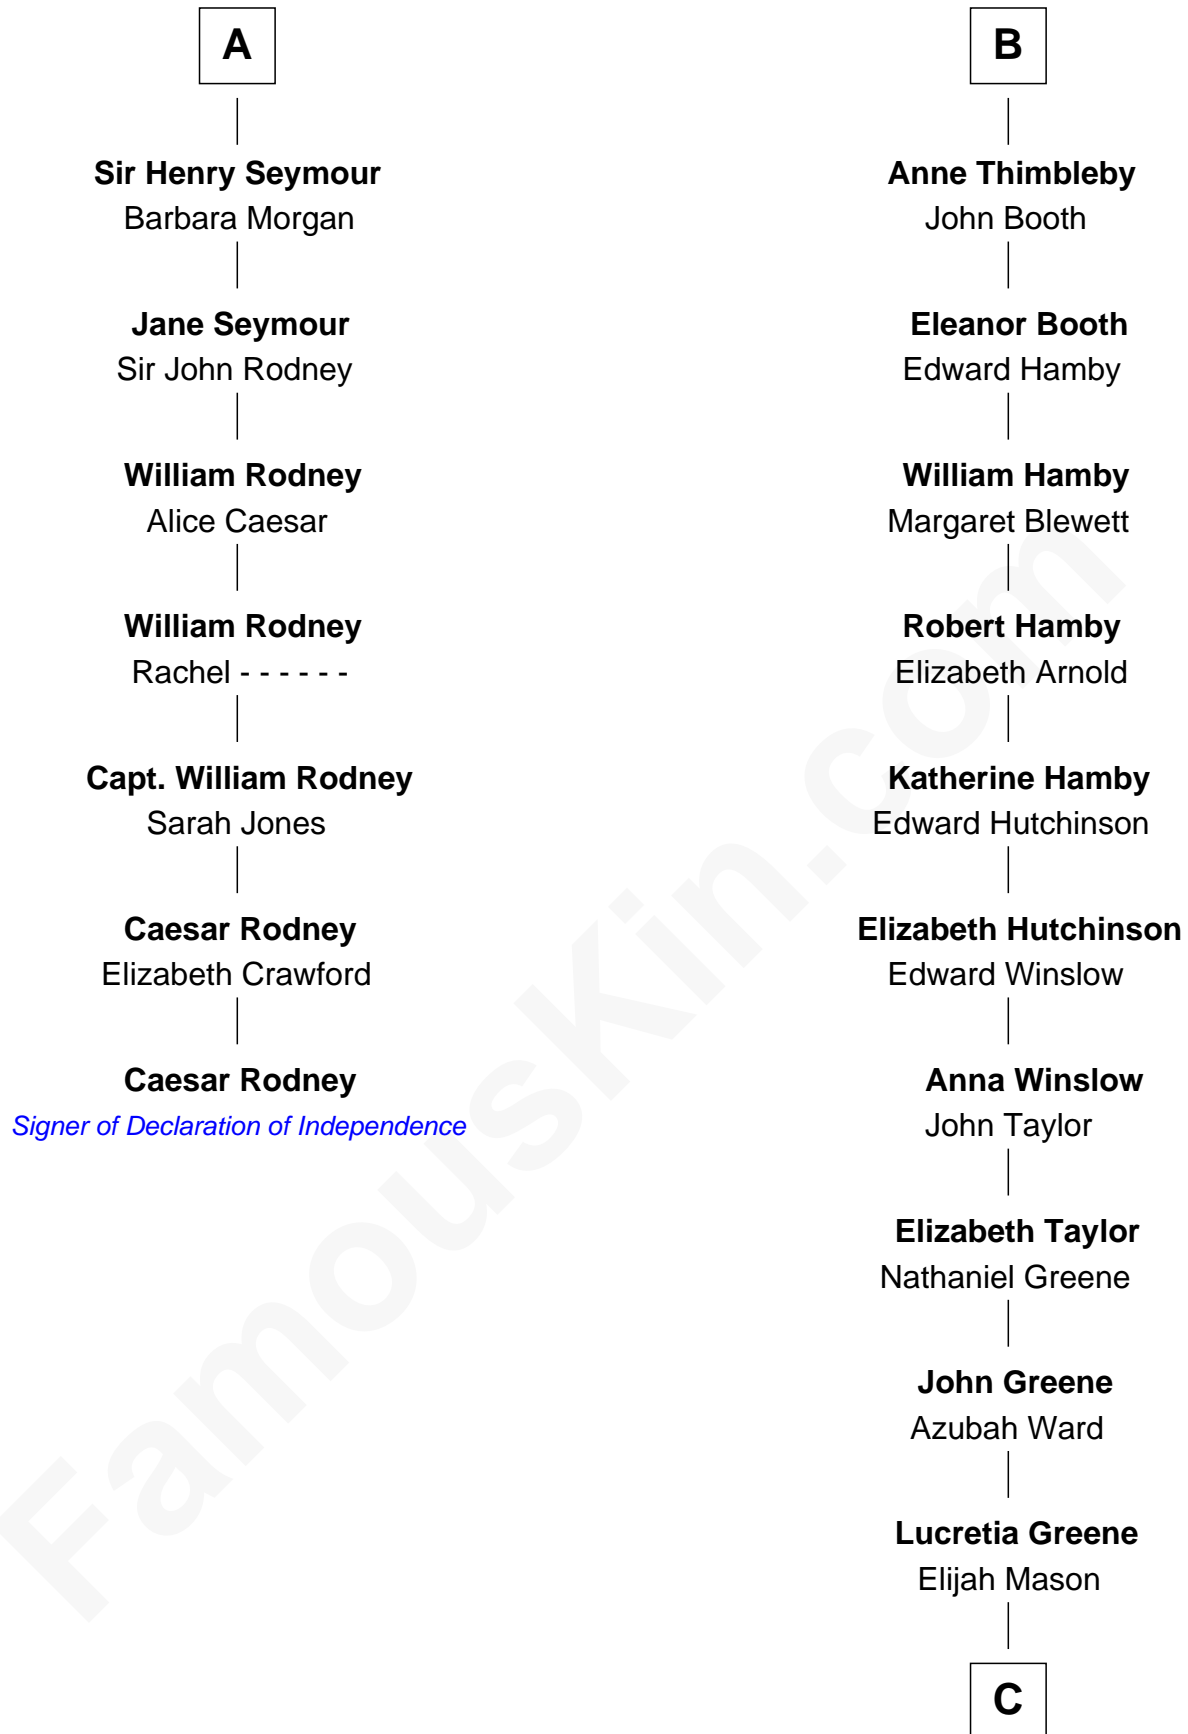

FamousKin.com

Relationship Chart of

Caesar Rodney

Signer of the Declaration of Independence

13th cousin 5 times removed of

Lucretia (Rudolph) Garfield

First Lady of President James Garfield

Bartholomew de Badlesmere

Margaret de Clare

Margaret de Badlesmere

Sir John de Tibetot

Sir Robert de Tibetot

Margaret Deincourt

Elizabeth de Tibetot

Sir Philip le Despencer

Margery Despencer

Margaret Freville

Sir Hugh Willoughby

Margery Willoughby

Sir Godfrey Hilton

Elizabeth Hilton

Richard Thimbleby

B

C

Arabella Greene Mason

Zebulon Rudolph

Lucretia (Rudolph) Garfield

First Lady of James Garfield

FamousKin.com