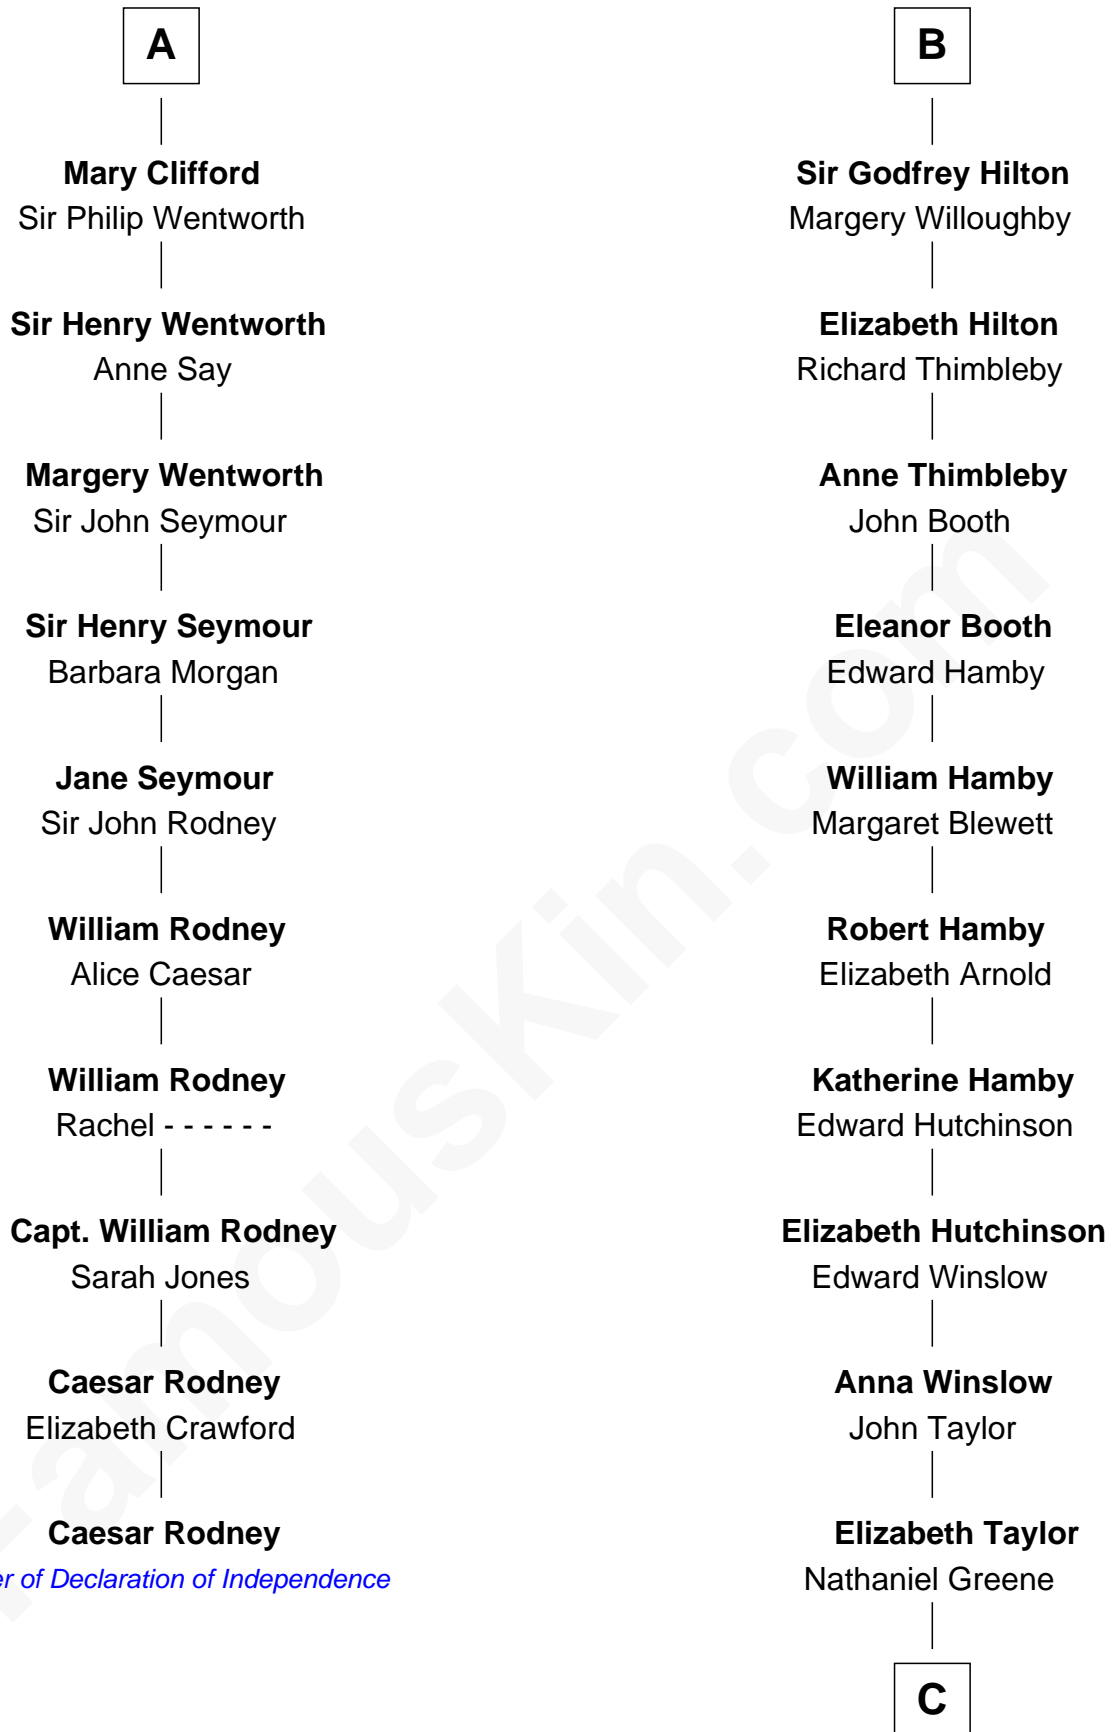

## Relationship Chart of

### Caesar Rodney

*Signer of the Declaration of Independence*

16th cousin 4 times removed of

### Lucretia (Rudolph) Garfield

*First Lady of President James Garfield*

**Sir Roger de Quincy**  
Helen of Galloway

**C**

**John Greene**

Azubah Ward

**Lucretia Greene**

Elijah Mason