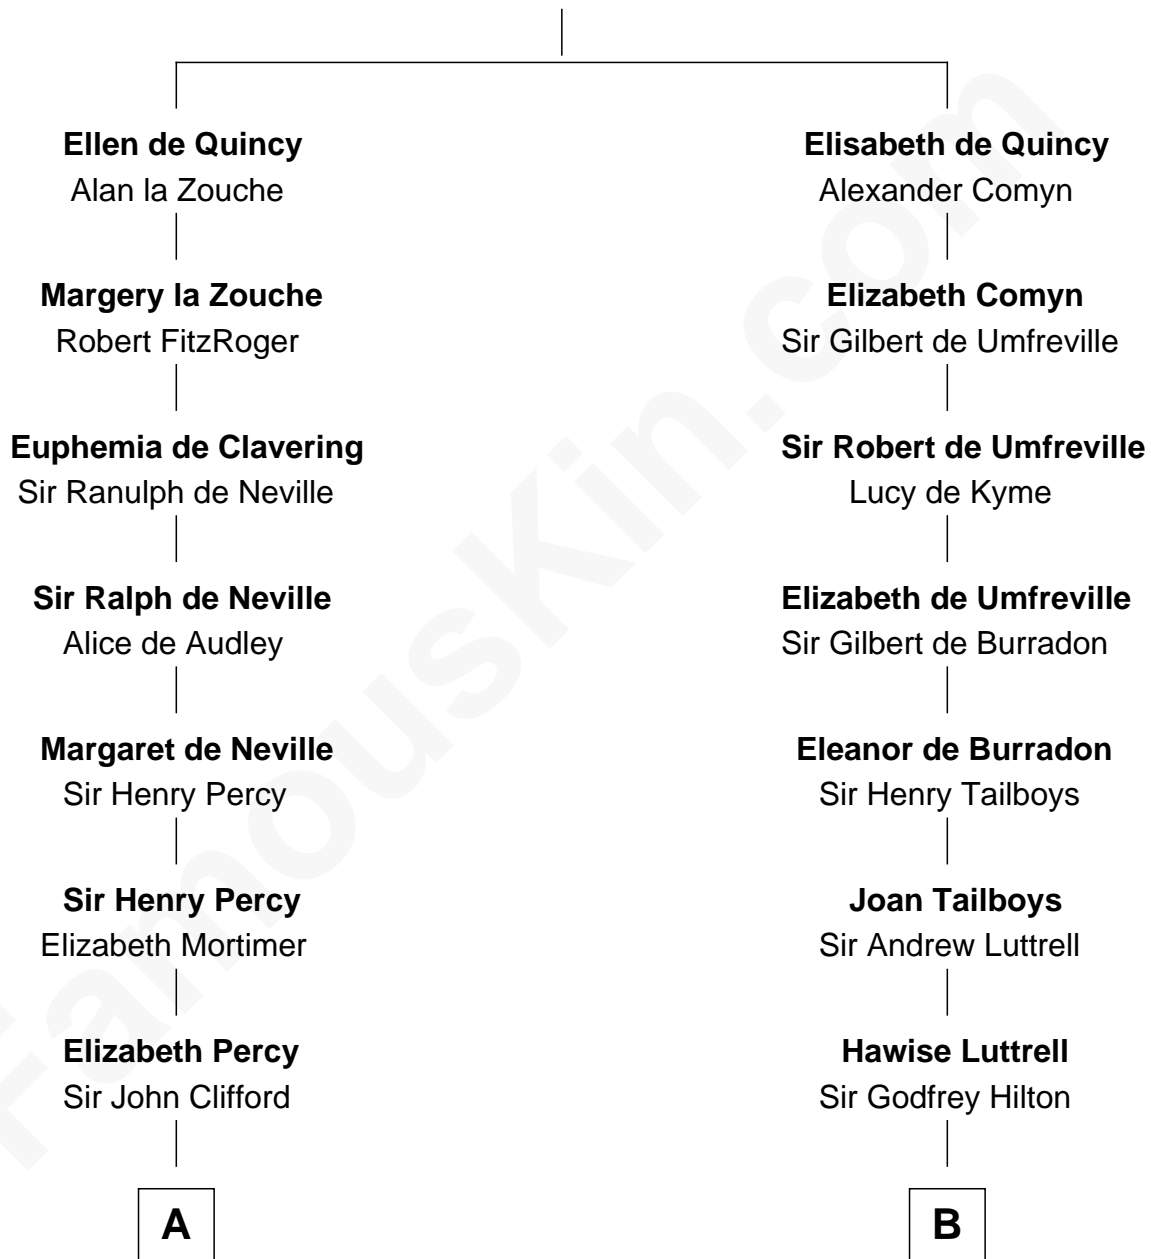

## Relationship Chart of

### Caesar Rodney

*Signer of the Declaration of Independence*

16th cousin 4 times removed of

### Lucretia (Rudolph) Garfield

*First Lady of President James Garfield*

**Sir Roger de Quincy**  
Helen of Galloway

**C**

**John Greene**

Azubah Ward

**Lucretia Greene**

Elijah Mason

**Arabella Greene Mason**

Zebulon Rudolph

**Lucretia (Rudolph) Garfield**

*First Lady of James Garfield*

FamousKin.com