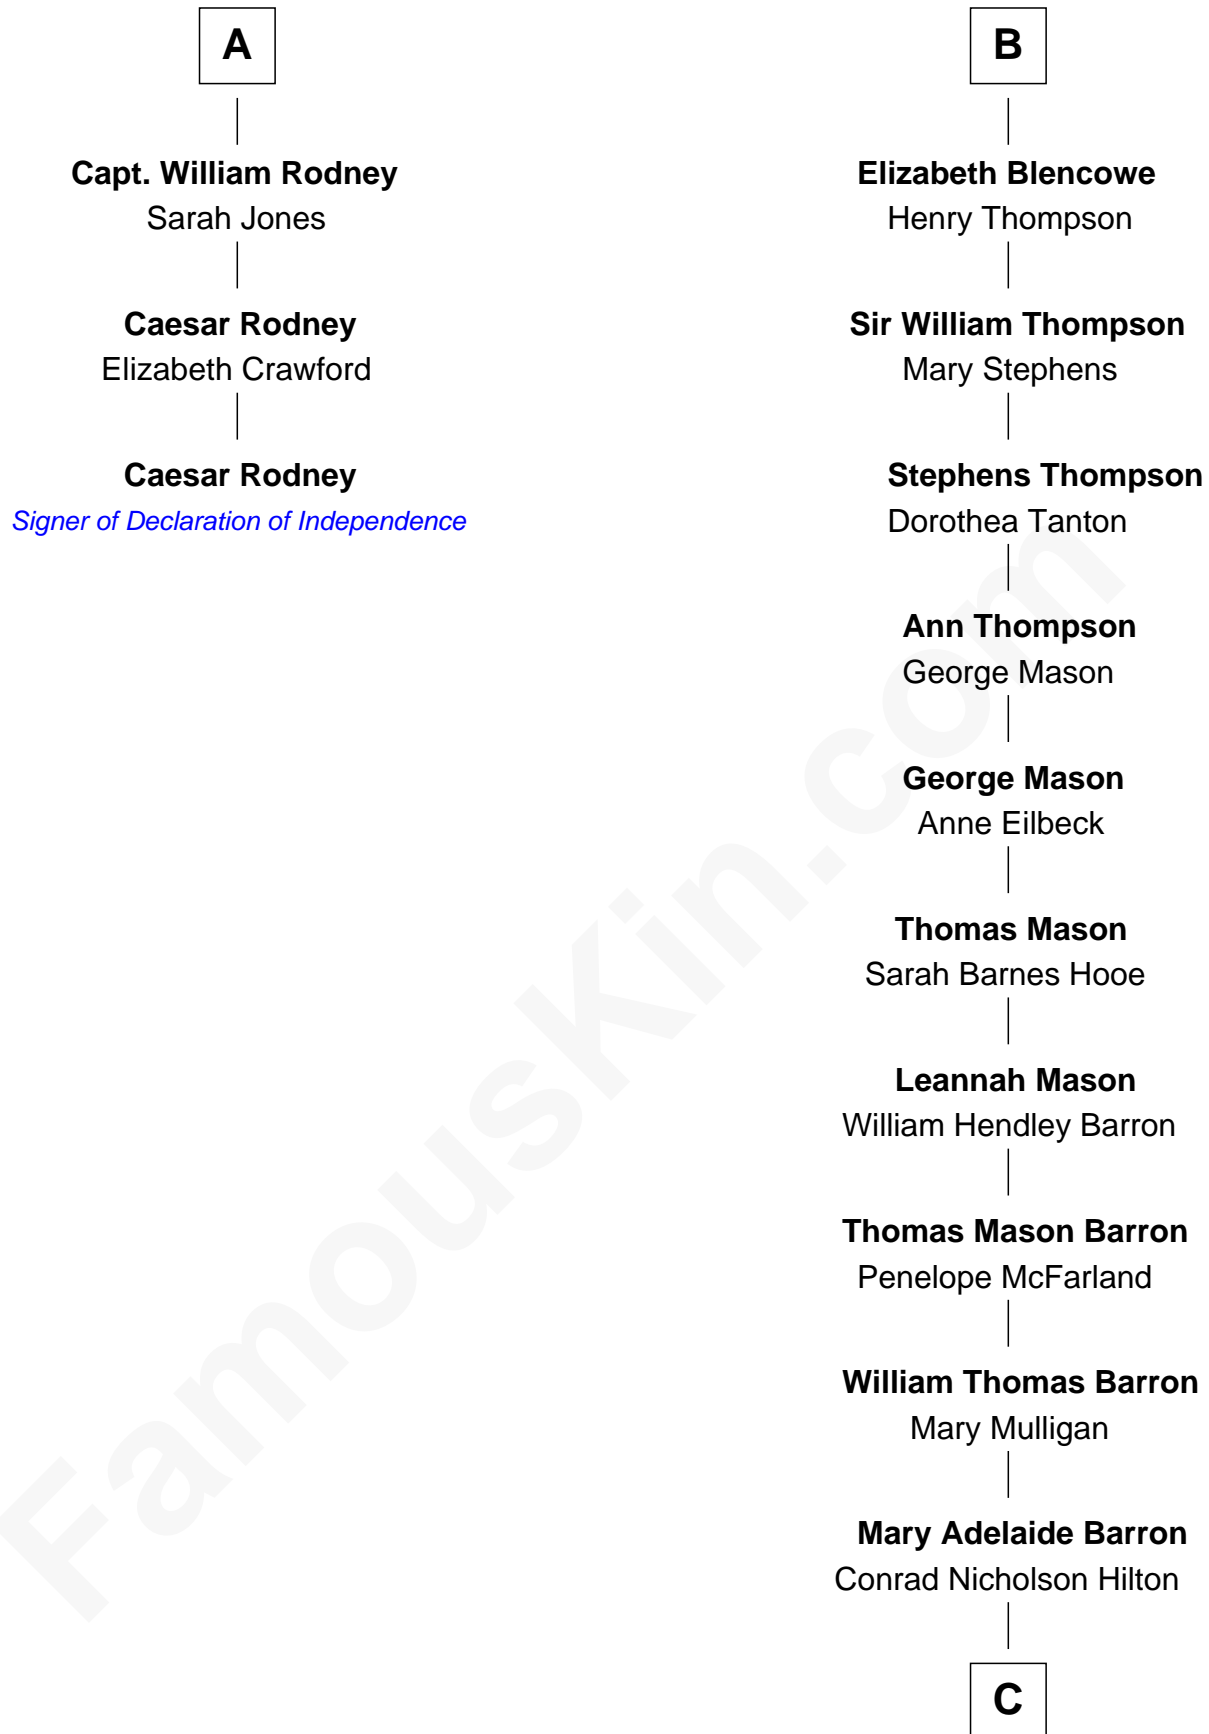

FamousKin.com

Relationship Chart of Caesar Rodney

Signer of the Declaration of Independence

9th cousin 10 times removed of

Paris Hilton

Socialite and TV Personality

Sir John Clifford

Elizabeth Percy

C

—
Barron Hilton

Marilyn June Hawley

—
Richard Howard Hilton

Kathleen Elizabeth Avanzino

—
Paris Hilton

Socialite and TV Personality

FamousKin.com