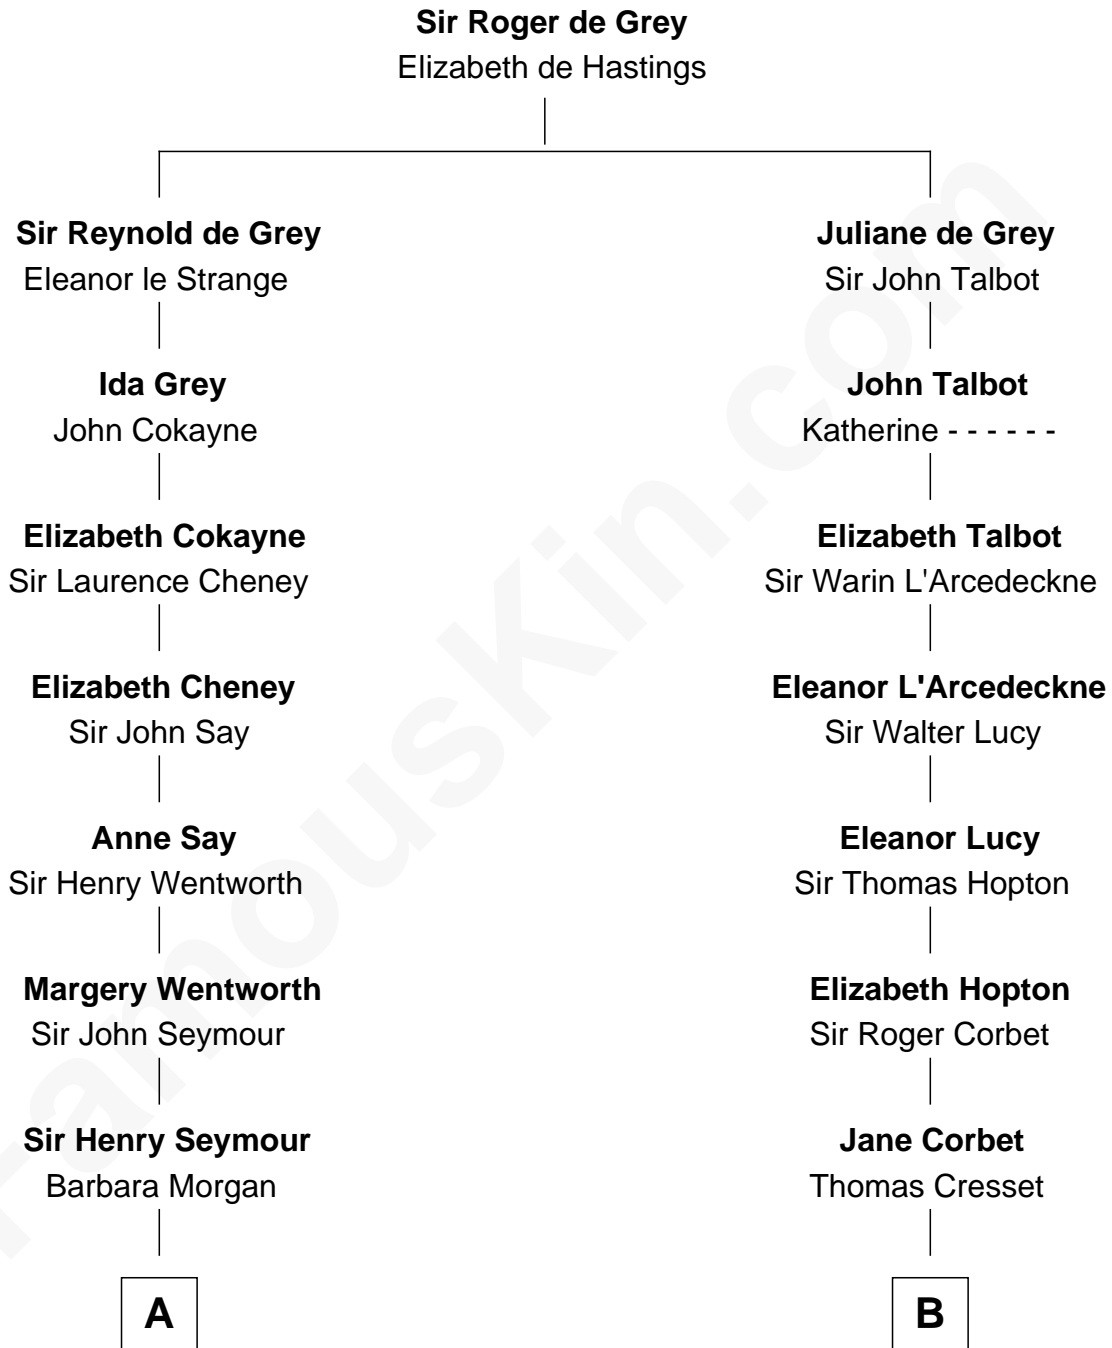

FamousKin.com

Relationship Chart of

Caesar Rodney

Signer of the Declaration of Independence

11th cousin 1 time removed of

Richard More

(c1614 - c1696) Mayflower passenger 1620

MAYFLOWER

A

Jane Seymour
Sir John Rodney

William Rodney
Alice Caesar

William Rodney
Rachel - - - - -

Capt. William Rodney
Sarah Jones

Caesar Rodney
Elizabeth Crawford

Caesar Rodney
Signer of Declaration of Independence

B

Richard Cresset
Joan Wrottesley

Margaret Cresset
Thomas More

Jasper More
Elizabeth Smalley

Katherine More
Col. Samuel More

Richard More
Mayflower passenger 1620