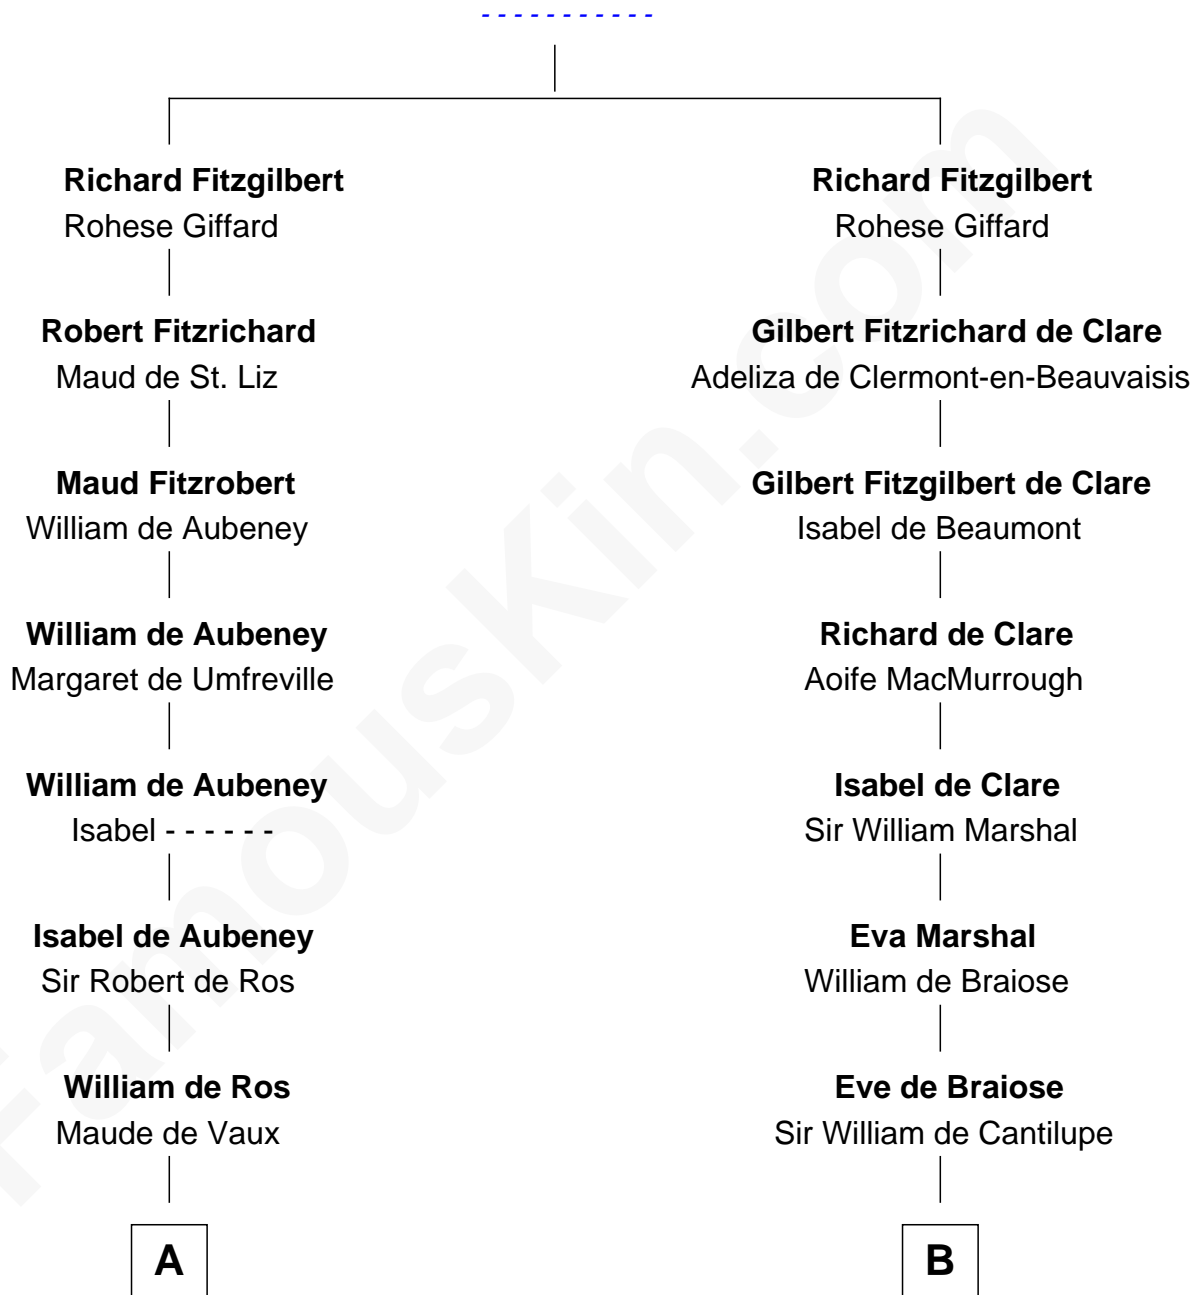

## Relationship Chart of

### Caesar Rodney

*Signer of the Declaration of Independence*

18th cousin 3 times removed of

### Richard More

*(c1614 - c1696) Mayflower passenger 1620*

**MAYFLOWER**

**Gilbert Crispin**

**C**

**William Rodney**

Alice Caesar

**William Rodney**